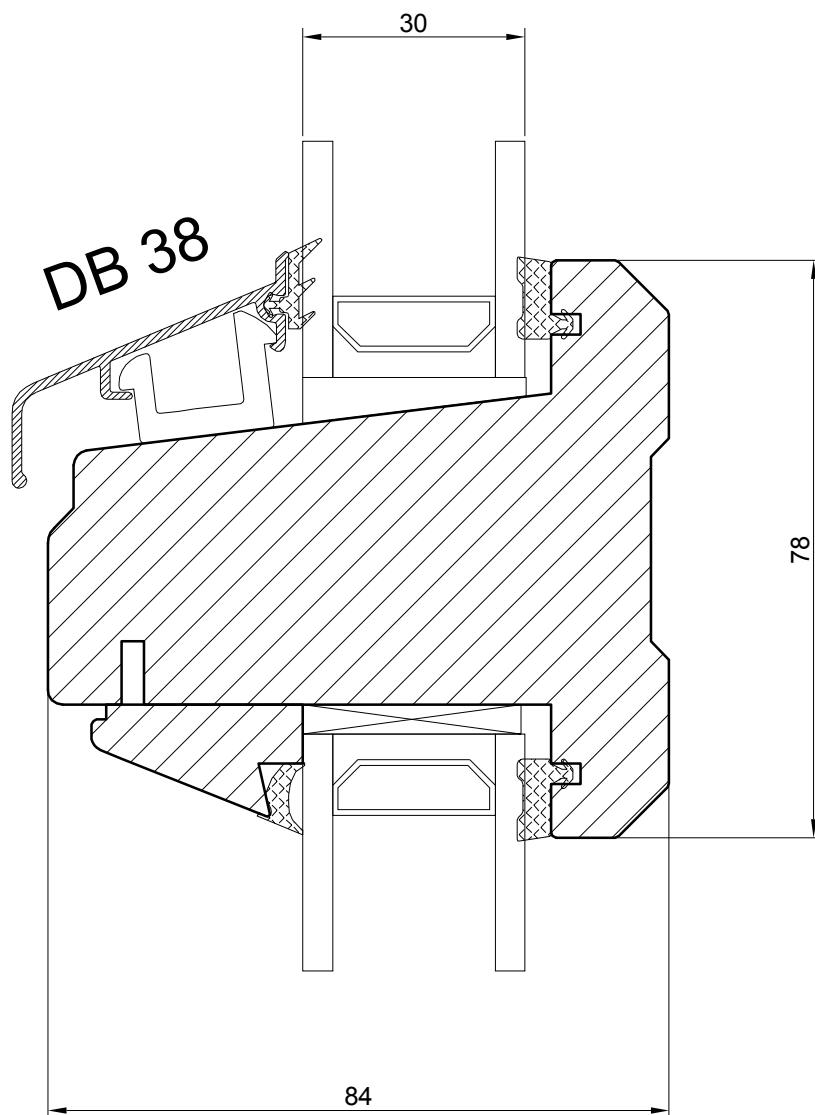

TILT & TURN PASSIVE WINDOW (inward opening)

NORWOOD SP.ZO.O.

Ul. Rataja 6, Rusocin
83-031 Łęgowo
+48 692 22 00
biuro@norwood.pl

Description **TT N109 TILT & TURN WINDOW**

HORIZONTAL BAR (30 mm glass)

Revis.	Date	Size	1:1	Drw.	Date	02.01.2018

Verif.	Date	Drawing no.	TT - 30 - hs78 - 01