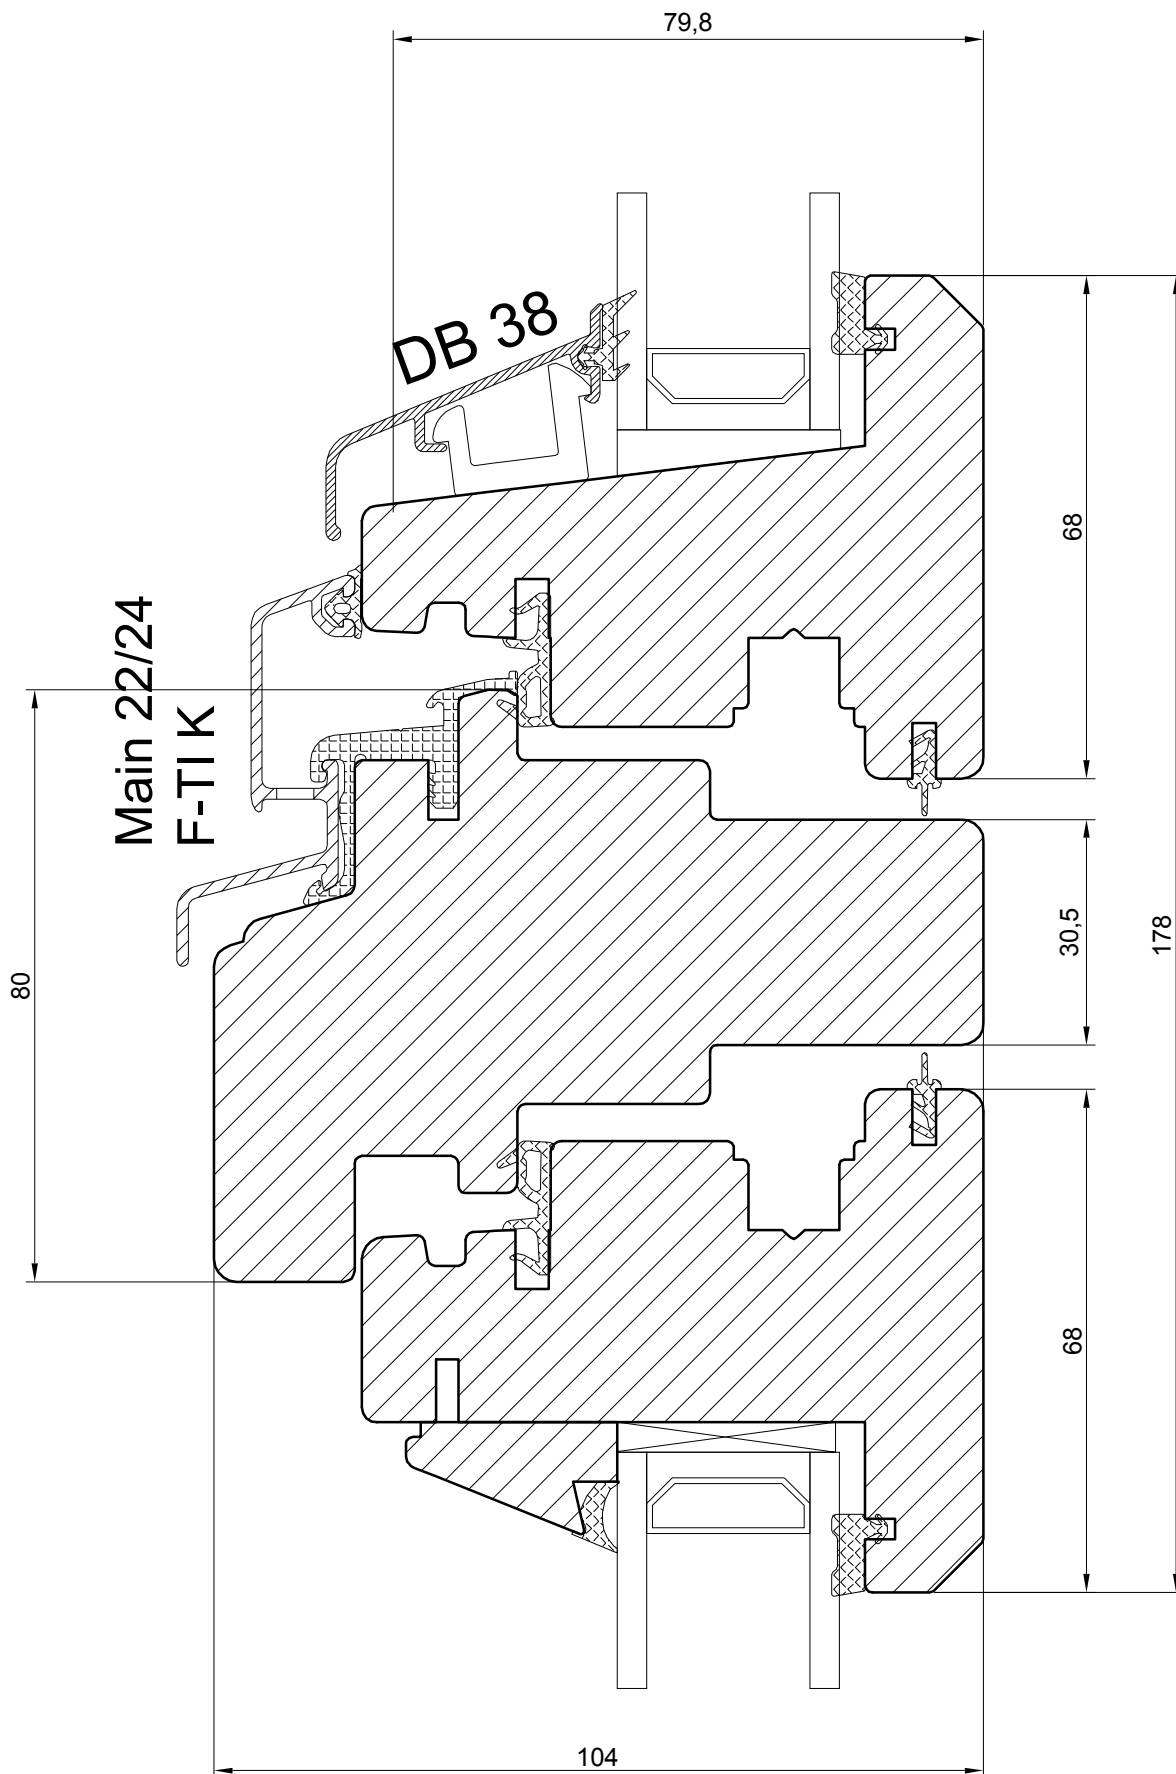

TILT & TURN PASSIVE WINDOW (inward opening)

NORWOOD SP.ZO.O.

Ul. Rataja 6, Rusocin
83-031 Łęgowo
+48 692 22 00
biuro@norwood.pl

Description **TT N109 TILT & TURN WINDOW
TRANSOM (30 mm glass)**

Revis.	Date	Size	1:1	Drw.	Date	02.01.2018
Verif.	Date	Drawing no.	TT - 30 - ts - 01