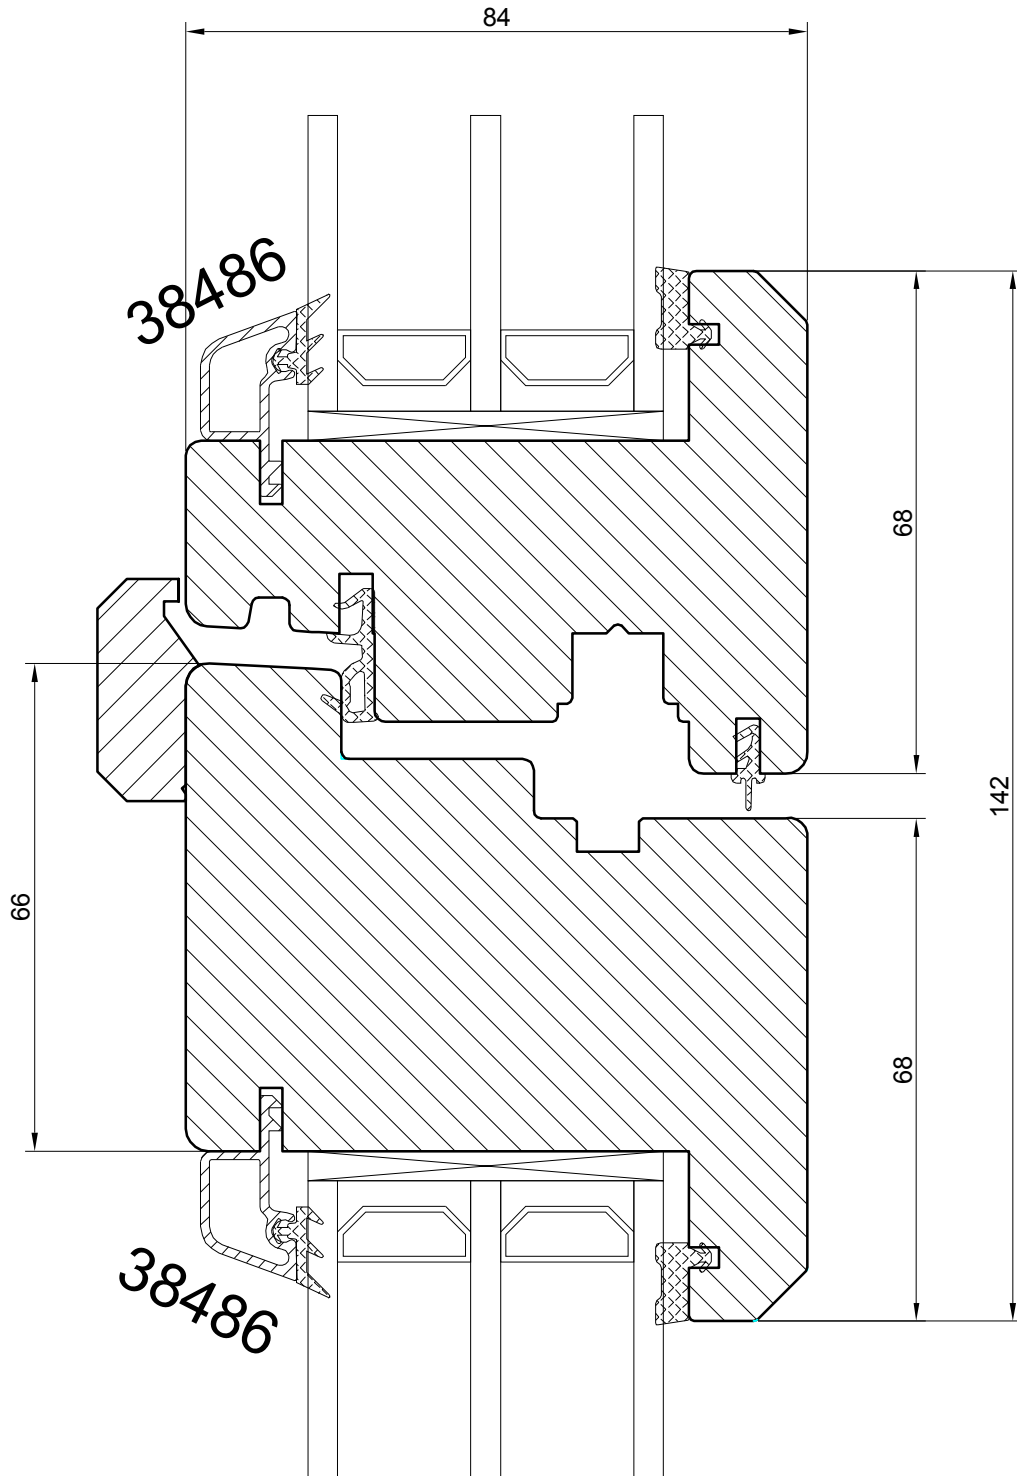

TILT & TURN PASSIVE WINDOW (inward opening)

NORWOOD SP.ZO.O.

Ul. Rataja 6, Rusocin
83-031 Łęgowo
+48 692 22 00
biuro@norwood.pl

Description **TT N109 TILT & TURN WINDOW**
MIDDLE SECTION (48 mm glass)

Revis.	Date	Size 1:1	Drw.	Date 02.01.2018
Verif.	Date	Drawing no.	TT - 48 - md - 01