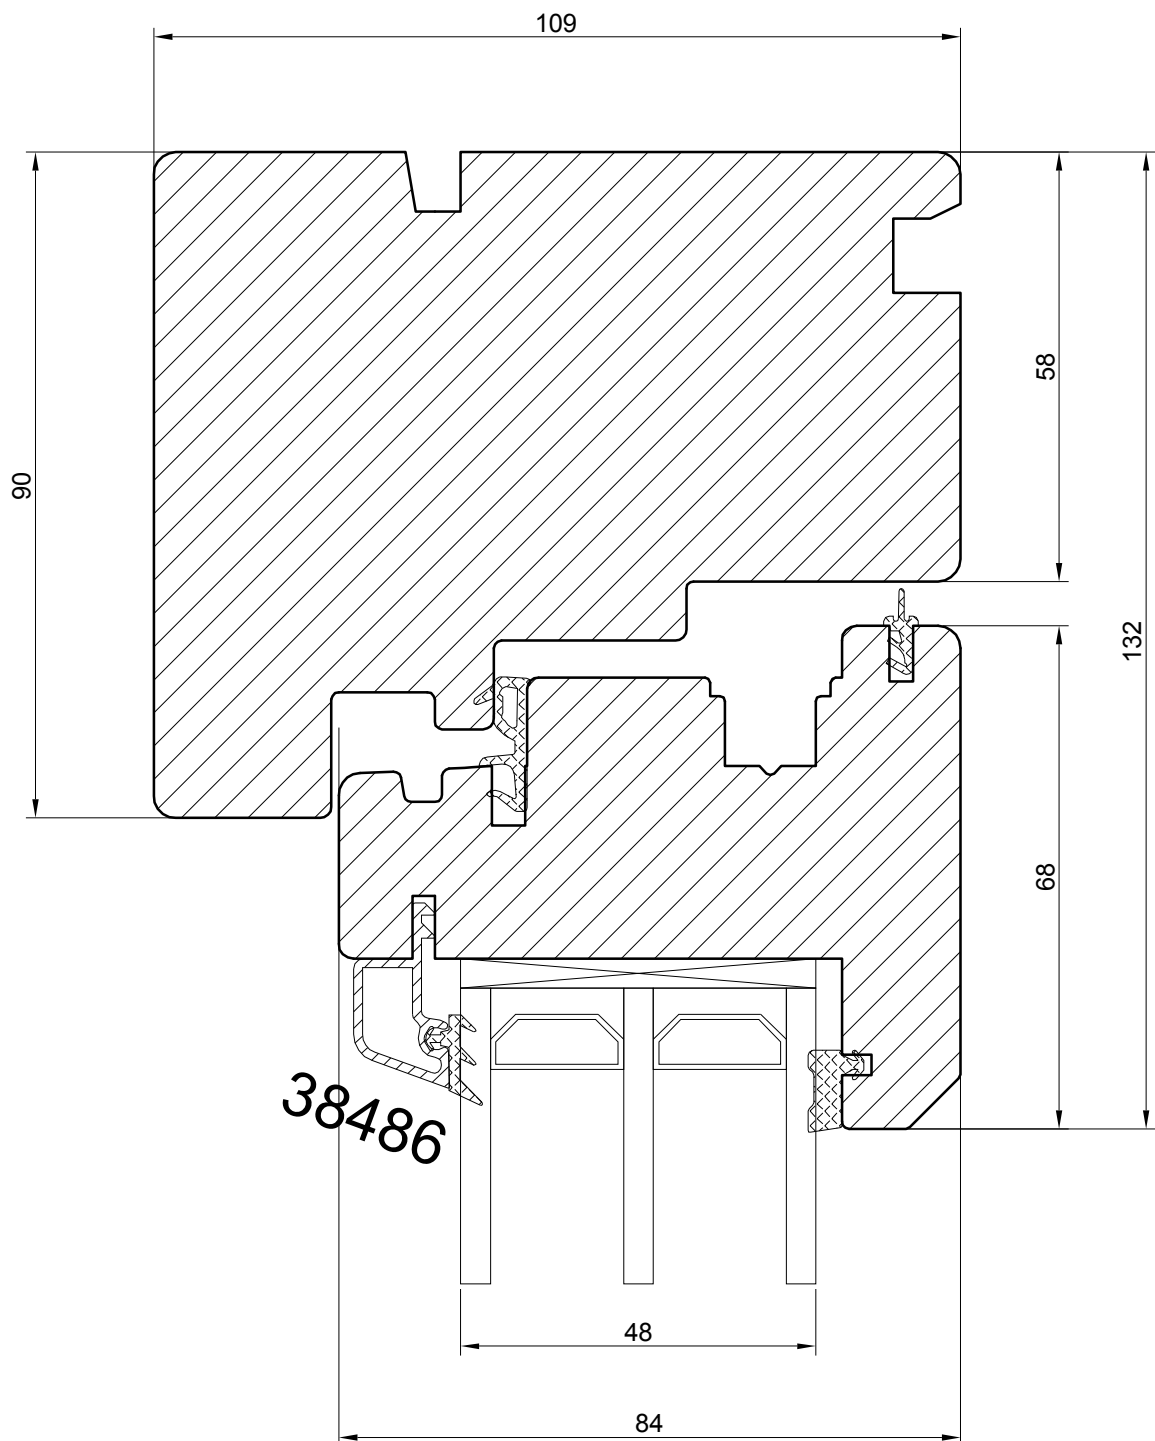

TILT & TURN PASSIVE WINDOW (inward opening)

NORWOOD SP.ZO.O.

Ul. Rataja 6, Rusocin
83-031 Łęgowo
+48 692 22 00
biuro@norwood.pl

Description **TT N109 TILT & TURN WINDOW
HEAD SECTION 90 (48 mm glass)**

Revis.	Date	Size	1:1	Drw.	Date	02.01.2018
Verif.	Date	Drawing no.	TT - 48 - he90 - 01