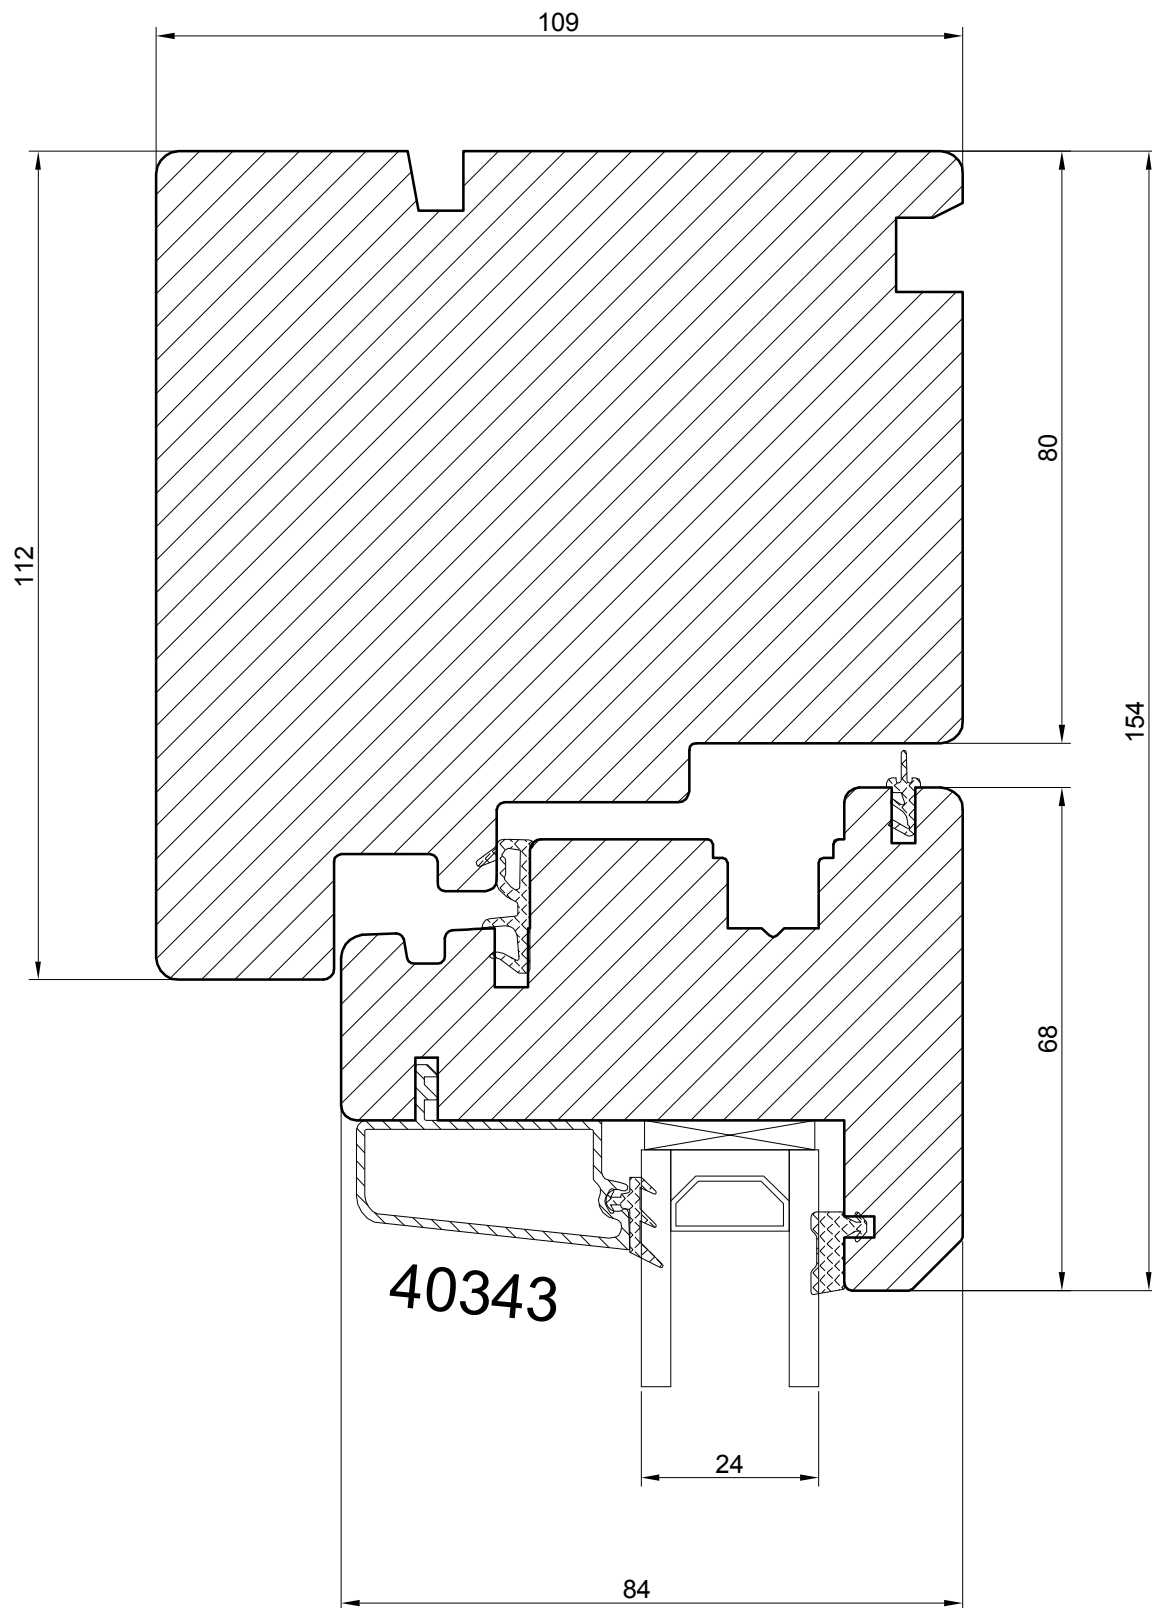

TILT & TURN PASSIVE WINDOW (inward opening)

NORWOOD SP.ZO.O.

Ul. Rataja 6, Rusocin
83-031 Łęgowo
+48 692 22 00
biuro@norwood.pl

Description **TT N109 TILT & TURN WINDOW**
HEAD SECTION 112 (24 mm glass)

Revis.	Date	Size	1:1	Drw.	Date	02.01.2018
Verif.	Date	Drawing no.	TT - 24 - he112 - 01