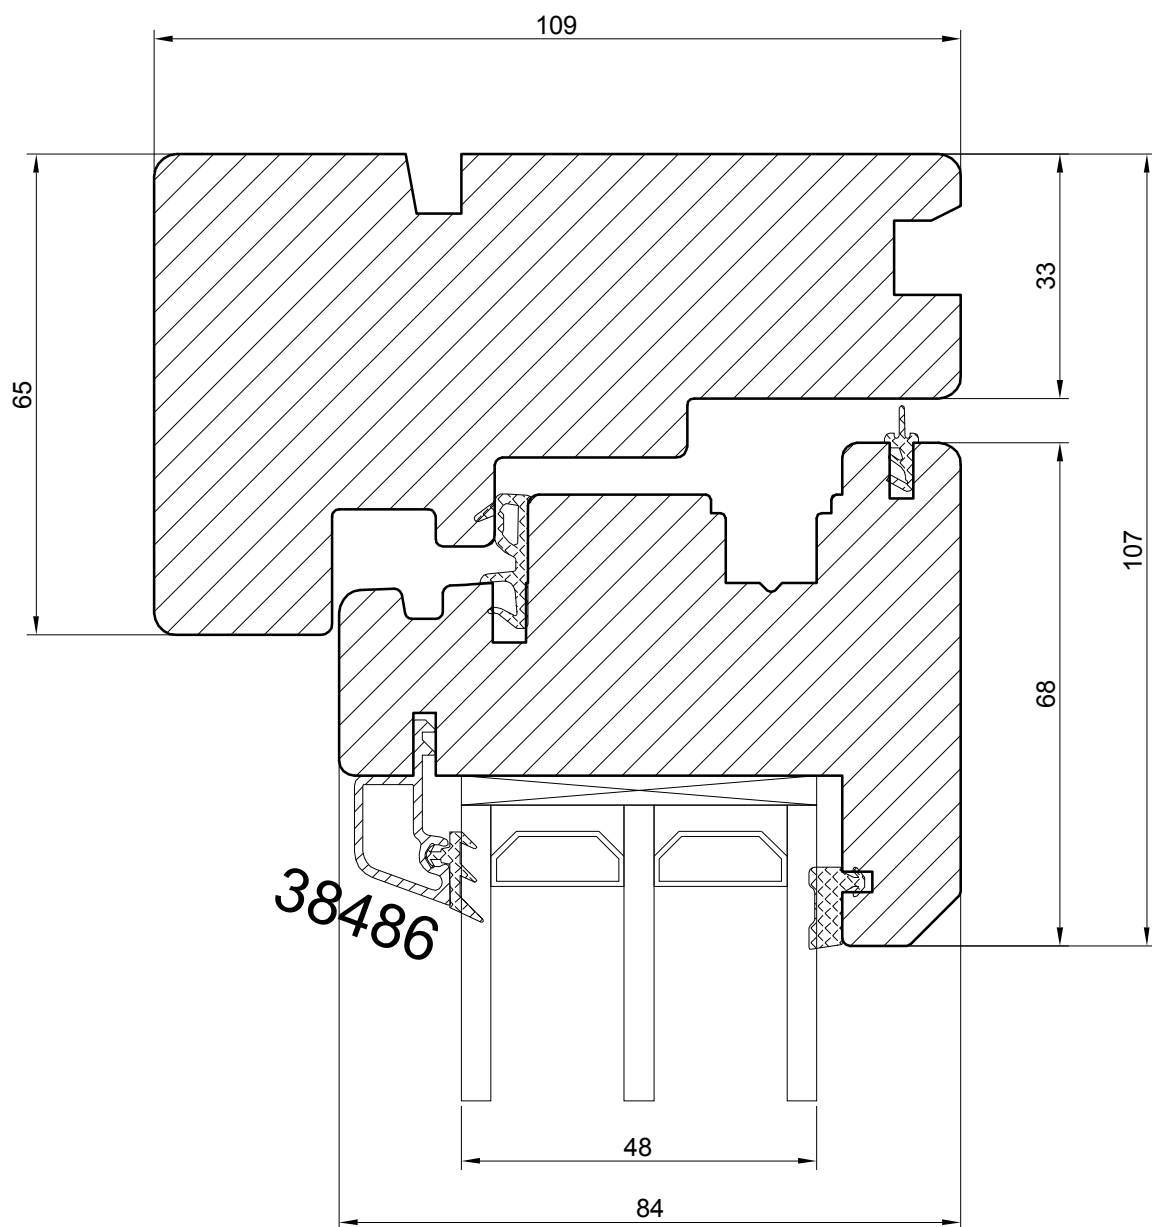

TILT & TURN PASSIVE WINDOW (inward opening)

NORWOOD SP.ZO.O.

Ul. Rataja 6, Rusocin
83-031 Łęgowo
+48 692 22 00
biuro@norwood.pl

Description **TT N109 TILT & TURN WINDOW
HEAD SECTION (48 mm glass)**

Revis.	Date	Size	1:1	Drw.	Date	02.01.2018
Verif.	Date	Drawing no.	TT - 48 - he - 01