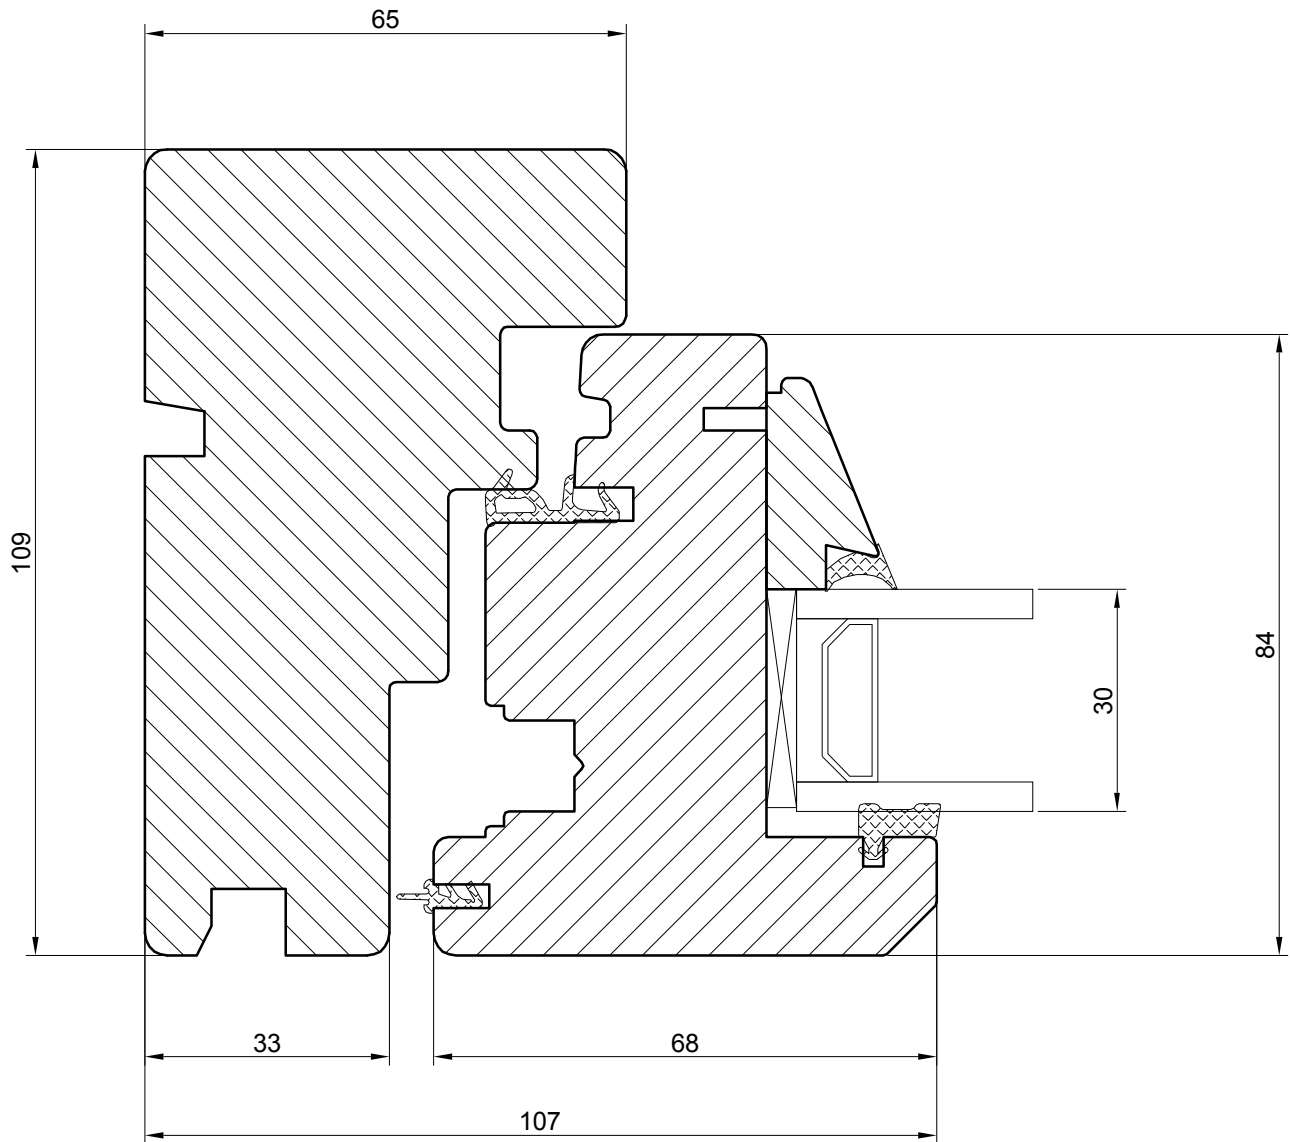

TILT & TURN PASSIVE WINDOW (inward opening)

NORWOOD SP.ZO.O.

Ul. Rataja 6, Rusocin
83-031 Łęgowo
+48 692 22 00
biuro@norwood.pl

<i>Description</i>		TT N109 TILT & TURN WINDOW JAMB SECTION (30 mm glass)			
<i>Revis.</i>	<i>Date</i>	<i>Size</i>	<i>Drw.</i>	<i>Date</i>	
		1:1		02.01.2018	
<i>Verif.</i>	<i>Date</i>	<i>Drawing no.</i>			
		TT - 30 - se - 01