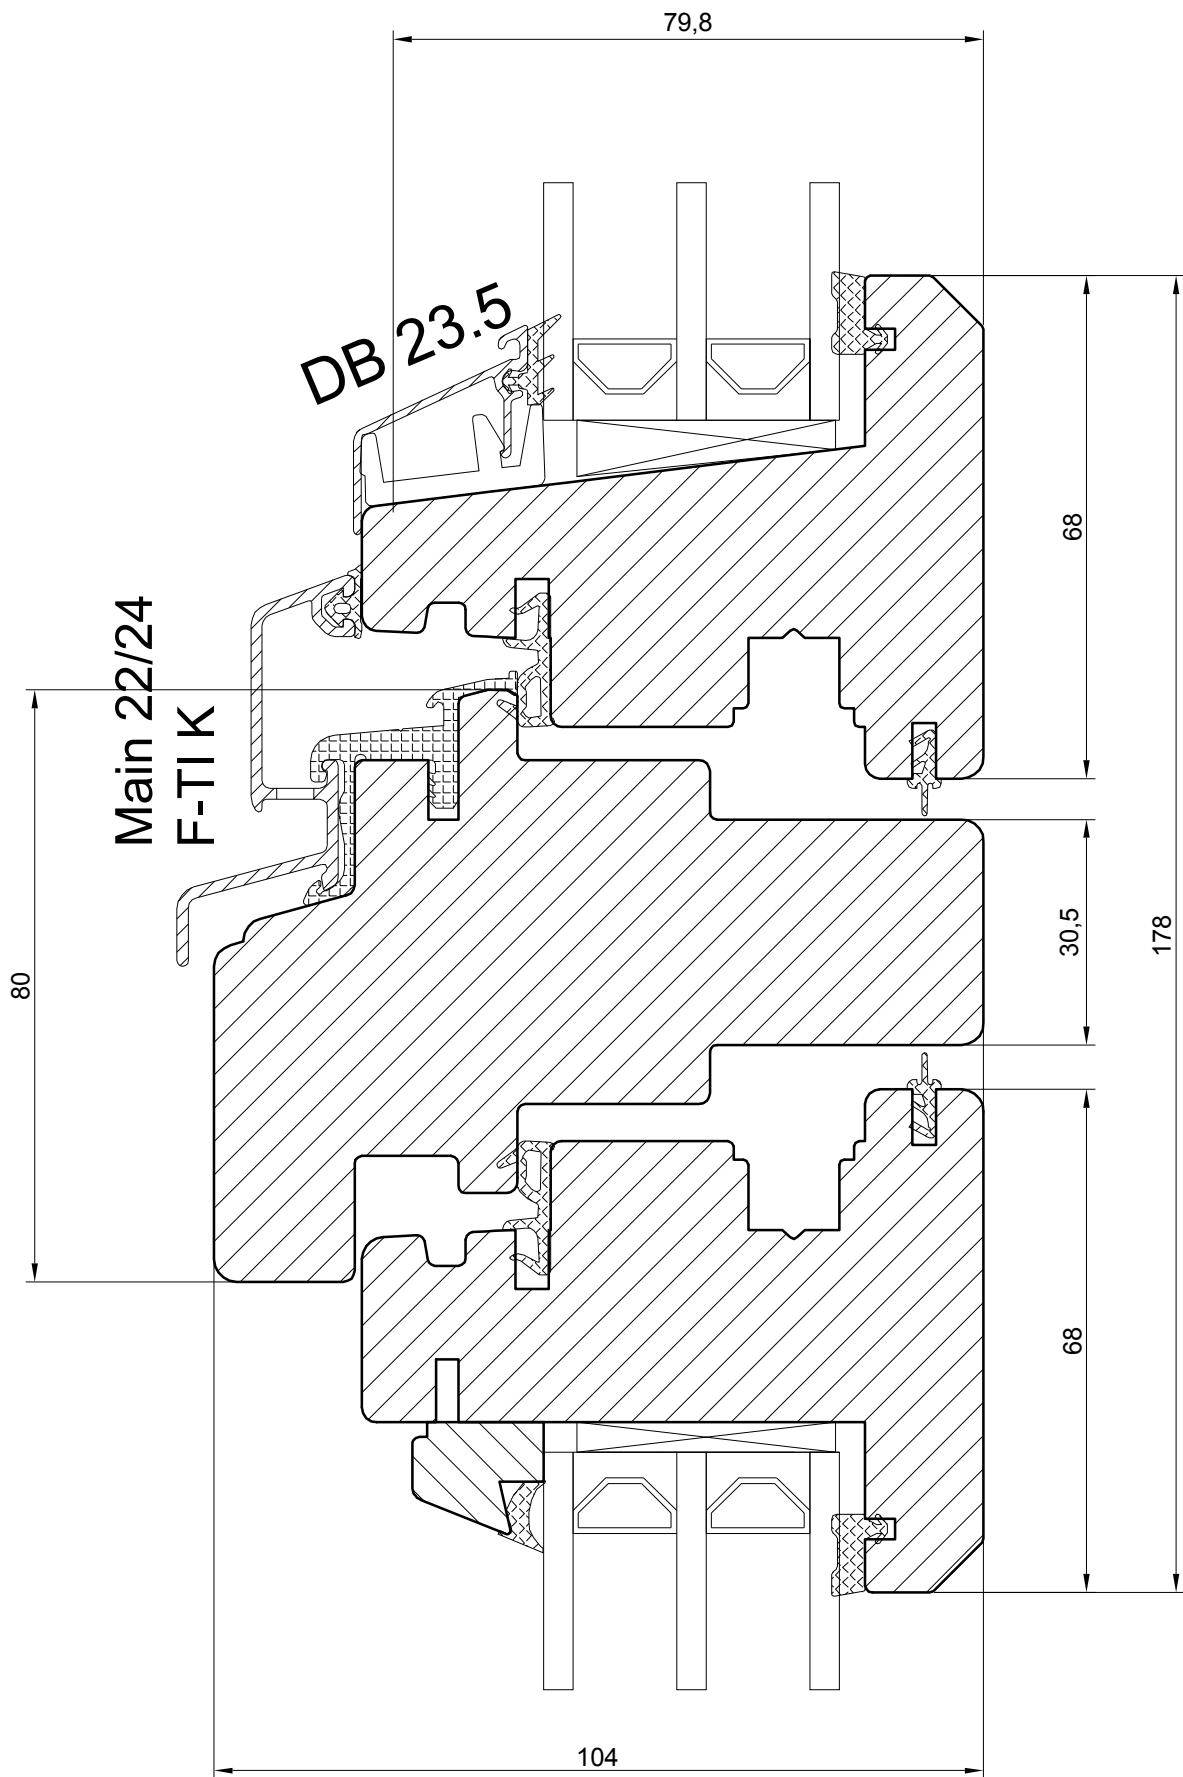

TILT & TURN PASSIVE WINDOW (inward opening)

NORWOOD SP.ZO.O.

Ul. Rataja 6, Rusocin
83-031 Łęgowo
+48 692 22 00
biuro@norwood.pl

<i>Description</i>		TT N109 TILT & TURN WINDOW TRANSOM (40 mm glass)			
<i>Revis.</i>	<i>Date</i>	<i>Size</i>	<i>Drw.</i>	<i>Date</i>	
		1:1		02.01.2018	
<i>Verif.</i>	<i>Date</i>	<i>Drawing no.</i>			
		TT - 40 - ts - 01