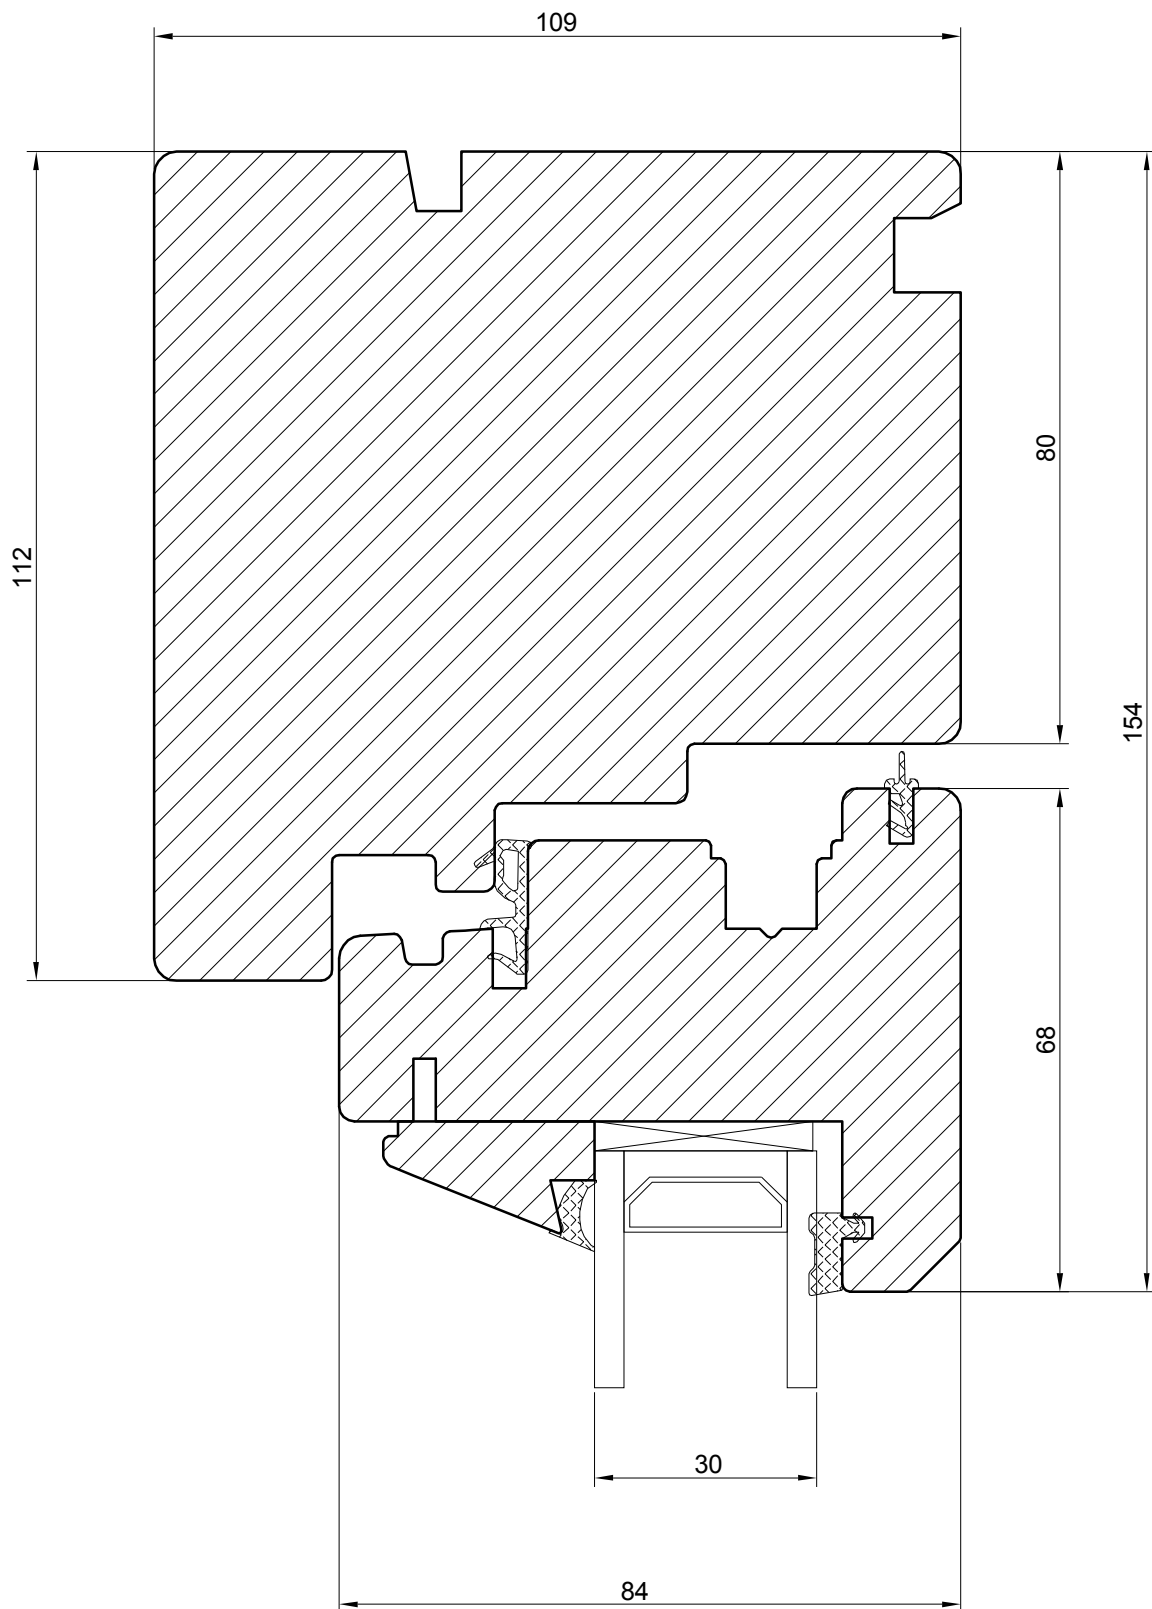

TILT & TURN PASSIVE WINDOW (inward opening)

NORWOOD SP.ZO.O.

Ul. Rataja 6, Rusocin
83-031 Łęgowo
+48 692 22 00
biuro@norwood.pl

<i>Description</i>		TT N109 TILT & TURN WINDOW	
		HEAD SECTION 112 (30 mm glass)	
<i>Revis.</i>	<i>Date</i>	<i>Size</i> 1:1	<i>Drw.</i> <i>Date</i> 02.01.2018
<i>Verif.</i>	<i>Date</i>	<i>Drawing no.</i>	TT - 30 - he112 - 01