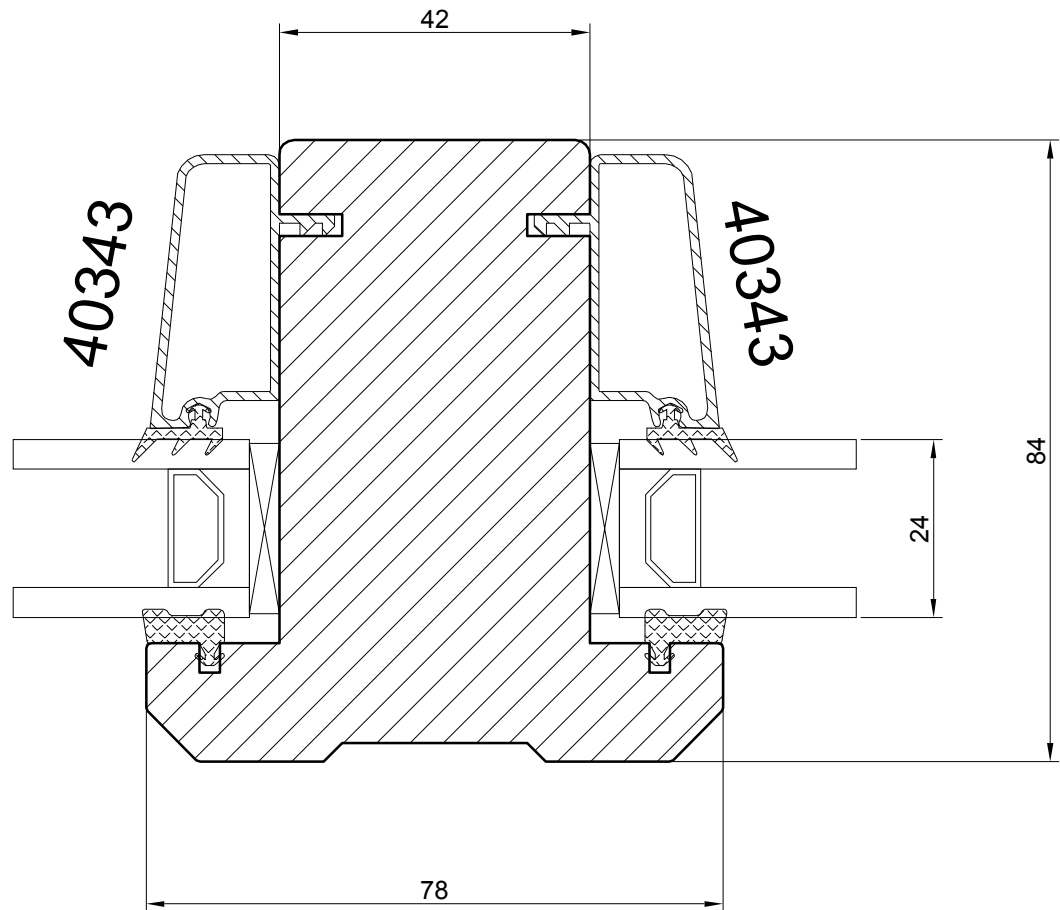

TILT & TURN PASSIVE WINDOW (inward opening)

NORWOOD SP.ZO.O.

Ul. Rataja 6, Rusocin
83-031 Łęgowo
+48 692 22 00
biuro@norwood.pl

<i>Description</i>		TT N109 TILT & TURN WINDOW VERTICAL BAR (24 mm glass)			
<i>Revis.</i>	<i>Date</i>	<i>Size</i>	<i>Drw.</i>	<i>Date</i>	
		1:1		02.01.2018	
<i>Verif.</i>	<i>Date</i>	<i>Drawing no.</i>			
		TT - 24 - vs78 - 01