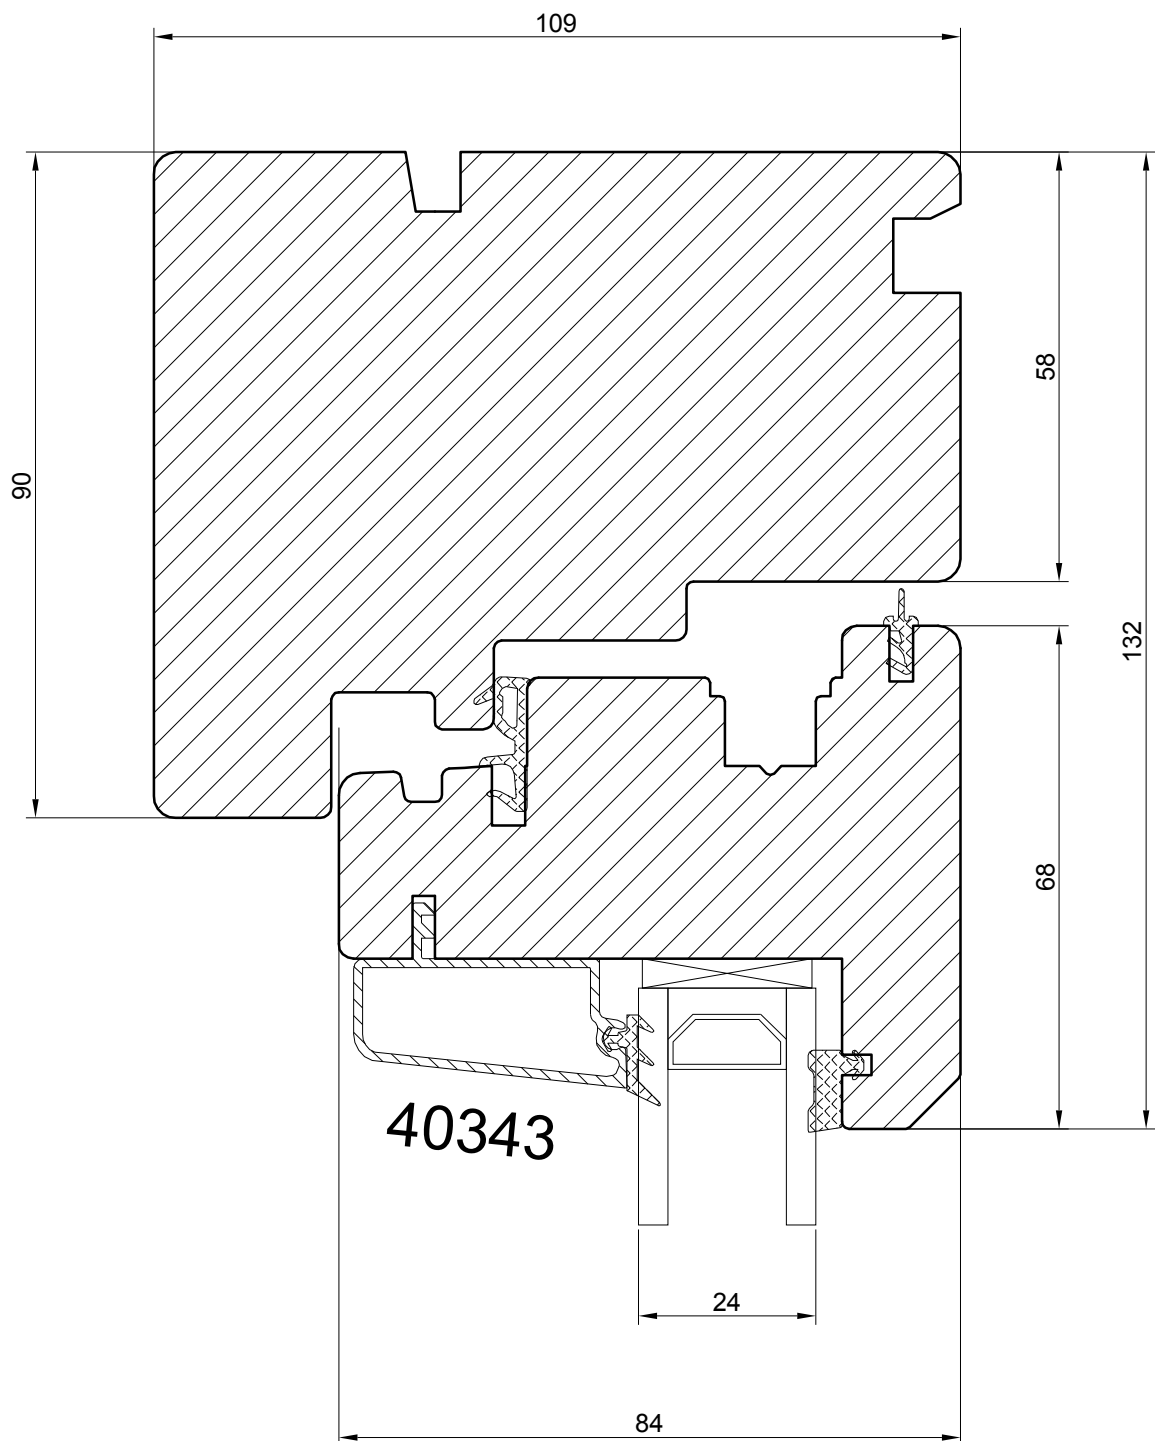

TILT & TURN PASSIVE WINDOW (inward opening)

NORWOOD SP.ZO.O.

Ul. Rataja 6, Rusocin
83-031 Łęgowo
+48 692 22 00
biuro@norwood.pl

Description **TT N109 TILT & TURN WINDOW
HEAD SECTION 90 (24 mm glass)**

Revis.	Date	Size	1:1	Drw.	Date	02.01.2018
Verif.	Date	Drawing no.	TT - 24 - he90 - 01