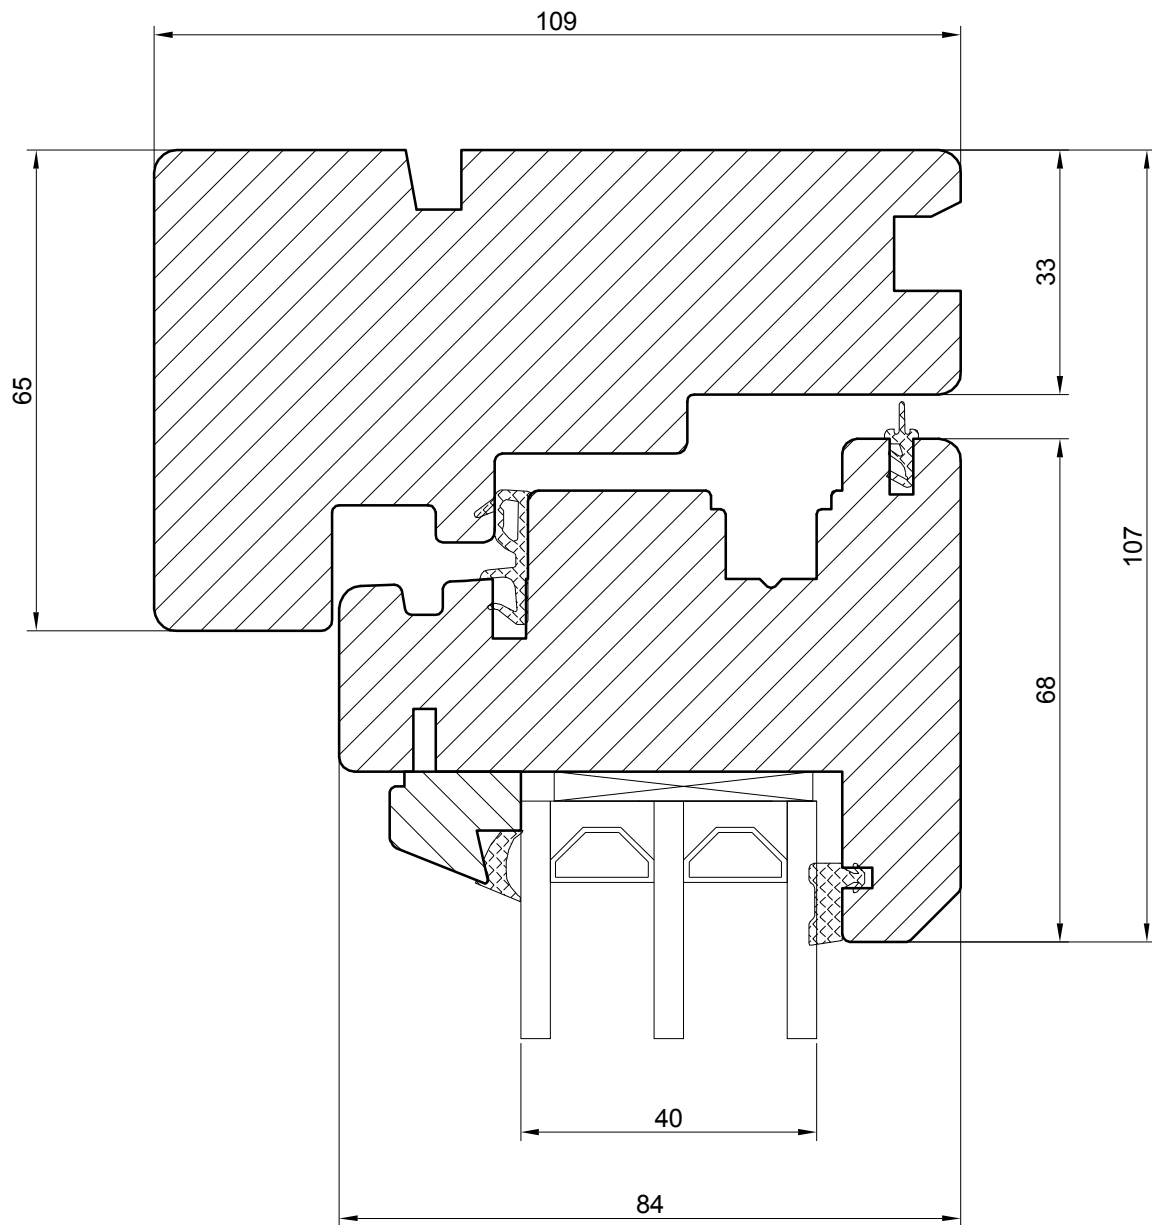

TILT & TURN PASSIVE WINDOW (inward opening)

NORWOOD SP.ZO.O.

Ul. Rataja 6, Rusocin
83-031 Łęgowo
+48 692 22 00
biuro@norwood.pl

Description **TT N109 TILT & TURN WINDOW
HEAD SECTION (40 mm glass)**

Revis.	Date	Size	1:1	Drw.	Date	02.01.2018
Verif.	Date	Drawing no.	TT - 40 - he - 01