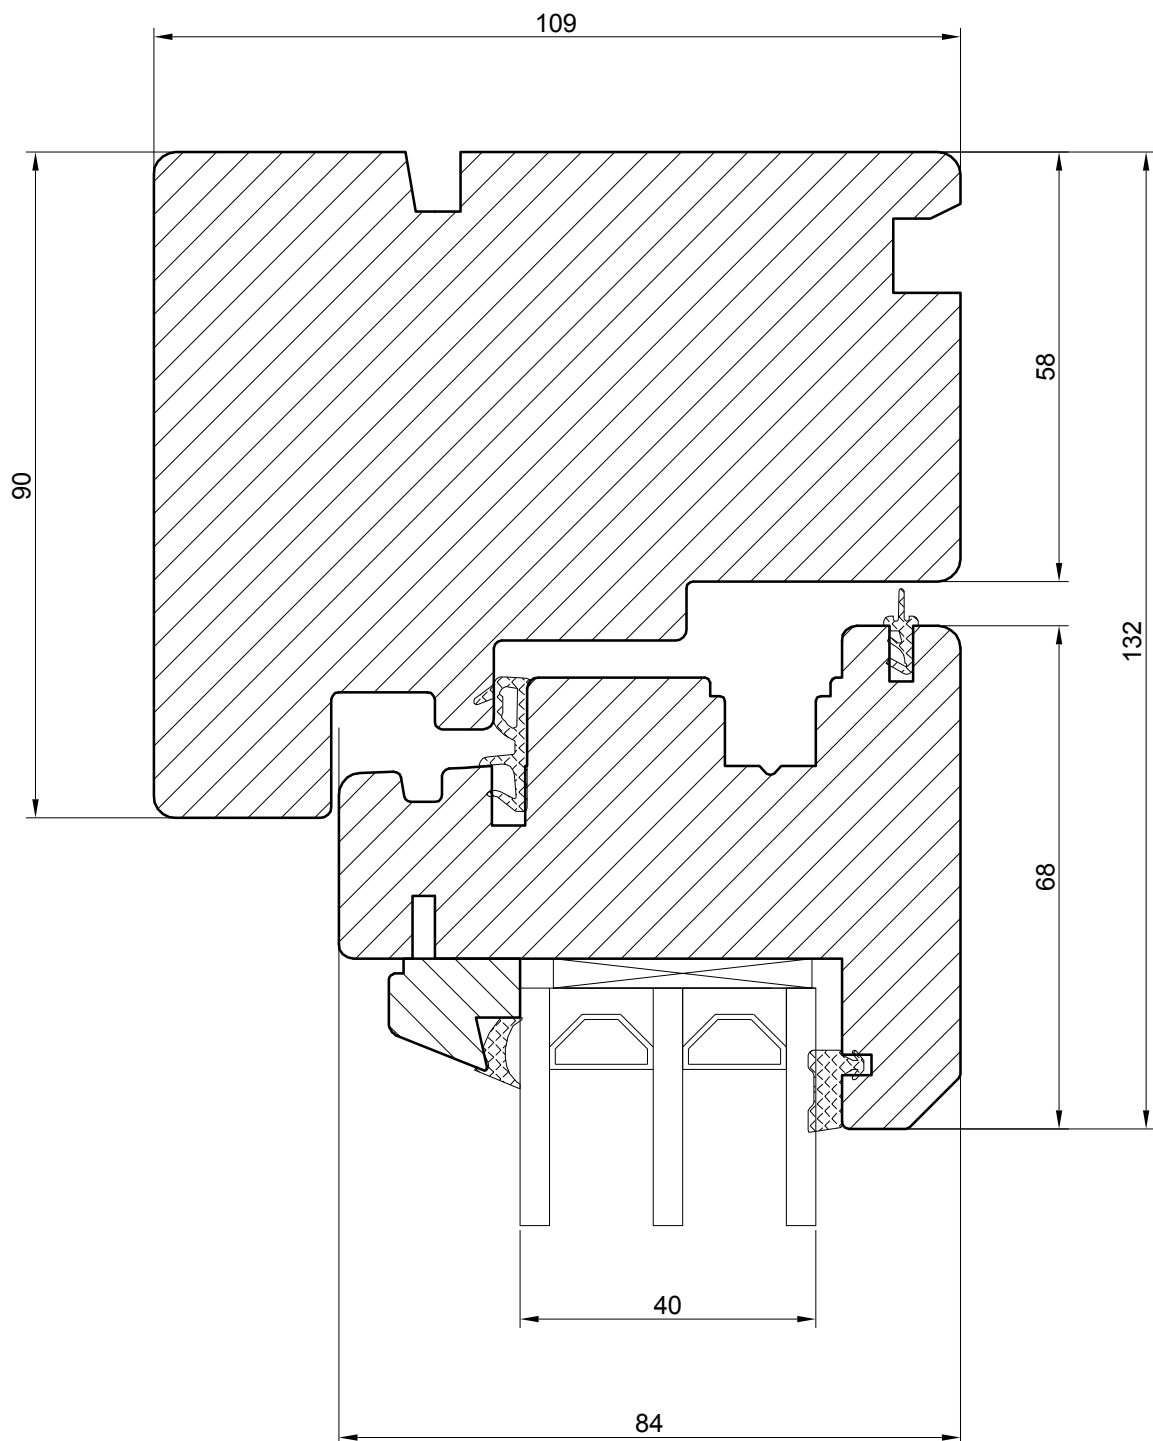

TILT & TURN PASSIVE WINDOW (inward opening)

NORWOOD SP.ZO.O.

Ul. Rataja 6, Rusocin
83-031 Łęgowo
+48 692 22 00
biuro@norwood.pl

Description **TT N109 TILT & TURN WINDOW**
HEAD SECTION 90 (40 mm glass)

Revis.	Date	Size	1:1	Drw.	Date	02.01.2018
Verif.	Date	Drawing no.	TT - 40 - he90 - 01