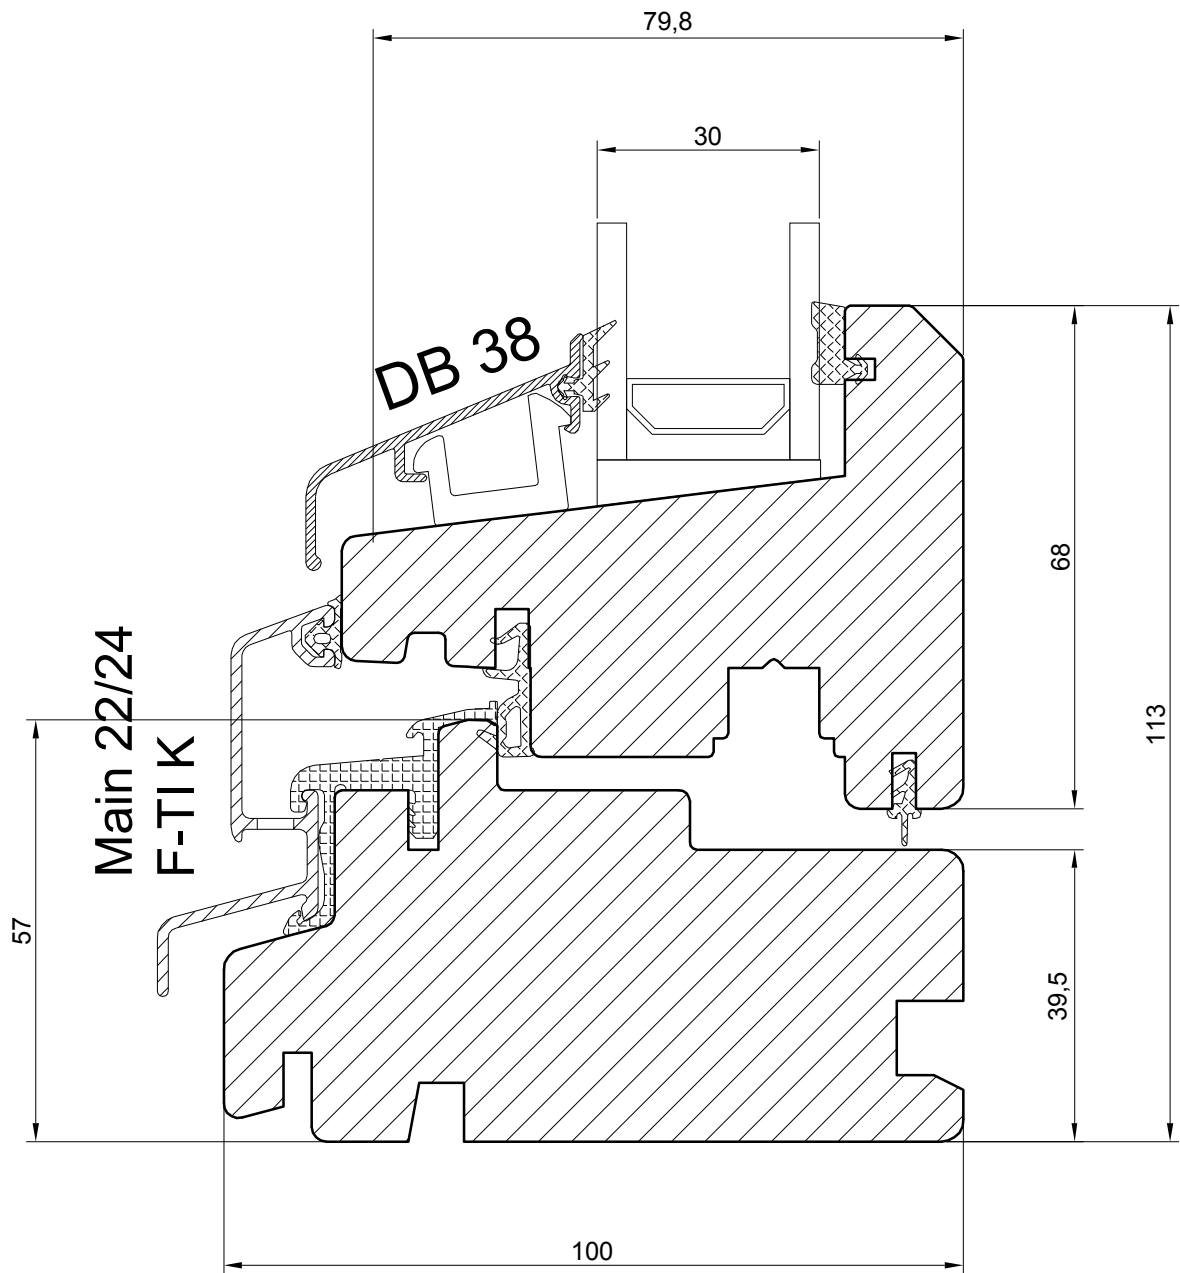

TILT & TURN PASSIVE WINDOW (inward opening)

NORWOOD SP.ZO.O.

Ul. Rataja 6, Rusocin
83-031 Łęgowo
+48 692 22 00
biuro@norwood.pl

Description **TT N109 TILT & TURN WINDOW**
SILL SECTION (30 mm glass)

Revis.	Date	Size	1:1	Draw.	Date	02.01.2018
Verif.	Date	Drawing no.	TT - 30 - sl - 01