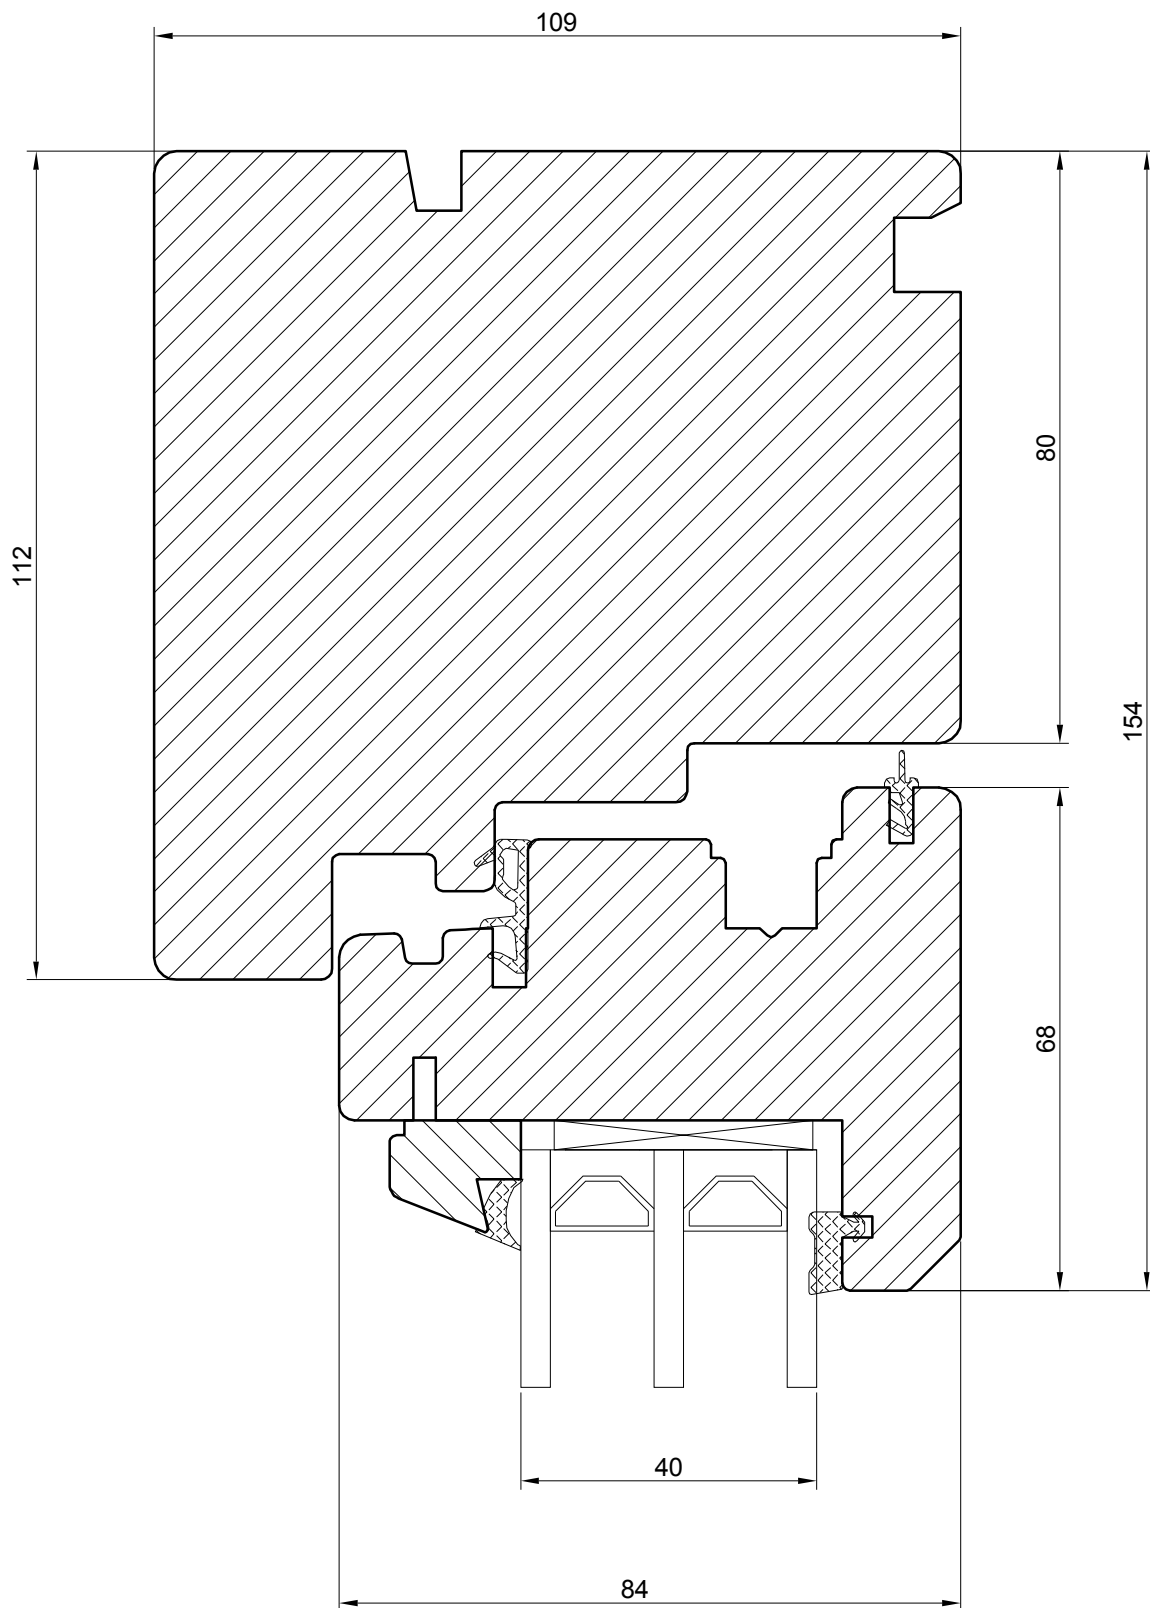

TILT & TURN PASSIVE WINDOW (inward opening)

NORWOOD SP.ZO.O.

Ul. Rataja 6, Rusocin
83-031 Łęgowo
+48 692 22 00
biuro@norwood.pl

Description **TT N109 TILT & TURN WINDOW**
HEAD SECTION 112 (40 mm glass)

Revis.	Date	Size	1:1	Drw.	Date	02.01.2018
Verif.	Date	Drawing no.	TT - 40 - he112 - 01