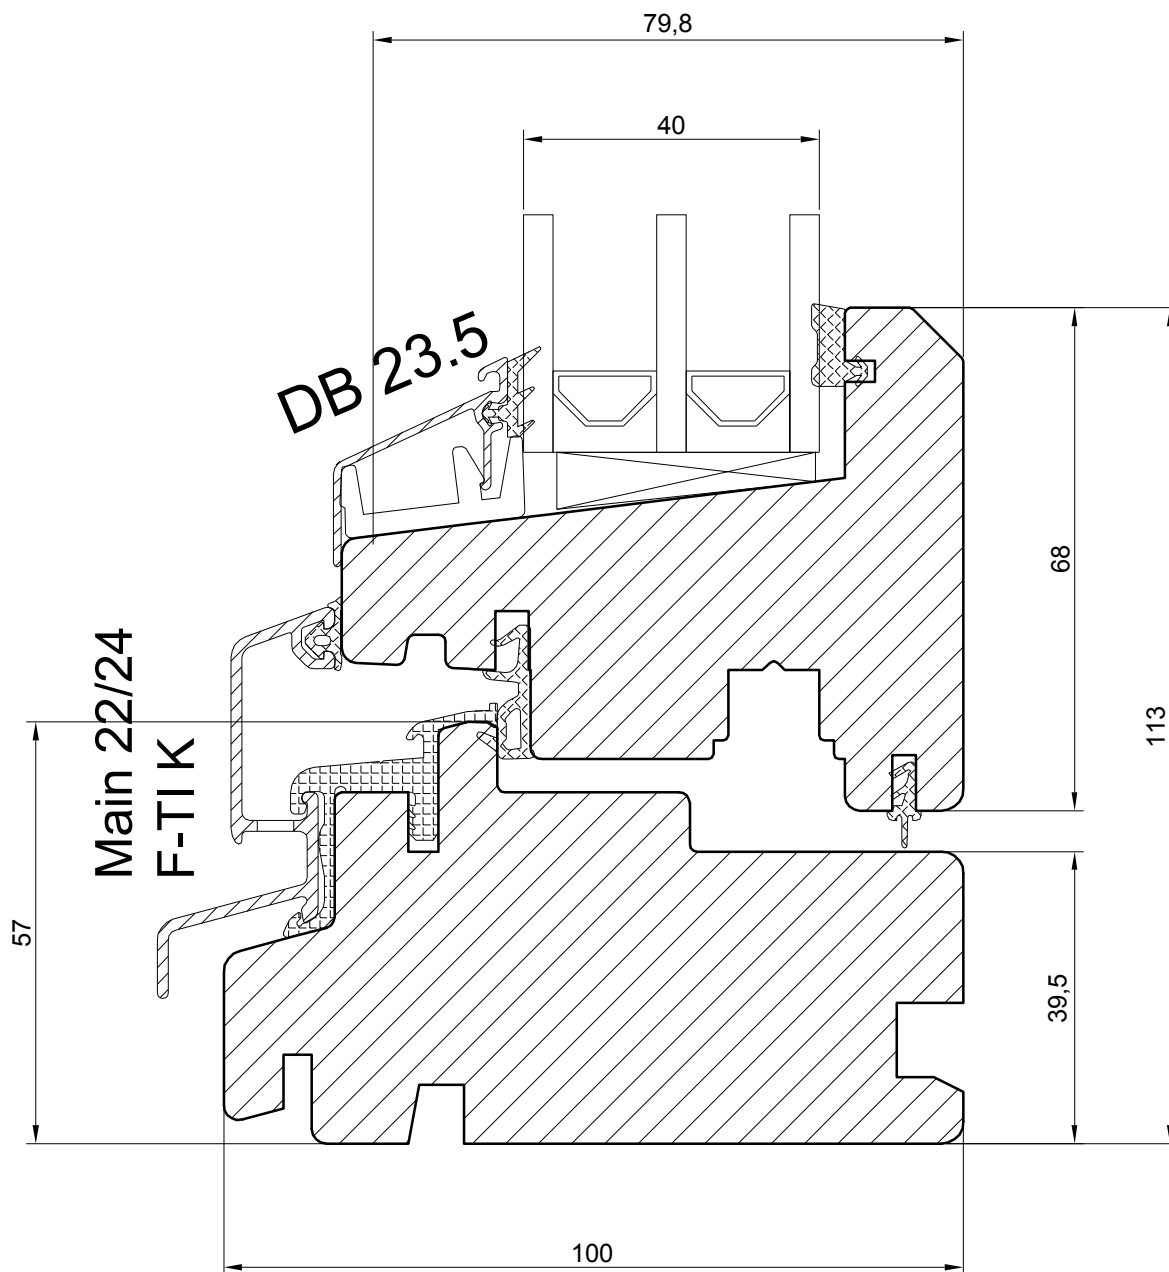

TILT & TURN PASSIVE WINDOW (inward opening)

NORWOOD SP.ZO.O.

Ul. Rataja 6, Rusocin
83-031 Łęgowo
+48 692 22 00
biuro@norwood.pl

Description **TT N109 TILT & TURN WINDOW
SILL SECTION (40 mm glass)**

Revis.	Date	Size	1:1	Draw.	Date	02.01.2018
Verif.	Date	Drawing no.	TT - 40 - sl - 01