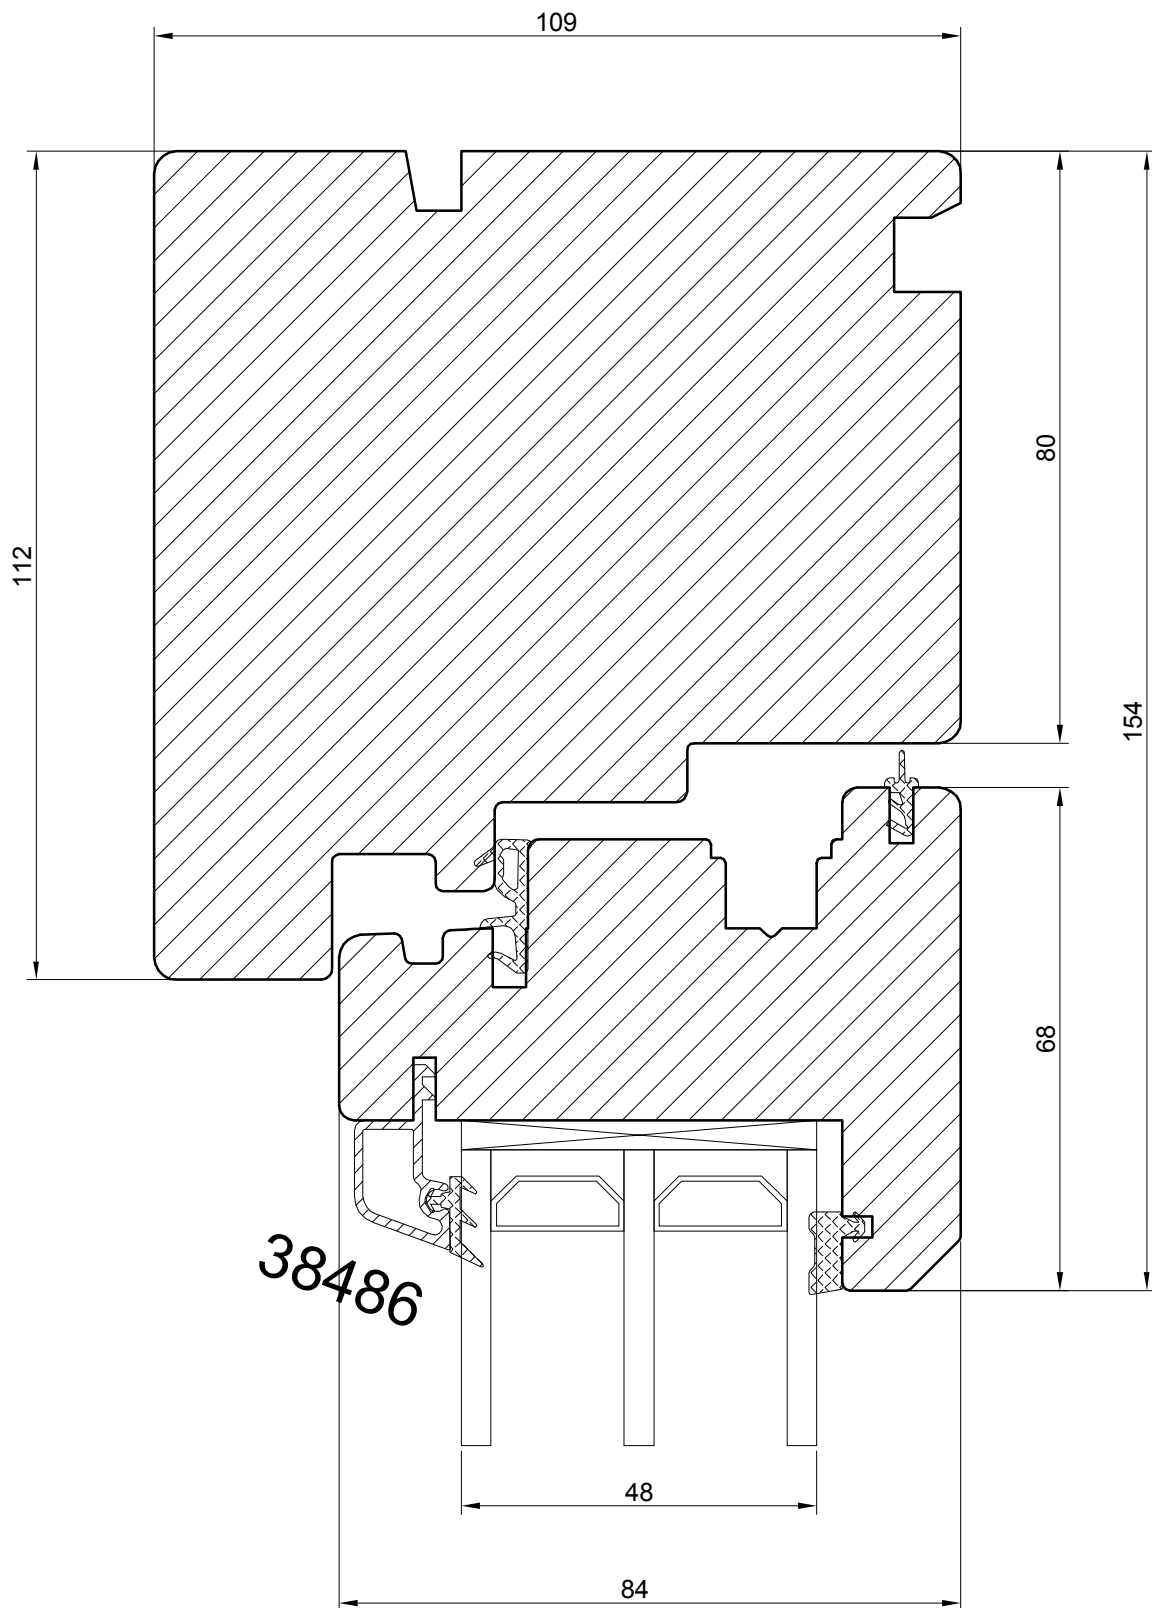

TILT & TURN PASSIVE WINDOW (inward opening)

NORWOOD SP.ZO.O.

Ul. Rataja 6, Rusocin
83-031 Łęgowo
+48 692 22 00
biuro@norwood.pl

Description **TT N109 TILT & TURN WINDOW**
HEAD SECTION 112 (48 mm glass)

Revis.	Date	Size	1 : 1	Drw.	Date	02.01.2018
Verif.	Date	Drawing no.	TT - 48 - he112 - 01