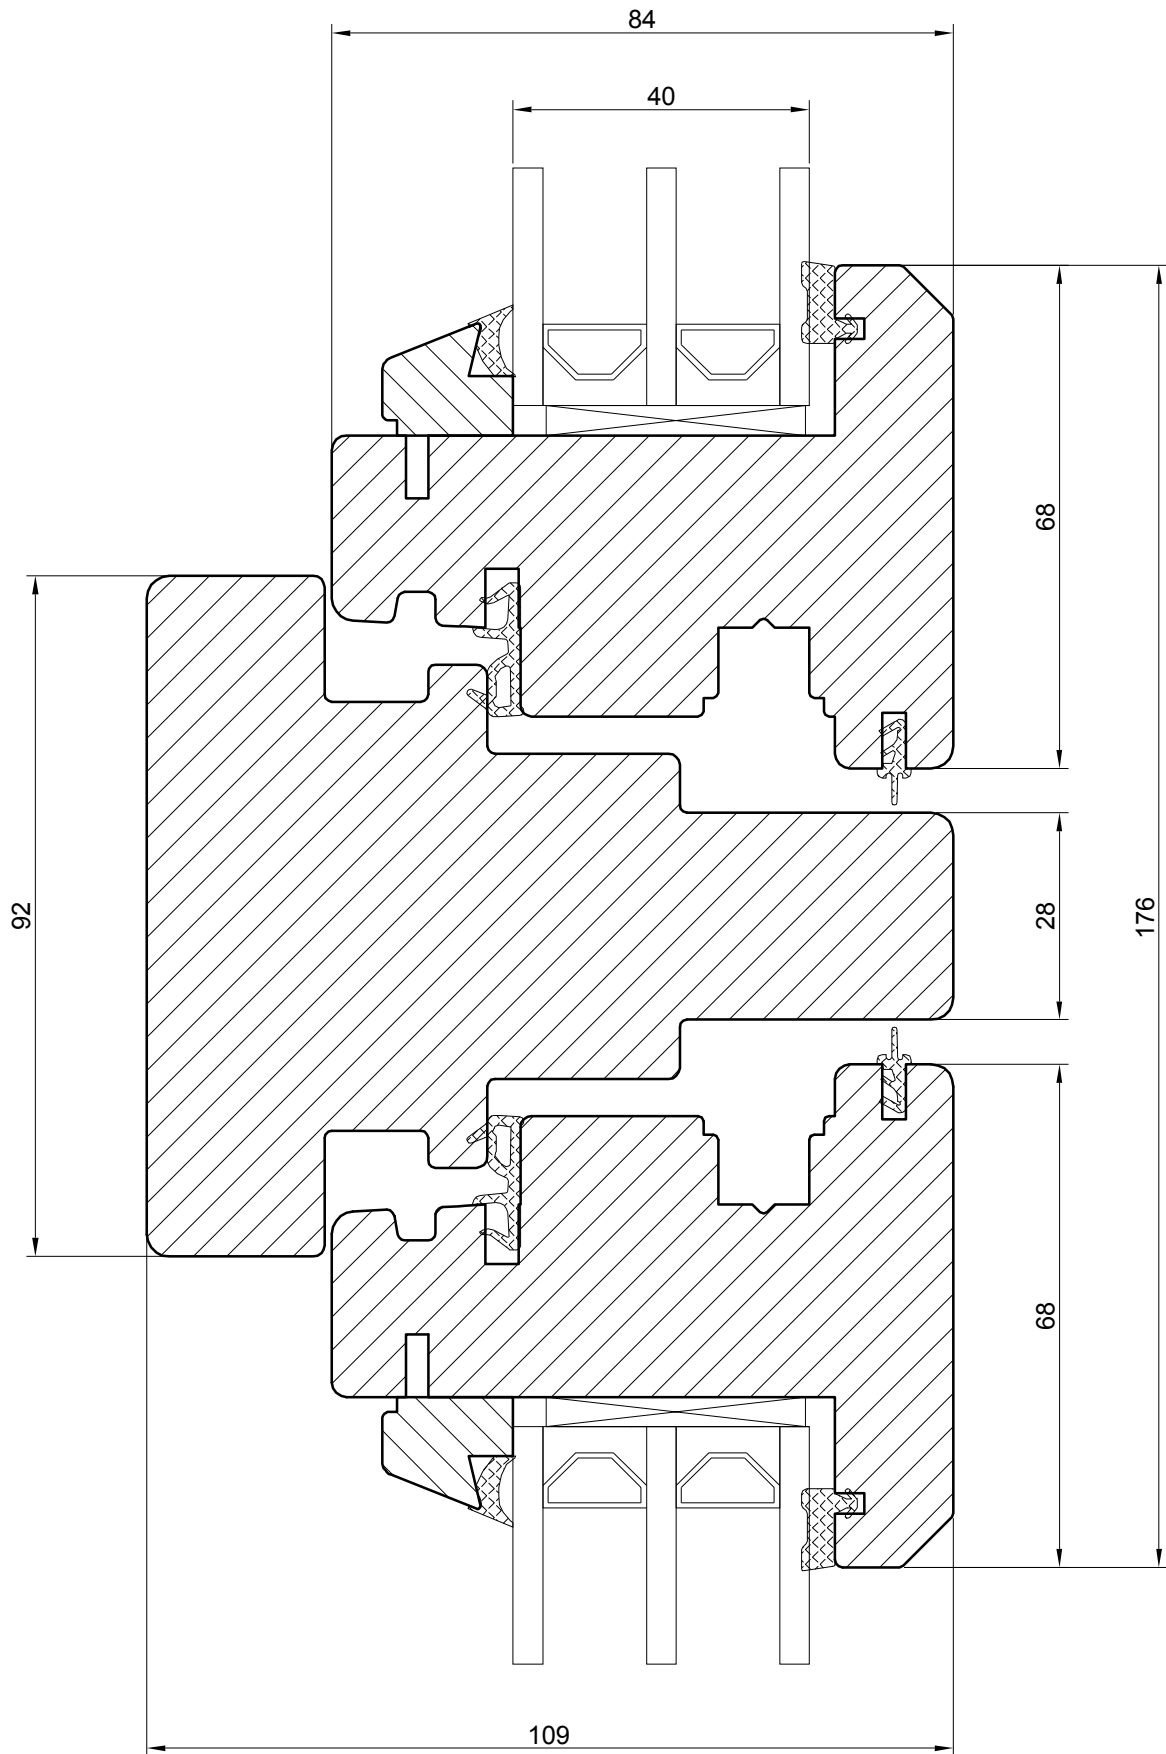

TILT & TURN PASSIVE WINDOW (inward opening)

NORWOOD SP.ZO.O.

Ul. Rataja 6, Rusocin
83-031 Łęgowo
+48 692 22 00
biuro@norwood.pl

Description **TT N109 TILT & TURN WINDOW**
MULLION (40 mm glass)

Revis.	Date	Size	1 : 1	Drw.	Date	02.01.2018
Verif.	Date	Drawing no.	TT - 40 - ml - 01