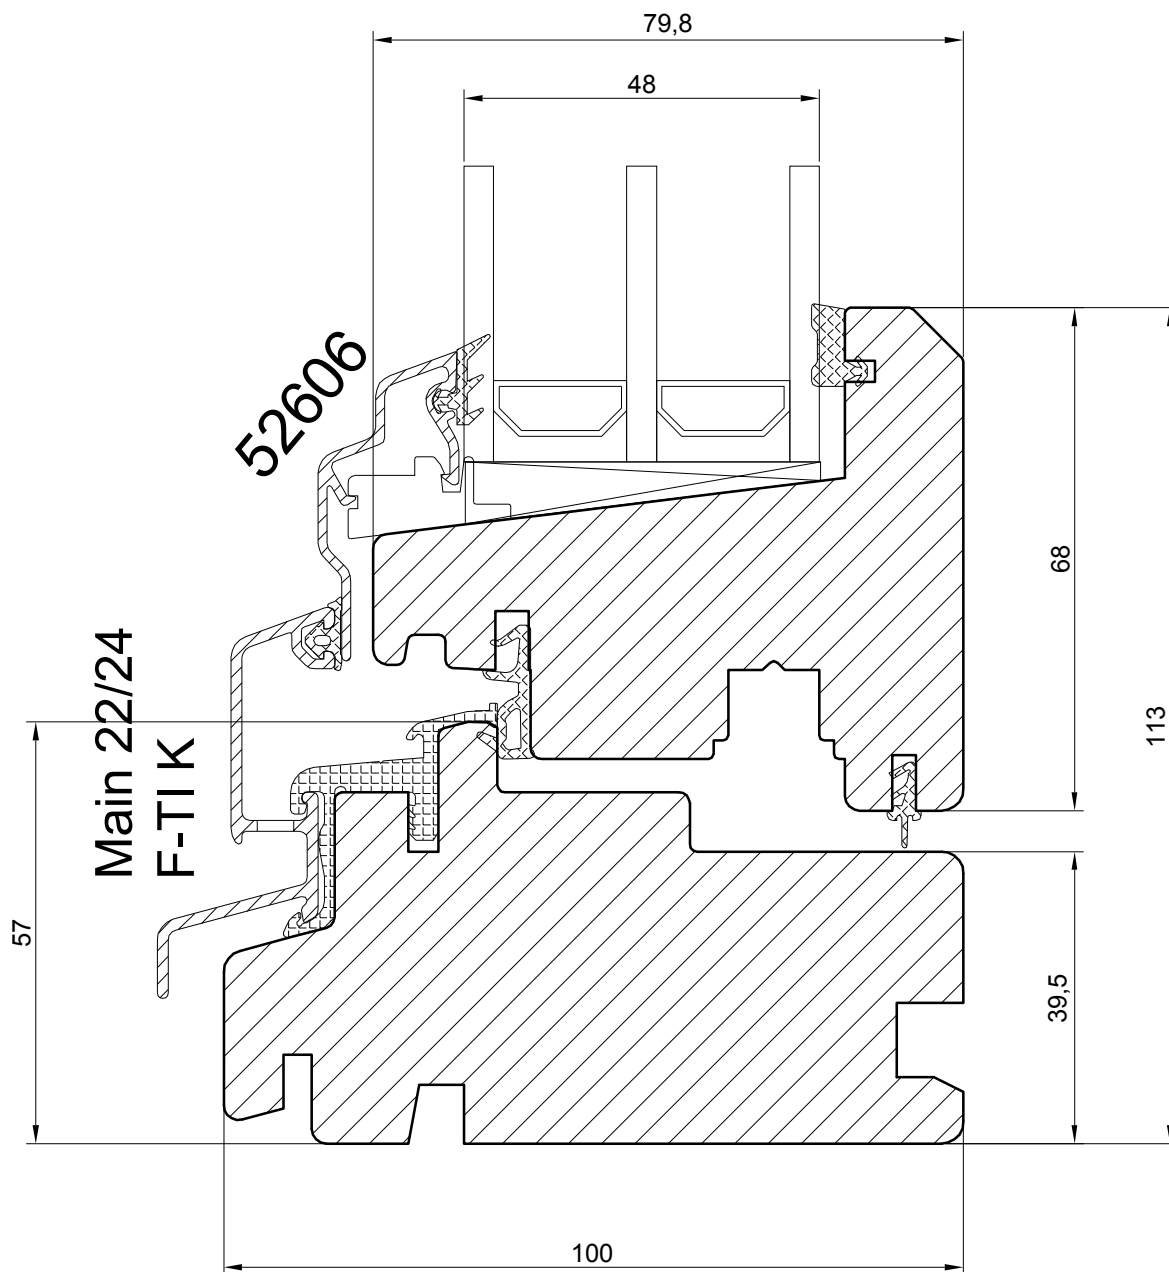

TILT & TURN PASSIVE WINDOW (inward opening)

NORWOOD SP.ZO.O.

Ul. Rataja 6, Rusocin
83-031 Łęgowo
+48 692 22 00
biuro@norwood.pl

Description **TT N109 TILT & TURN WINDOW**
SILL SECTION (48 mm glass)

Revis.	Date	Size	1:1	Drw.	Date	02.01.2018
Verif.	Date	Drawing no.	TT - 48 - sl - 01