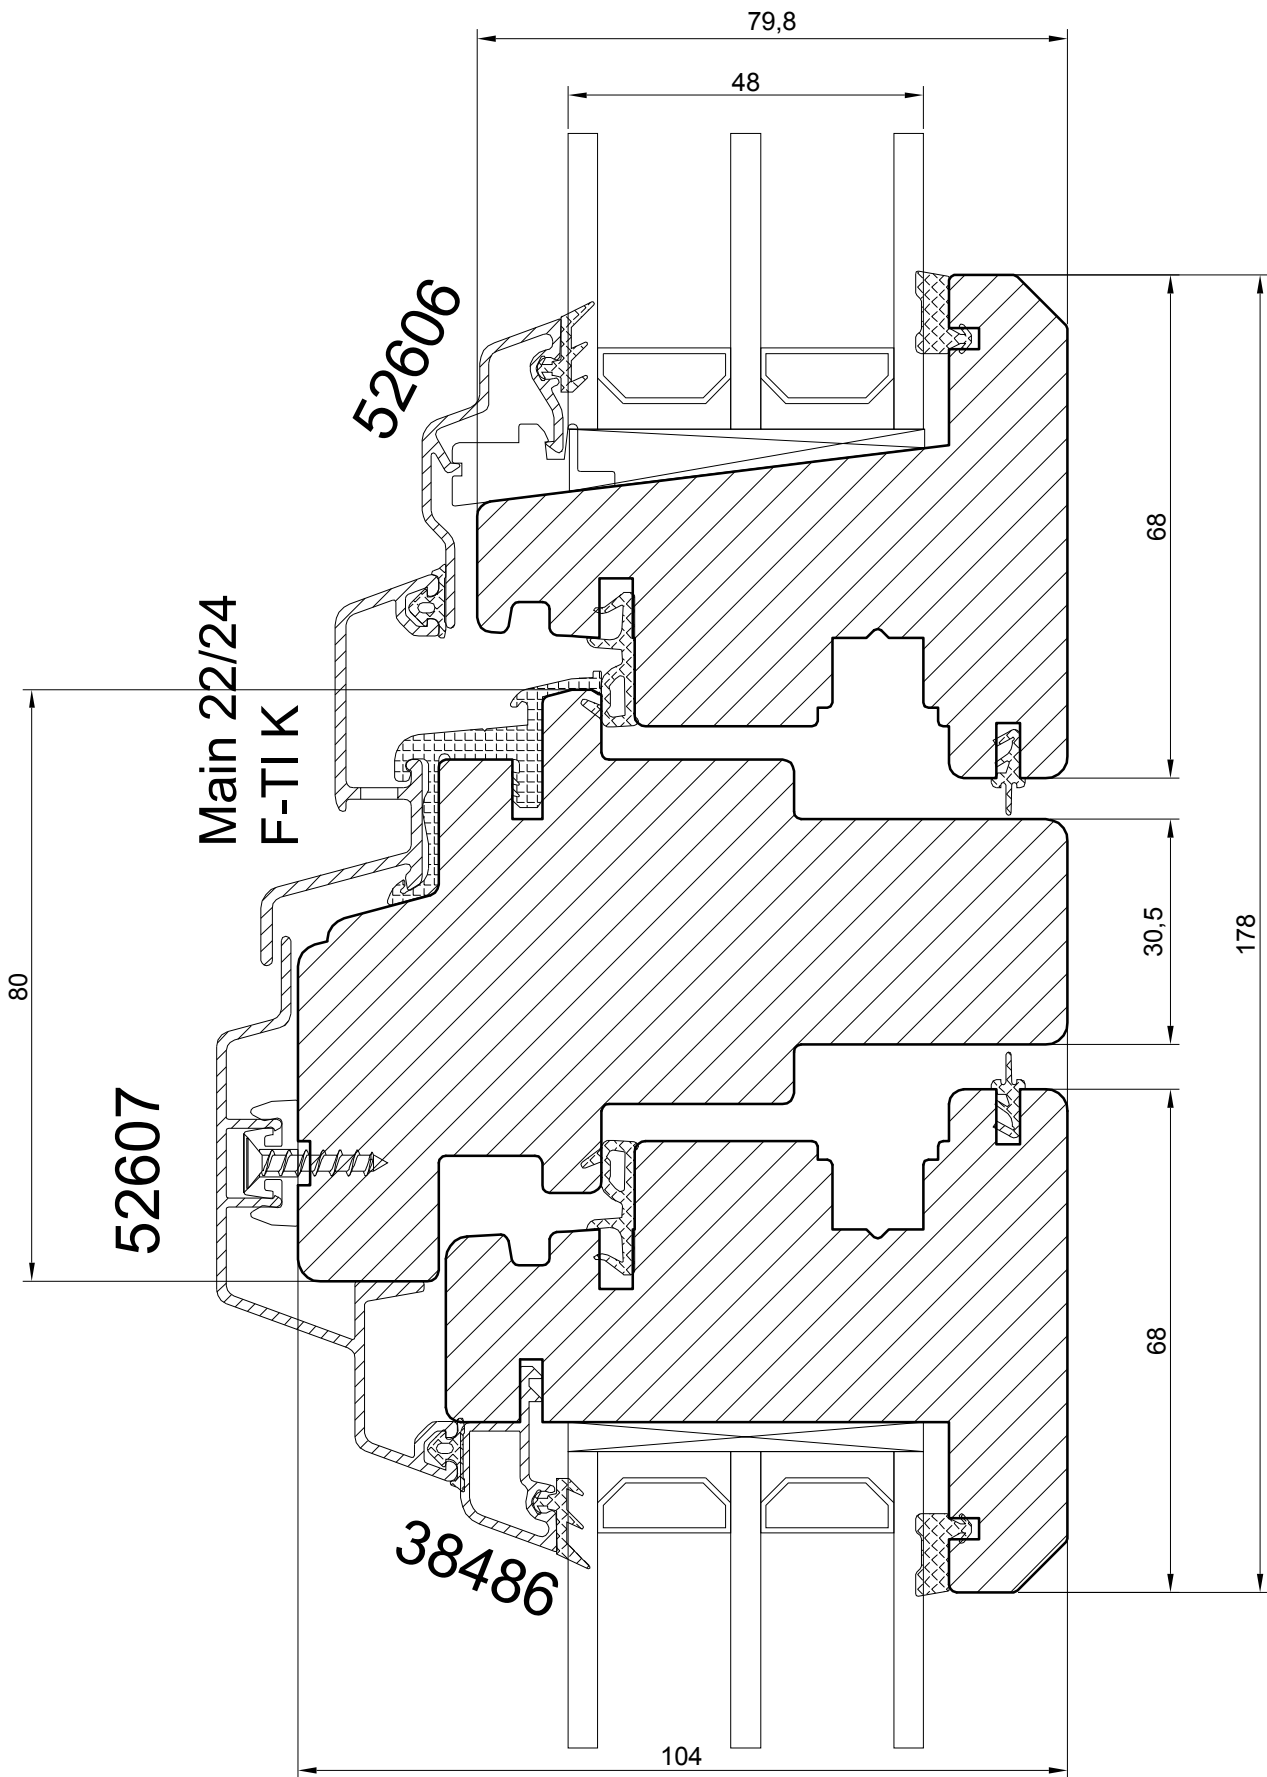

TILT & TURN PASSIVE WINDOW (inward opening) with ALU CLAD

NORWOOD SP.ZO.O.

Ul. Rataja 6, Rusocin
83-031 Łęgowo
+48 692 22 00
biuro@norwood.pl

Description **TTA N109 TILT & TURN WINDOW
TRANSOM (48 mm glass)**

Revis.	Date	Size	1:1	Drw.	Date	02.01.2018
Verif.	Date	Drawing no.	TTA - 48 - ts - 01