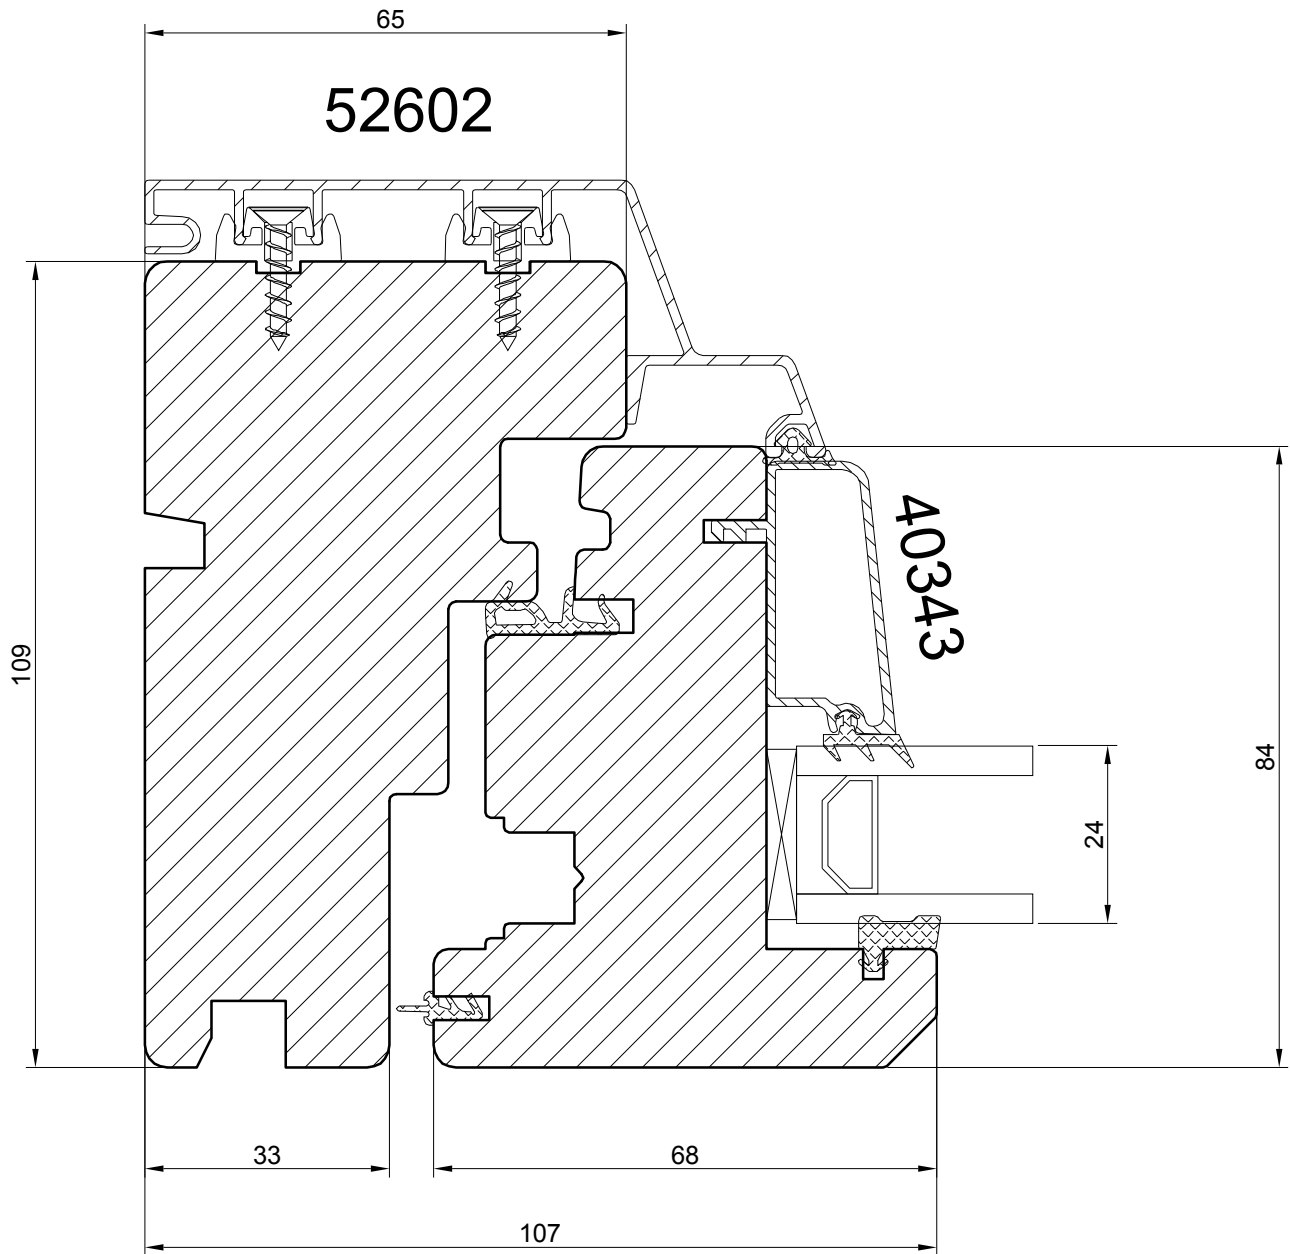

TILT & TURN PASSIVE WINDOW (inward opening) with ALU CLAD

NORWOOD SP.ZO.O.

Ul. Rataja 6, Rusocin
83-031 Łęgowo
+48 692 22 00
biuro@norwood.pl

<i>Description</i>		TTA N109 TILT & TURN WINDOW JAMB SECTION (24 mm glass)			
<i>Revis.</i>	<i>Date</i>	<i>Size</i>	<i>Drw.</i>	<i>Date</i>	
		1:1		02.01.2018	
<i>Verif.</i>	<i>Date</i>	<i>Drawing no.</i>			
		TTA - 24 - se - 01