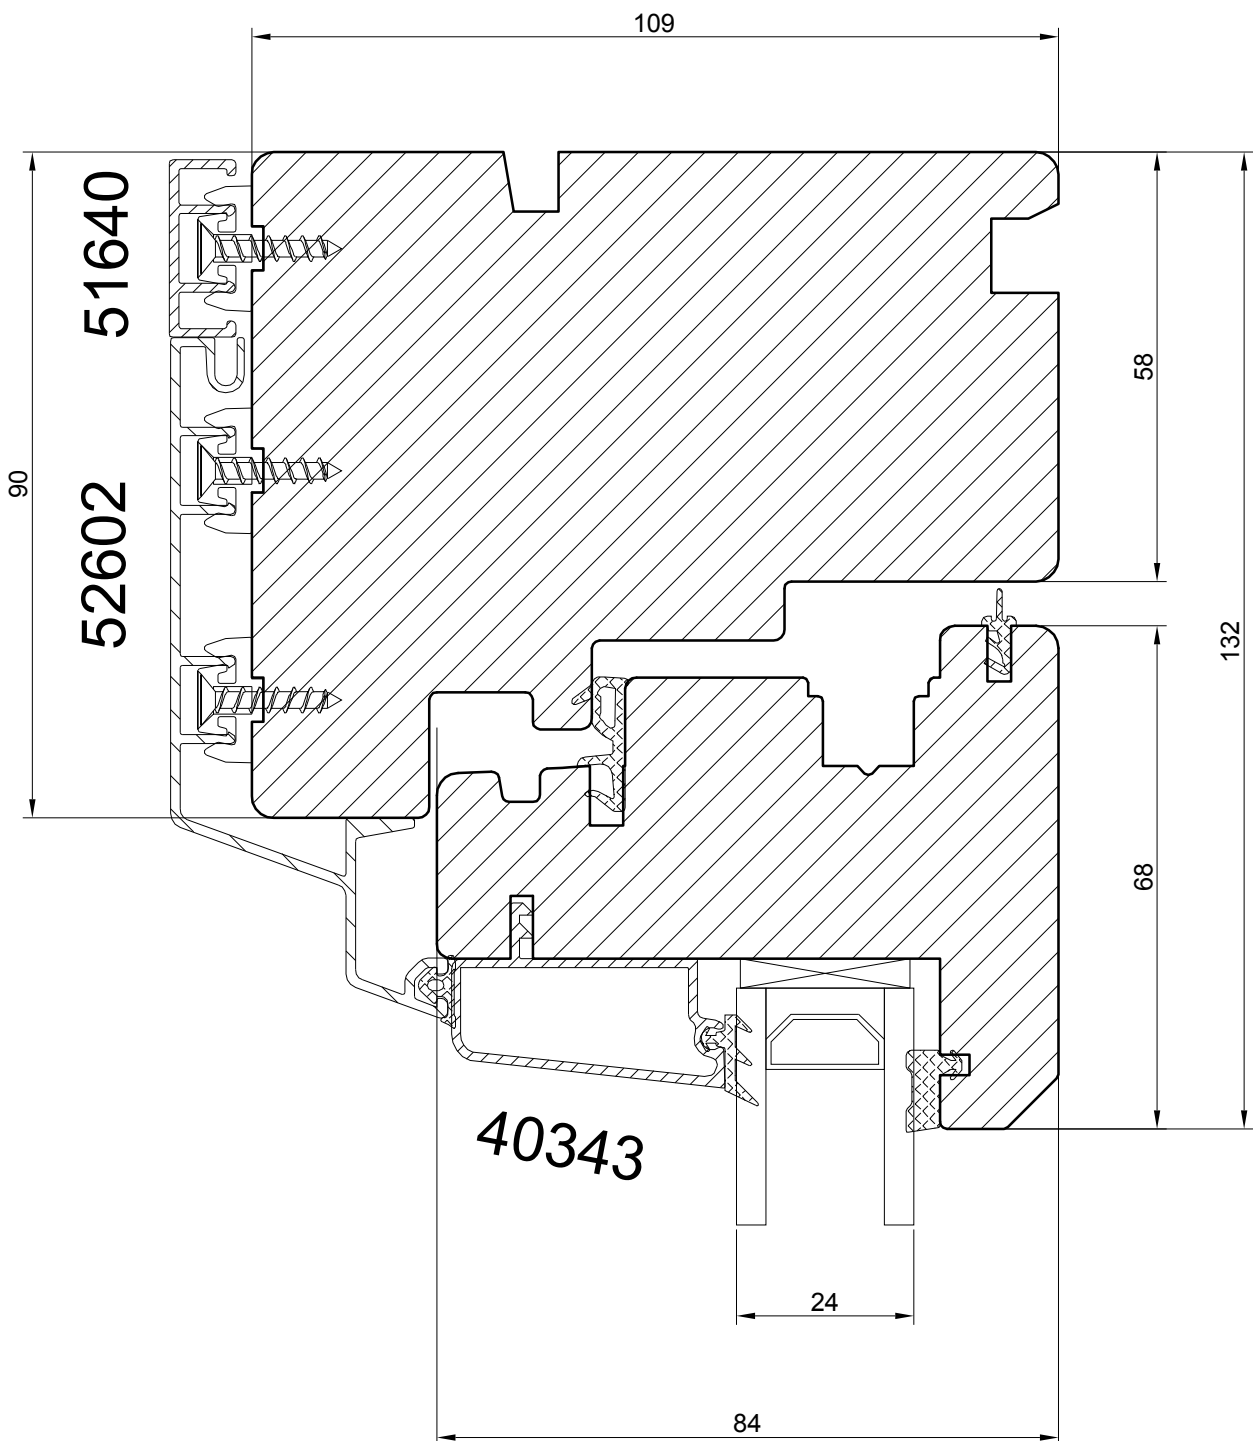

TILT & TURN PASSIVE WINDOW (inward opening) with ALU CLAD

NORWOOD SP.ZO.O.

Ul. Rataja 6, Rusocin
83-031 Łęgowo
+48 692 22 00
biuro@norwood.pl

Description **TTA N109 TILT & TURN WINDOW
HEAD SECTION 90 (24 mm glass)**

Revis.	Date	Size	1:1	Drw.	Date	02.01.2018
Verif.	Date	Drawing no.	TTA - 24 - he90 - 01