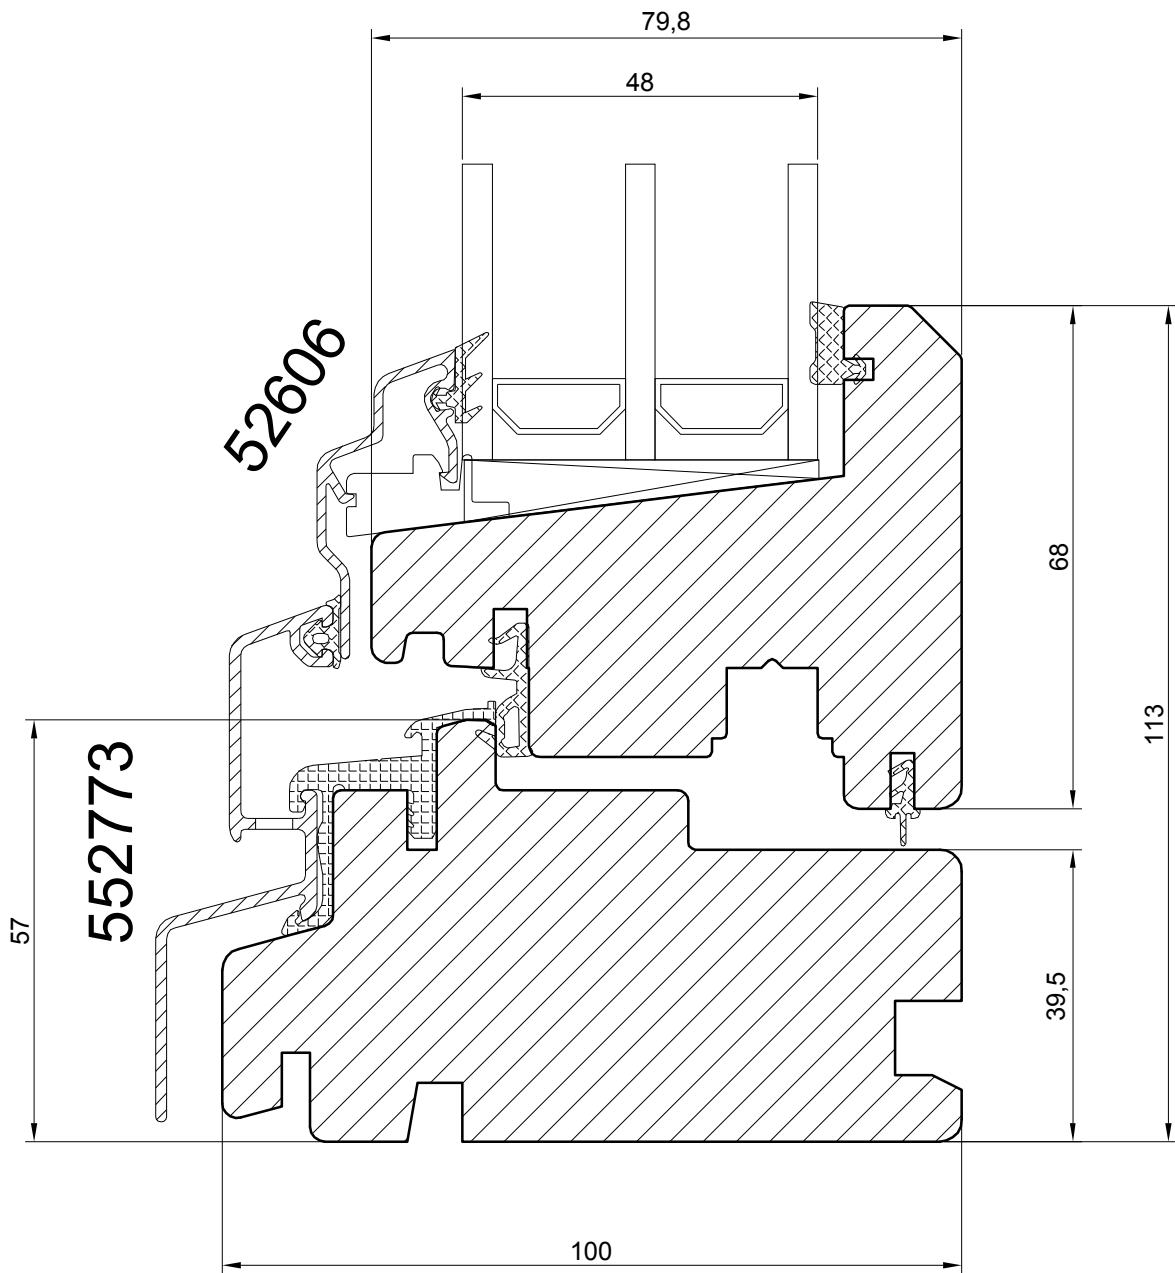

TILT & TURN PASSIVE WINDOW (inward opening) with ALU CLAD

NORWOOD SP.ZO.O.

Ul. Rataja 6, Rusocin
83-031 Łęgowo
+48 692 22 00
biuro@norwood.pl

Description **TTA N109 TILT & TURN WINDOW
SILL SECTION (48 mm glass)**

Revis.	Date	Size	1 : 1	Drw.	Date	02.01.2018
Verif.	Date	Drawing no.	TTA - 48 - sl - 01