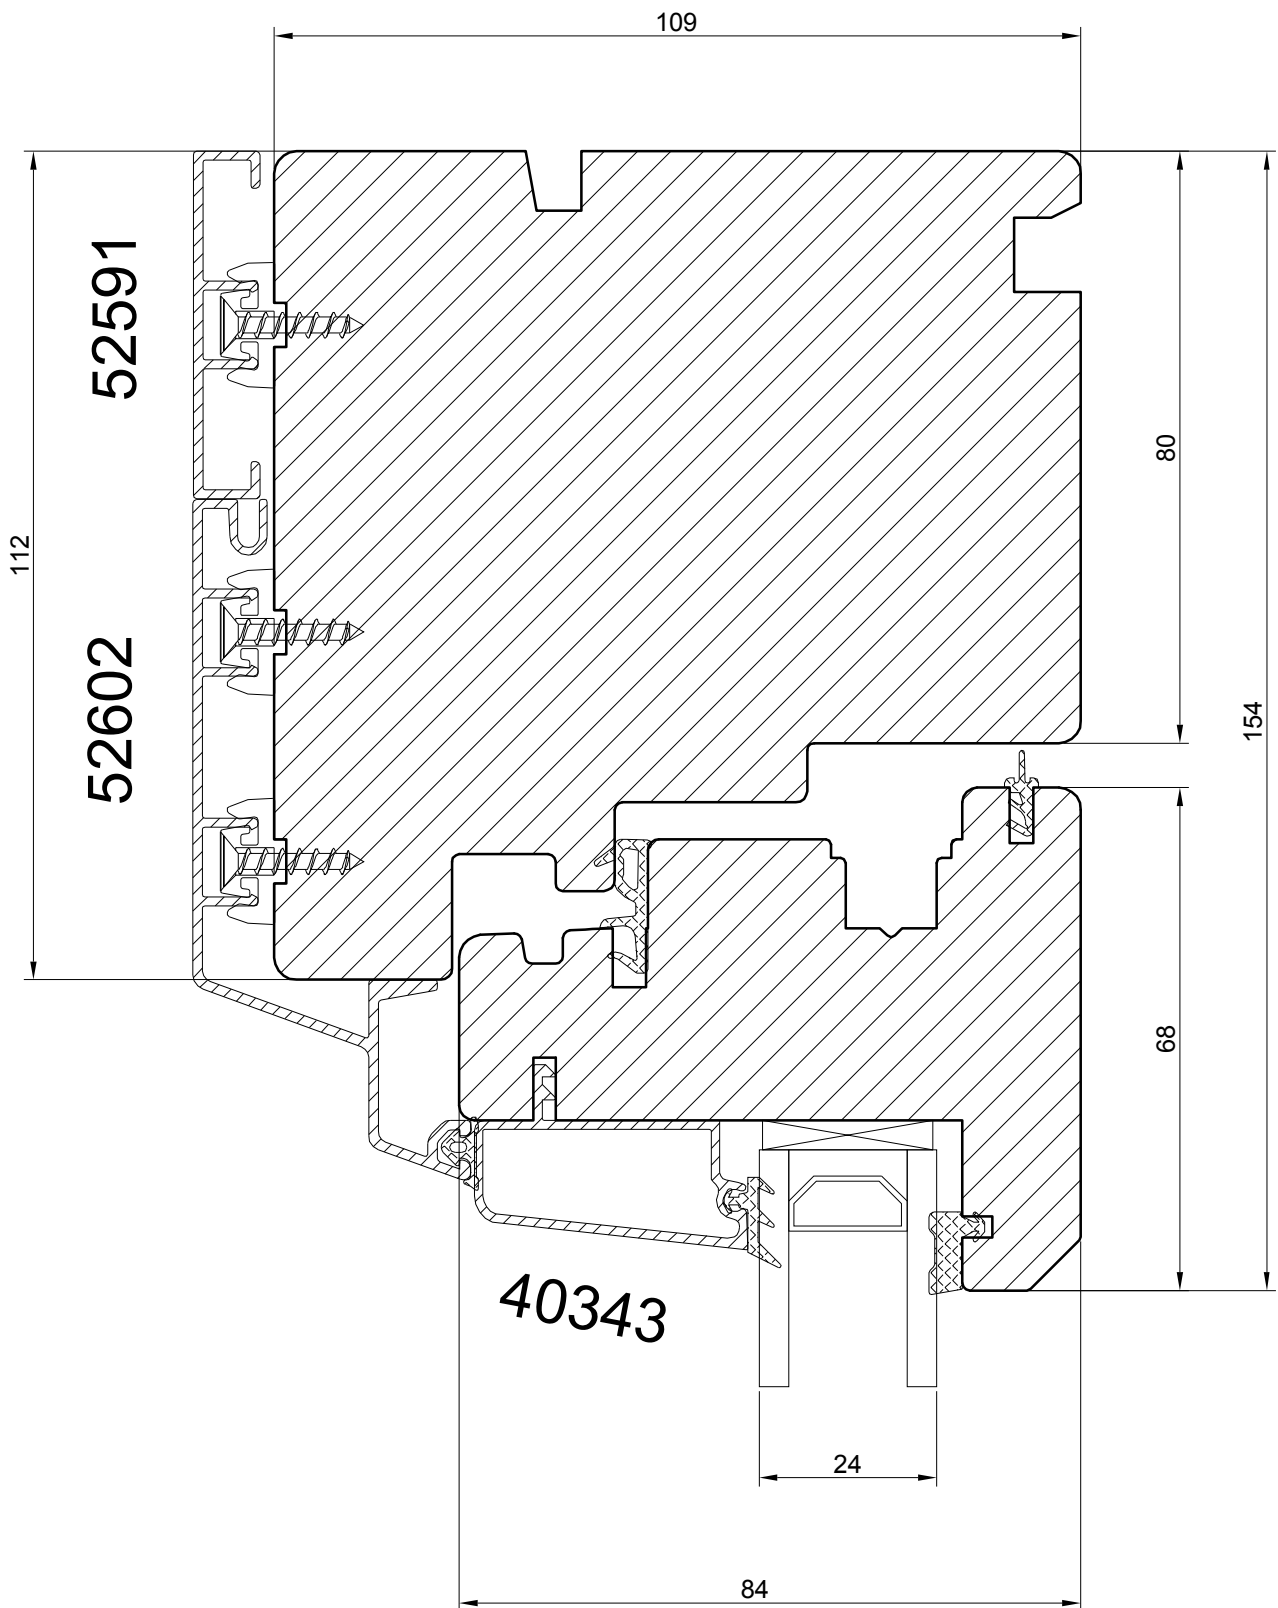

TILT & TURN PASSIVE WINDOW (inward opening) with ALU CLAD

NORWOOD SP.ZO.O.

Ul. Rataja 6, Rusocin
83-031 Łęgowo
+48 692 22 00
biuro@norwood.pl

Description **TTA N109 TILT & TURN WINDOW
HEAD SECTION 112 (24 mm glass)**

Revis.	Date	Size	1:1	Drw.	Date	02.01.2018
Verif.	Date	Drawing no. TTA - 24 - he112 - 01