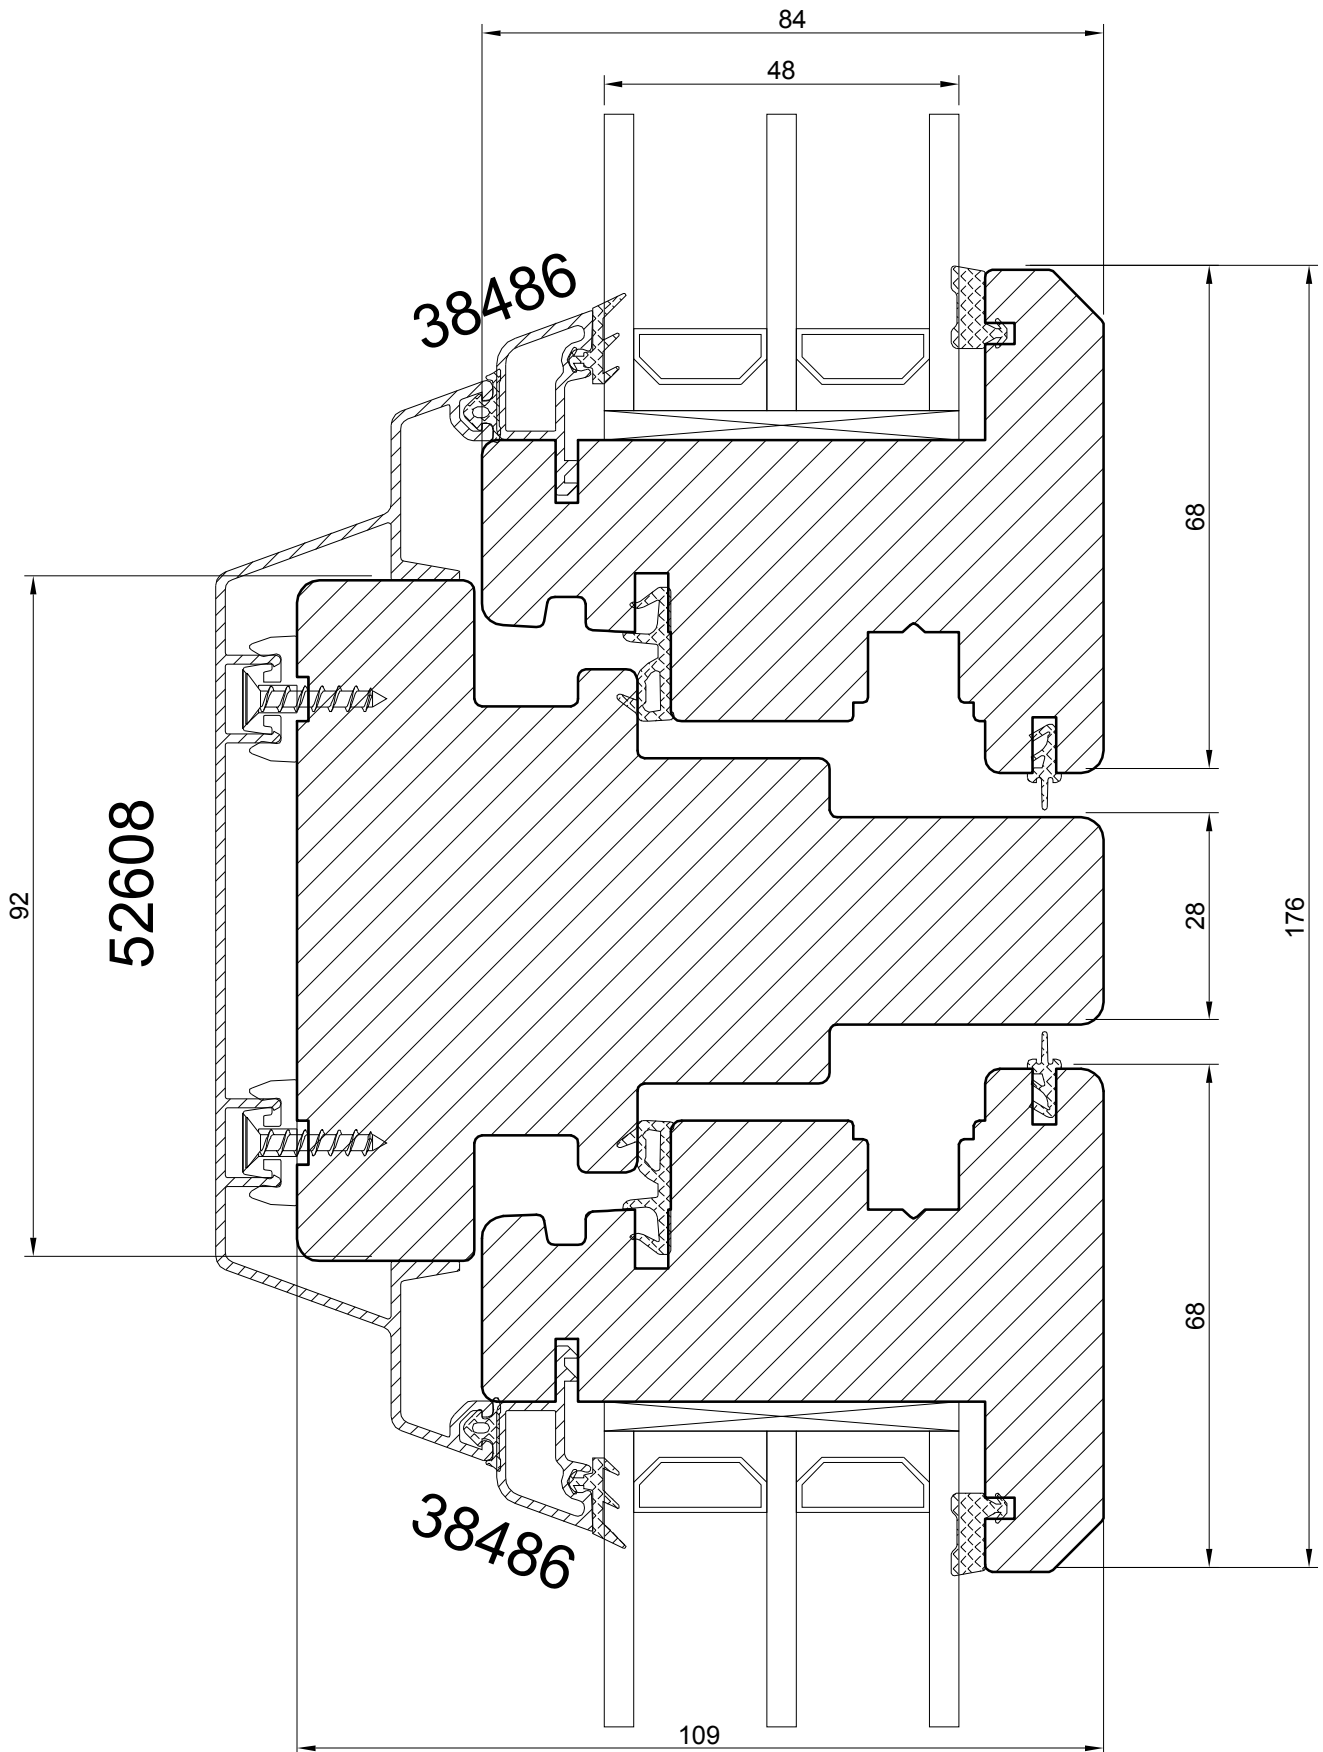

TILT & TURN PASSIVE WINDOW (inward opening) with ALU CLAD

NORWOOD SP.ZO.O.

Ul. Rataja 6, Rusocin
83-031 Łęgowo
+48 692 22 00
biuro@norwood.pl

Description **TTA N109 TILT & TURN WINDOW
MULLION (48 mm glass)**

Revis.	Date	Size	1:1	Drw.	Date	02.01.2018
Verif.	Date	Drawing no.		TTA - 48 - ml - 01