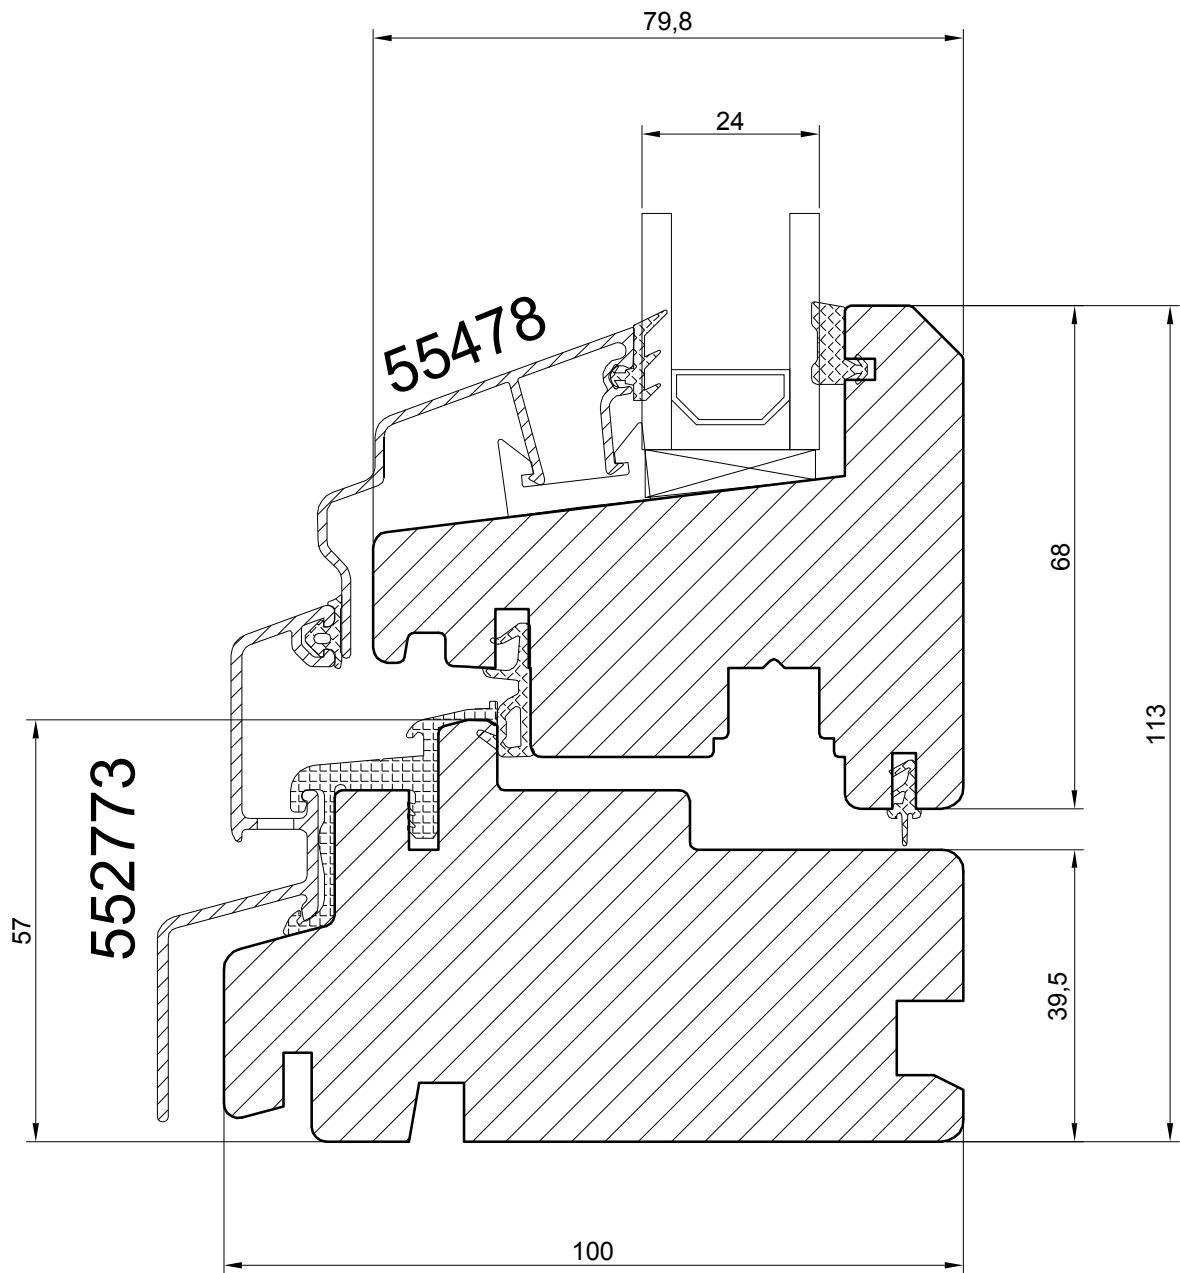

TILT & TURN PASSIVE WINDOW (inward opening) with ALU CLAD

NORWOOD SP.ZO.O.

Ul. Rataja 6, Rusocin
83-031 Łęgowo
+48 692 22 00
biuro@norwood.pl

Description **TTA N109 TILT & TURN WINDOW
SILL SECTION (24 mm glass)**

Revis.	Date	Size	1:1	Drw.	Date	02.01.2018
Verif.	Date	Drawing no.	TTA - 24 - sl - 01