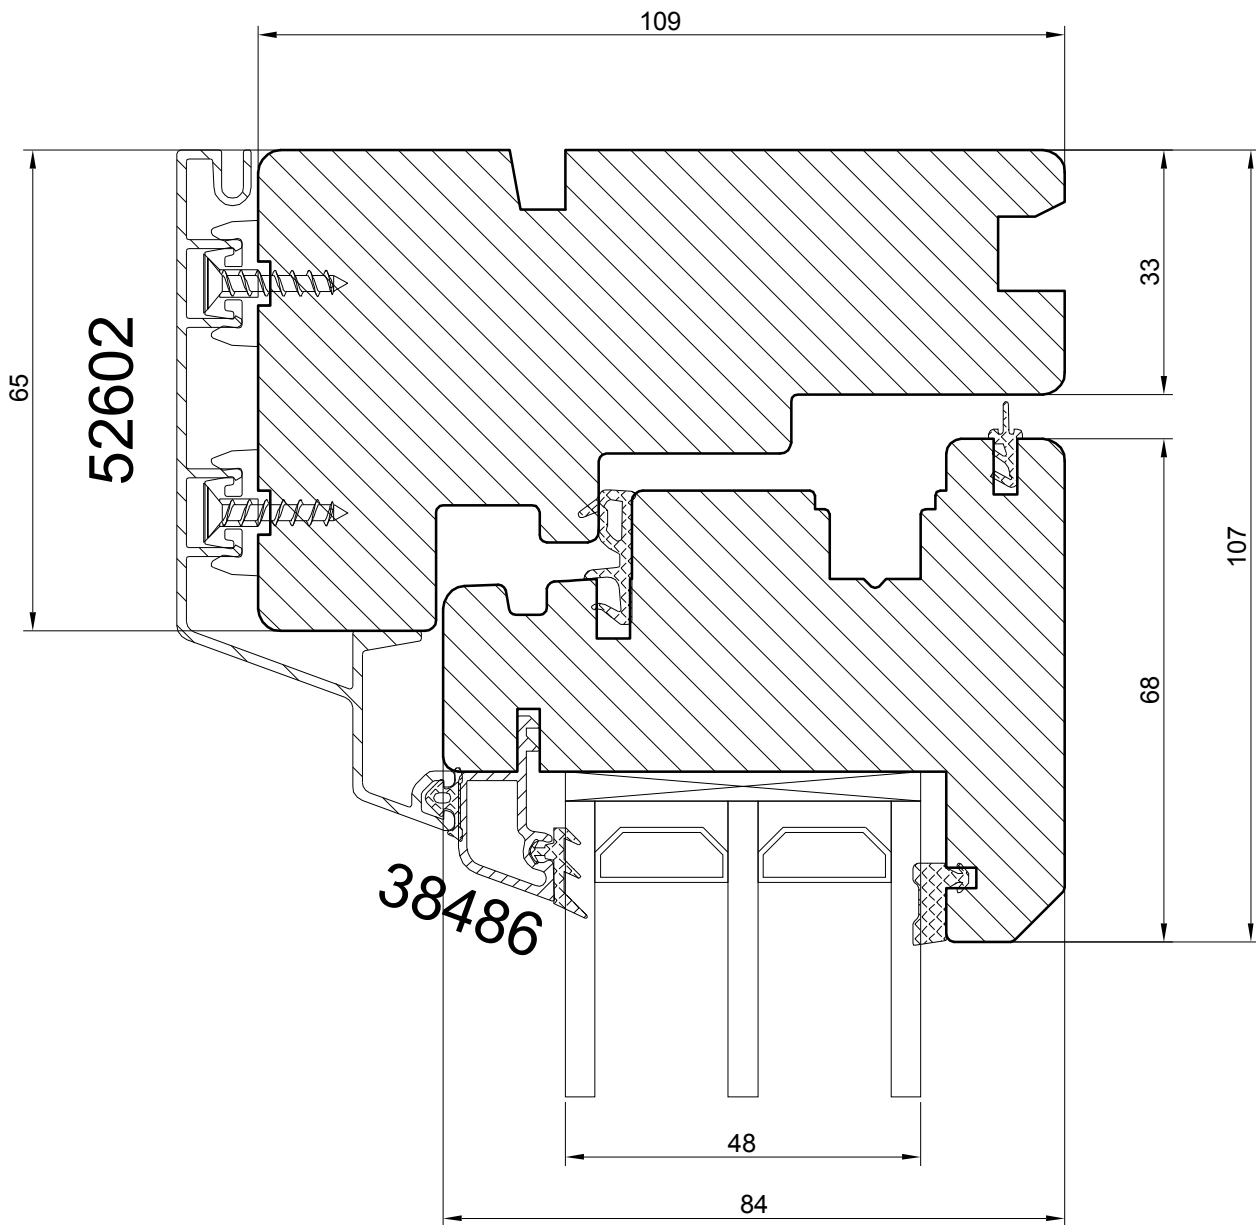

TILT & TURN PASSIVE WINDOW (inward opening) with ALU CLAD

NORWOOD SP.ZO.O.

Ul. Rataja 6, Rusocin
83-031 Łęgowo
+48 692 22 00
biuro@norwood.pl

Description **TTA N109 TILT & TURN WINDOW
HEAD SECTION (48 mm glass)**

Revis.	Date	Size	1:1	Drw.	Date	02.01.2018
Verif.	Date	Drawing no.	TTA - 48 - he - 01