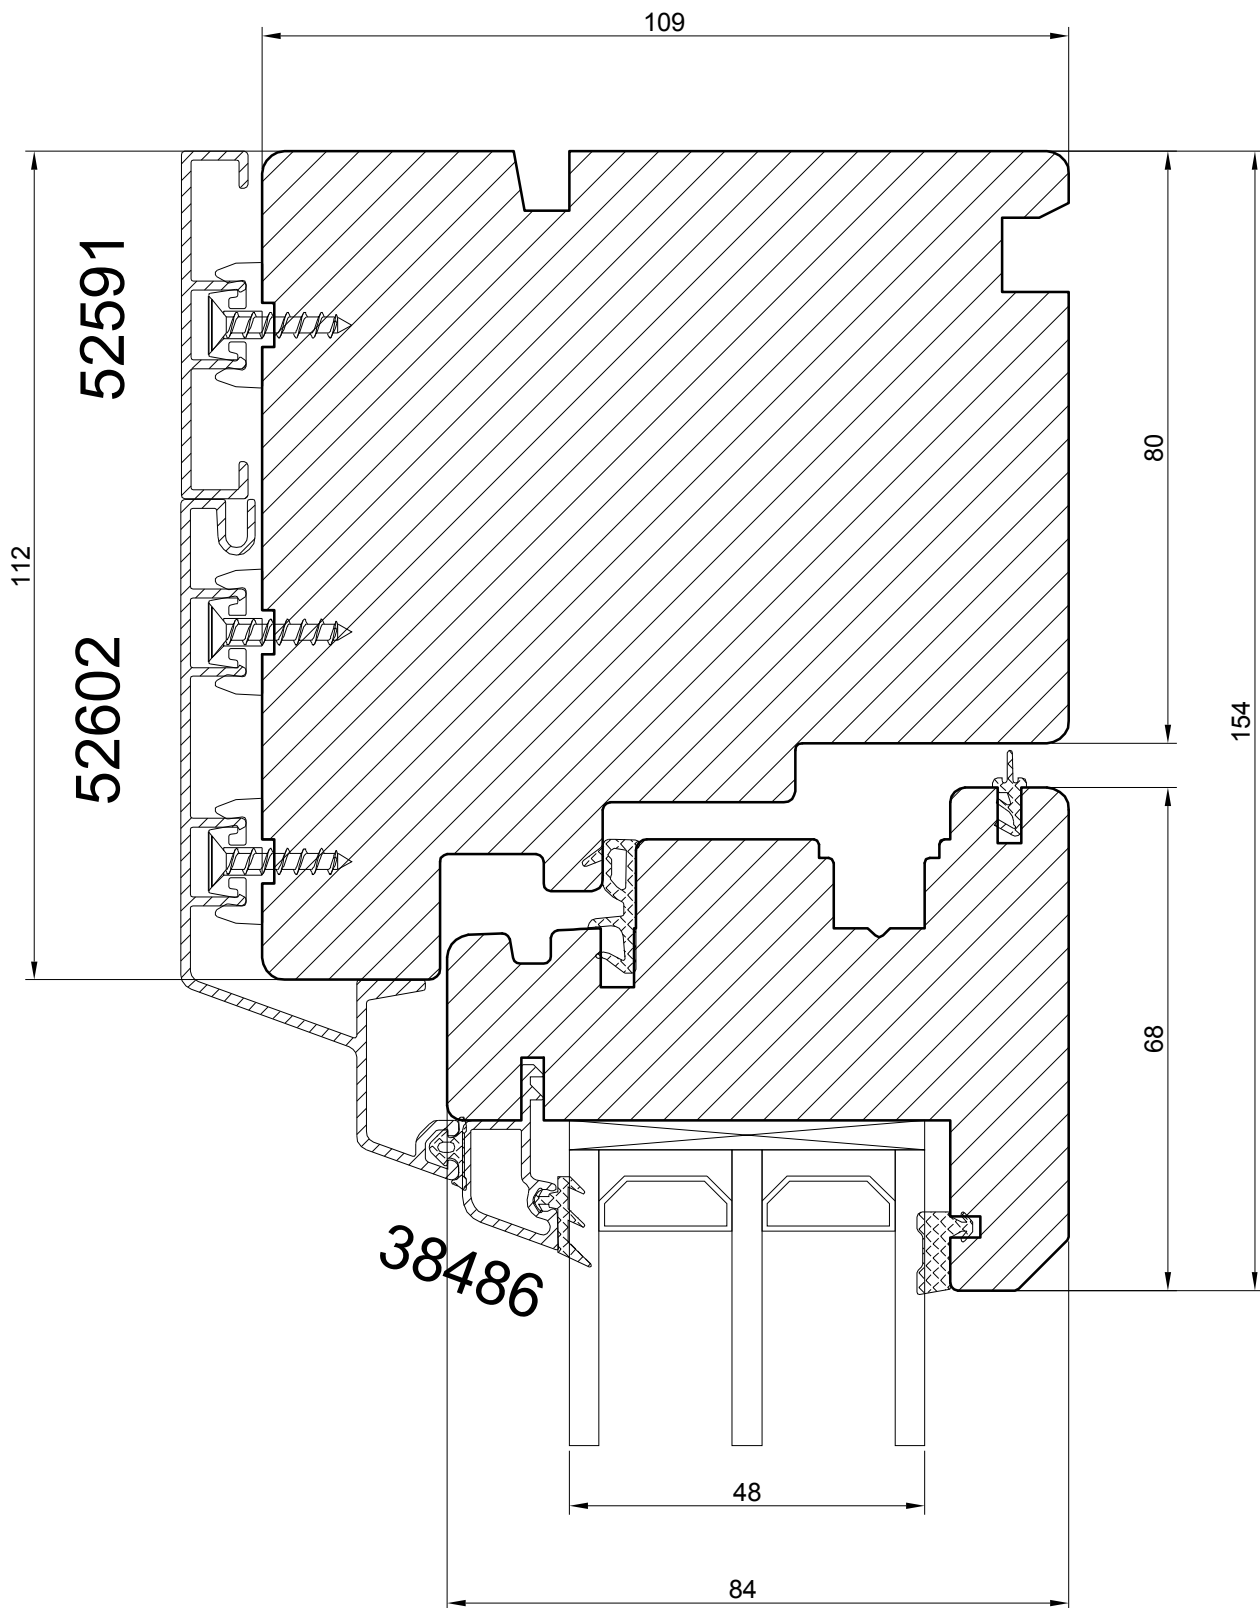

TILT & TURN PASSIVE WINDOW (inward opening) with ALU CLAD

NORWOOD SP.ZO.O.

Ul. Rataja 6, Rusocin
83-031 Łęgowo
+48 692 22 00
biuro@norwood.pl

Description **TTA N109 TILT & TURN WINDOW
HEAD SECTION 112 (48 mm glass)**

Revis.	Date	Size	1 : 1	Drw.	Date	02.01.2018
Verif.	Date	Drawing no.	TTA - 48 - he112 - 01