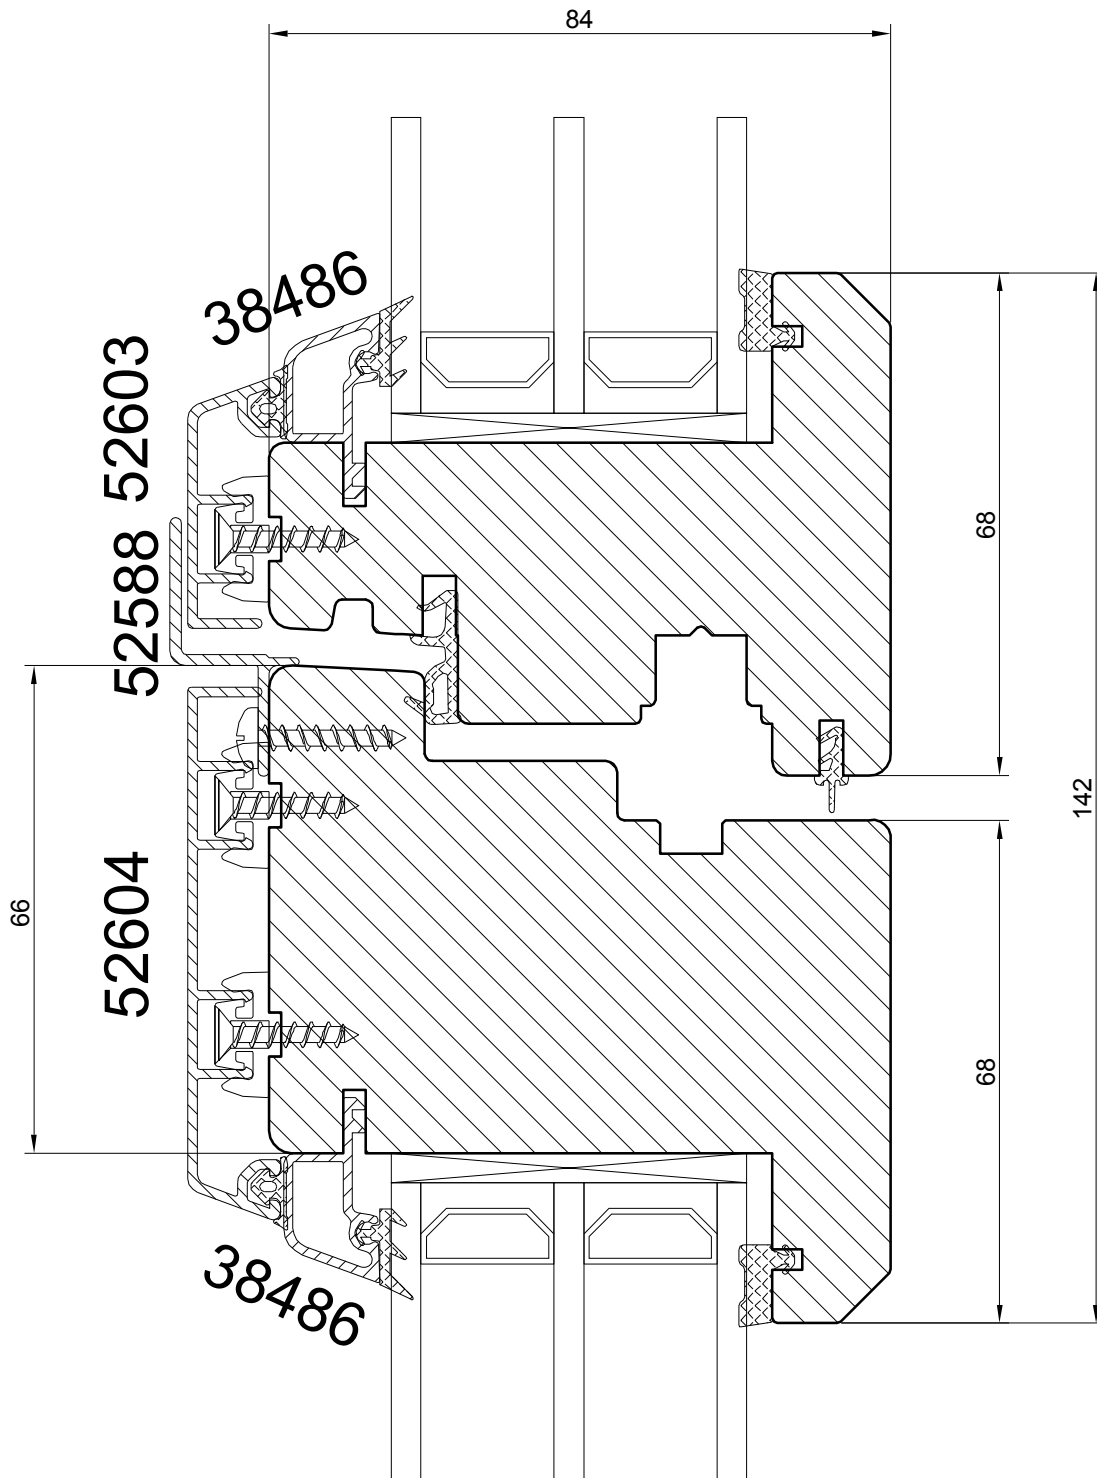

Description **TTA N109 TILT & TURN WINDOW  
SILL SECTION (24 mm glass)**

Revis.	Date	Size	1:1	Drw.	Date	02.01.2018
Verif.	Date	Drawing no.	TTA - 24 - sl - 01			

**TILT & TURN PASSIVE WINDOW ( inward opening ) with ALU CLAD**

Description **TTA N109 TILT & TURN WINDOW  
MULLION (48 mm glass)**

Revis.	Date	Size	1:1	Drw.	Date	02.01.2018
Verif.	Date	Drawing no.		TTA - 48 - ml - 01		

**TILT & TURN PASSIVE WINDOW ( inward opening ) with ALU CLAD**

Revis.	Date	Size	1:1	Drw.	Date	02.01.2018
Verif.	Date	Drawing no.	TTA - 48 - ts - 01			

**TILT & TURN PASSIVE WINDOW ( inward opening ) with ALU CLAD**

**NORWOOD SP.ZO.O.**

Ul. Rataja 6, Rusocin  
83-031 Łęgowo  
+48 692 22 00  
biuro@norwood.pl

Description **TTA N109 TILT & TURN WINDOW**  
**MIDDLE SECTION (24 mm glass)**

Revis.	Date	Size	1:1	Drw.	Date	02.01.2018
Verif.	Date	Drawing no.		TTA - 24 - md - 01		

**TILT & TURN PASSIVE WINDOW ( inward opening ) with ALU CLAD**