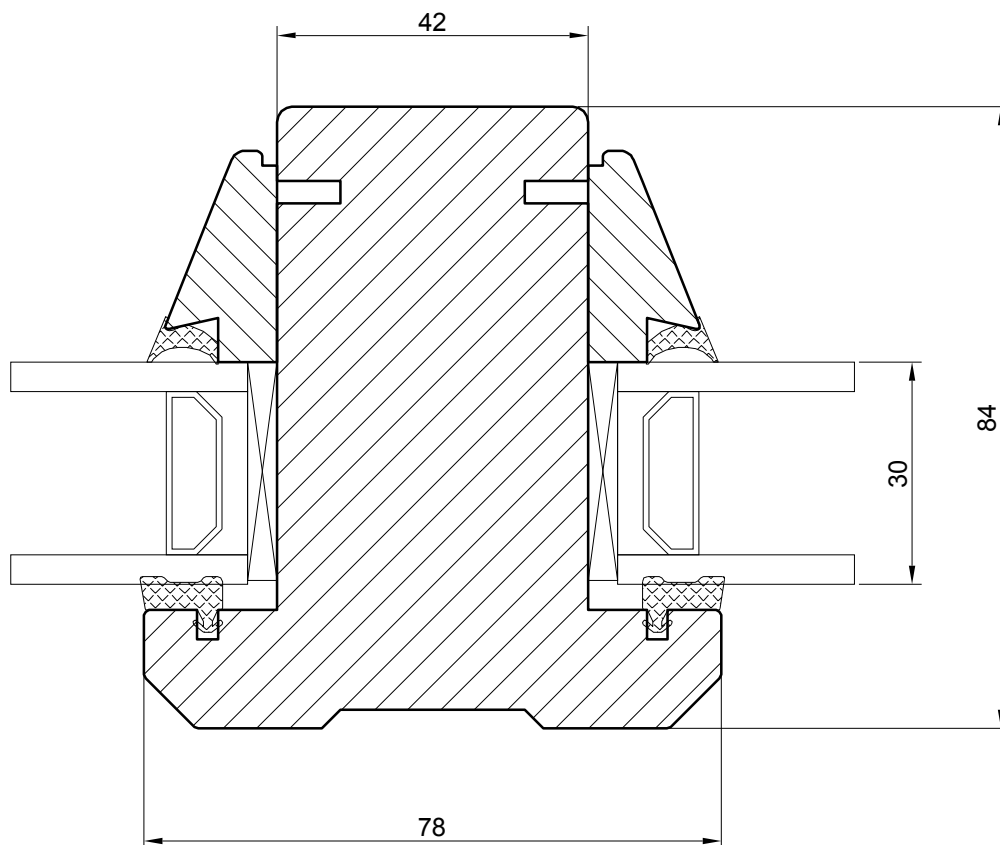

Description **HTSP N109 FULLY REVERSIBLE WINDOW  
TRANSOM (48 mm glass)**

Revis.	Date	Size	1:1	Drw.	Date	02.01.2018
Verif.	Date	Drawing no.	HTSP - 48 - ts - 01			