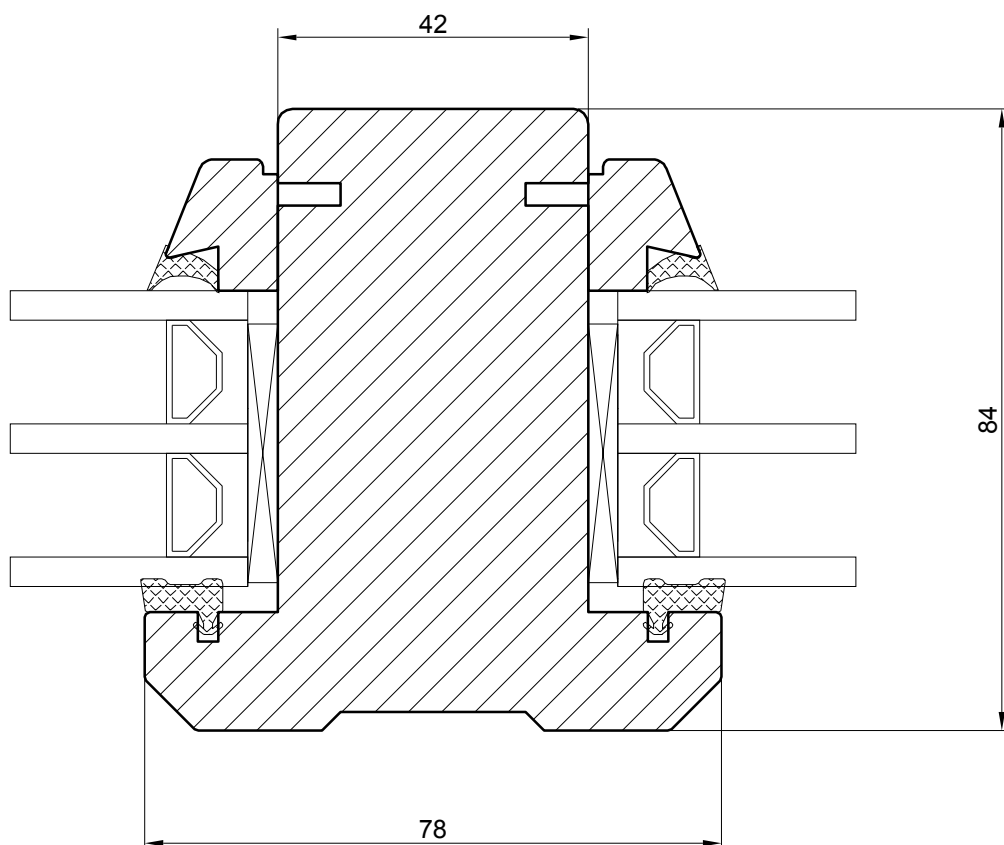

FULLY REVERSIBLE PASSIVE WINDOW

NORWOOD SP.ZO.O.

Ul. Rataja 6, Rusocin
83-031 Łęgowo
+48 692 22 00
biuro@norwood.pl

Description **HTSP N109 FULLY REVERSIBLE WINDOW**

VERTICAL BAR (40 mm glass)

Revis.	Date	Size	1:1	Drw.	Date	02.01.2018
Verif.	Date	Drawing no.	HTSP - 40 - vs - 01