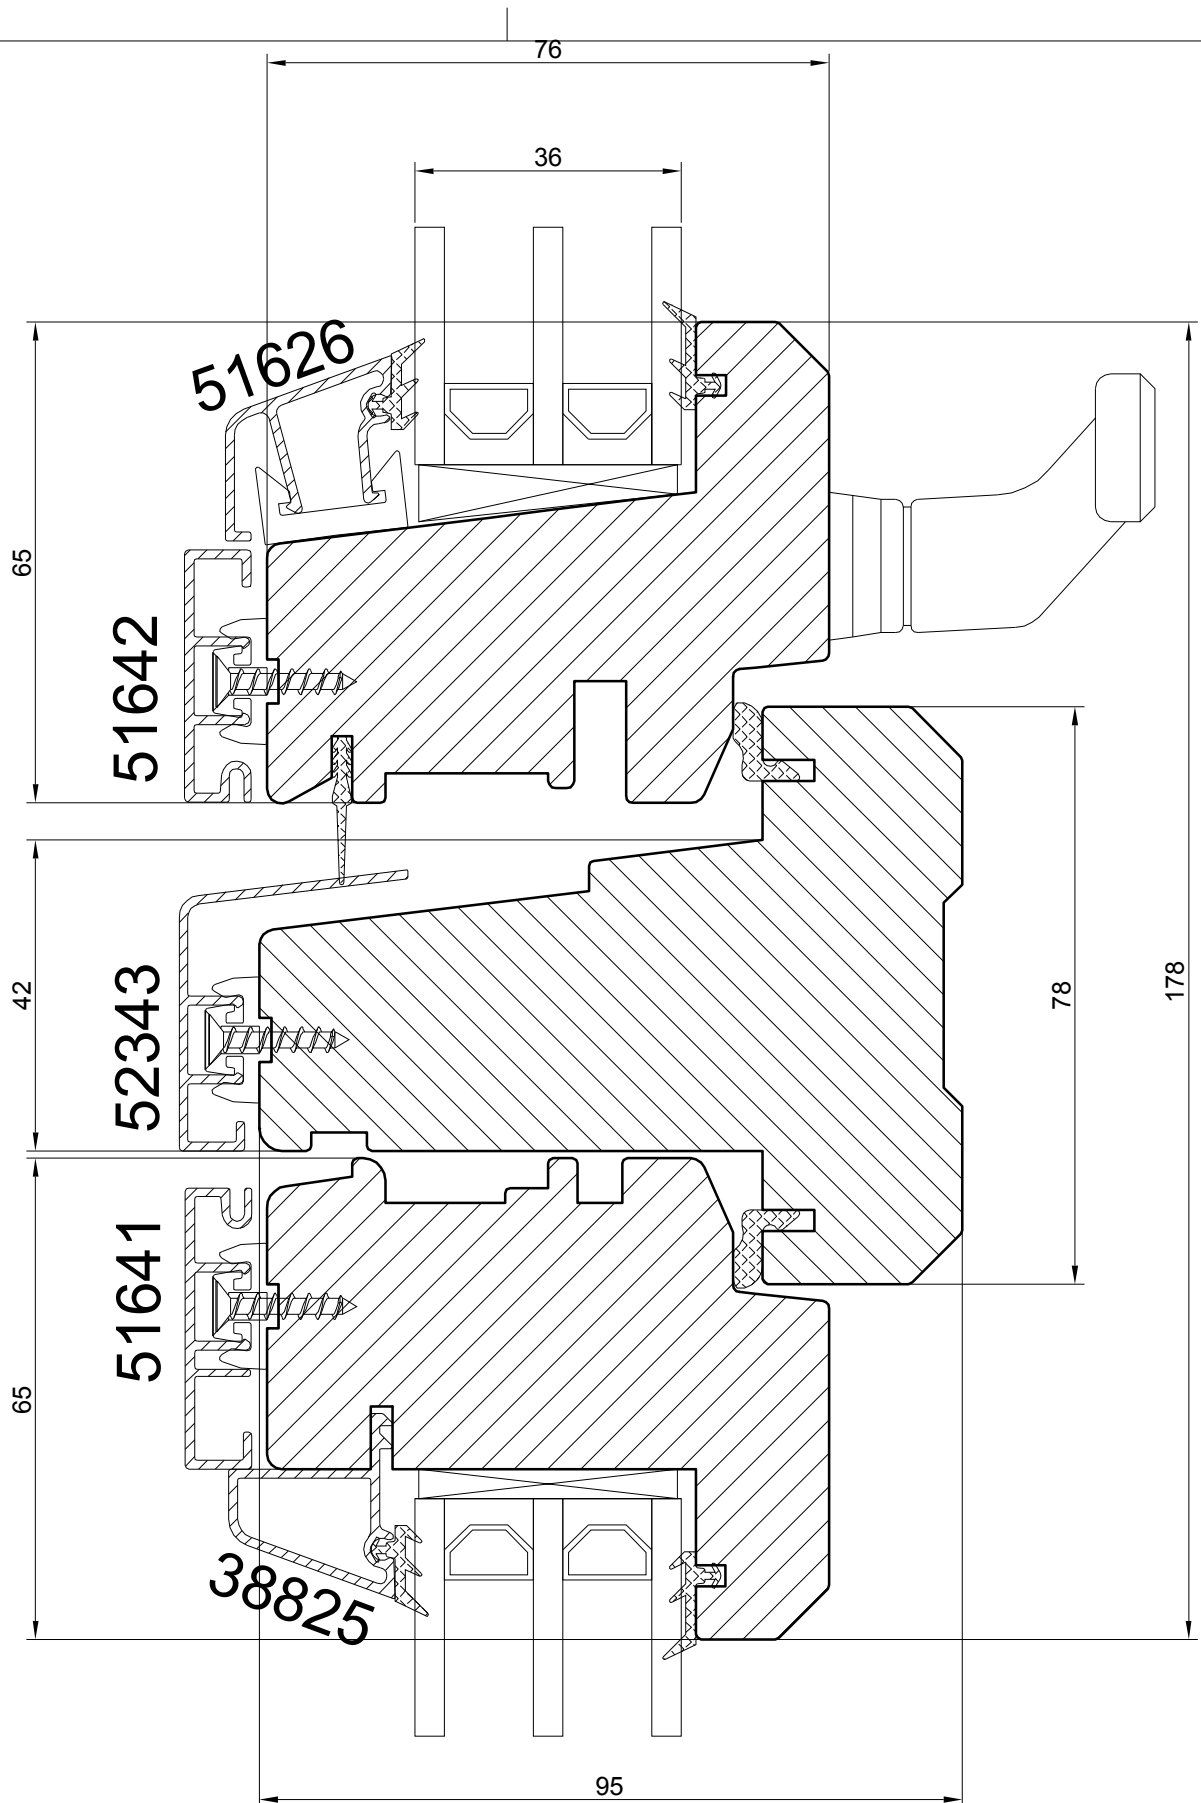

FULLY REVERSIBLE WINDOW (OPUS HINGES) with ALU CLAD

NORWOOD SP.ZO.O.

Ul. Rataja 6, Rusocin
83-031 Łęgowo
+48 692 22 00
biuro@norwood.pl

Description **HTSOA N95 FULLY REVERSIBLE WINDOW
TRANSOM (36 mm glass)**

Revis.	Date	Size	1:1	Drw.	Date	02.01.2018
Verif.	Date	Drawing no.	HTSOA - 36 - ts - 01