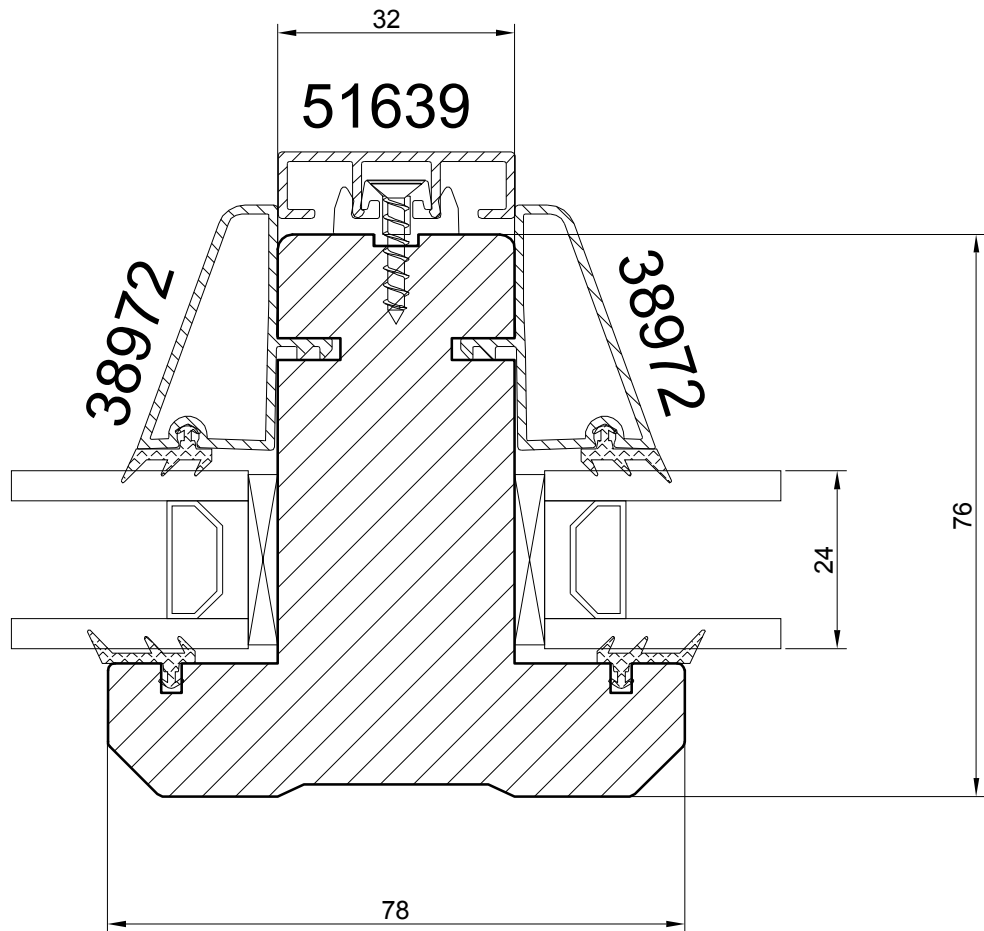

Description **HTSOA N95 FULLY REVERSIBLE WINDOW
TRANSOM (36 mm glass)**

Revis.	Date	Size	1:1	Drw.	Date	02.01.2018
Verif.	Date	Drawing no.	HTSOA - 36 - ts - 01			

FULLY REVERSIBLE WINDOW (OPUS HINGES) with ALU CLAD