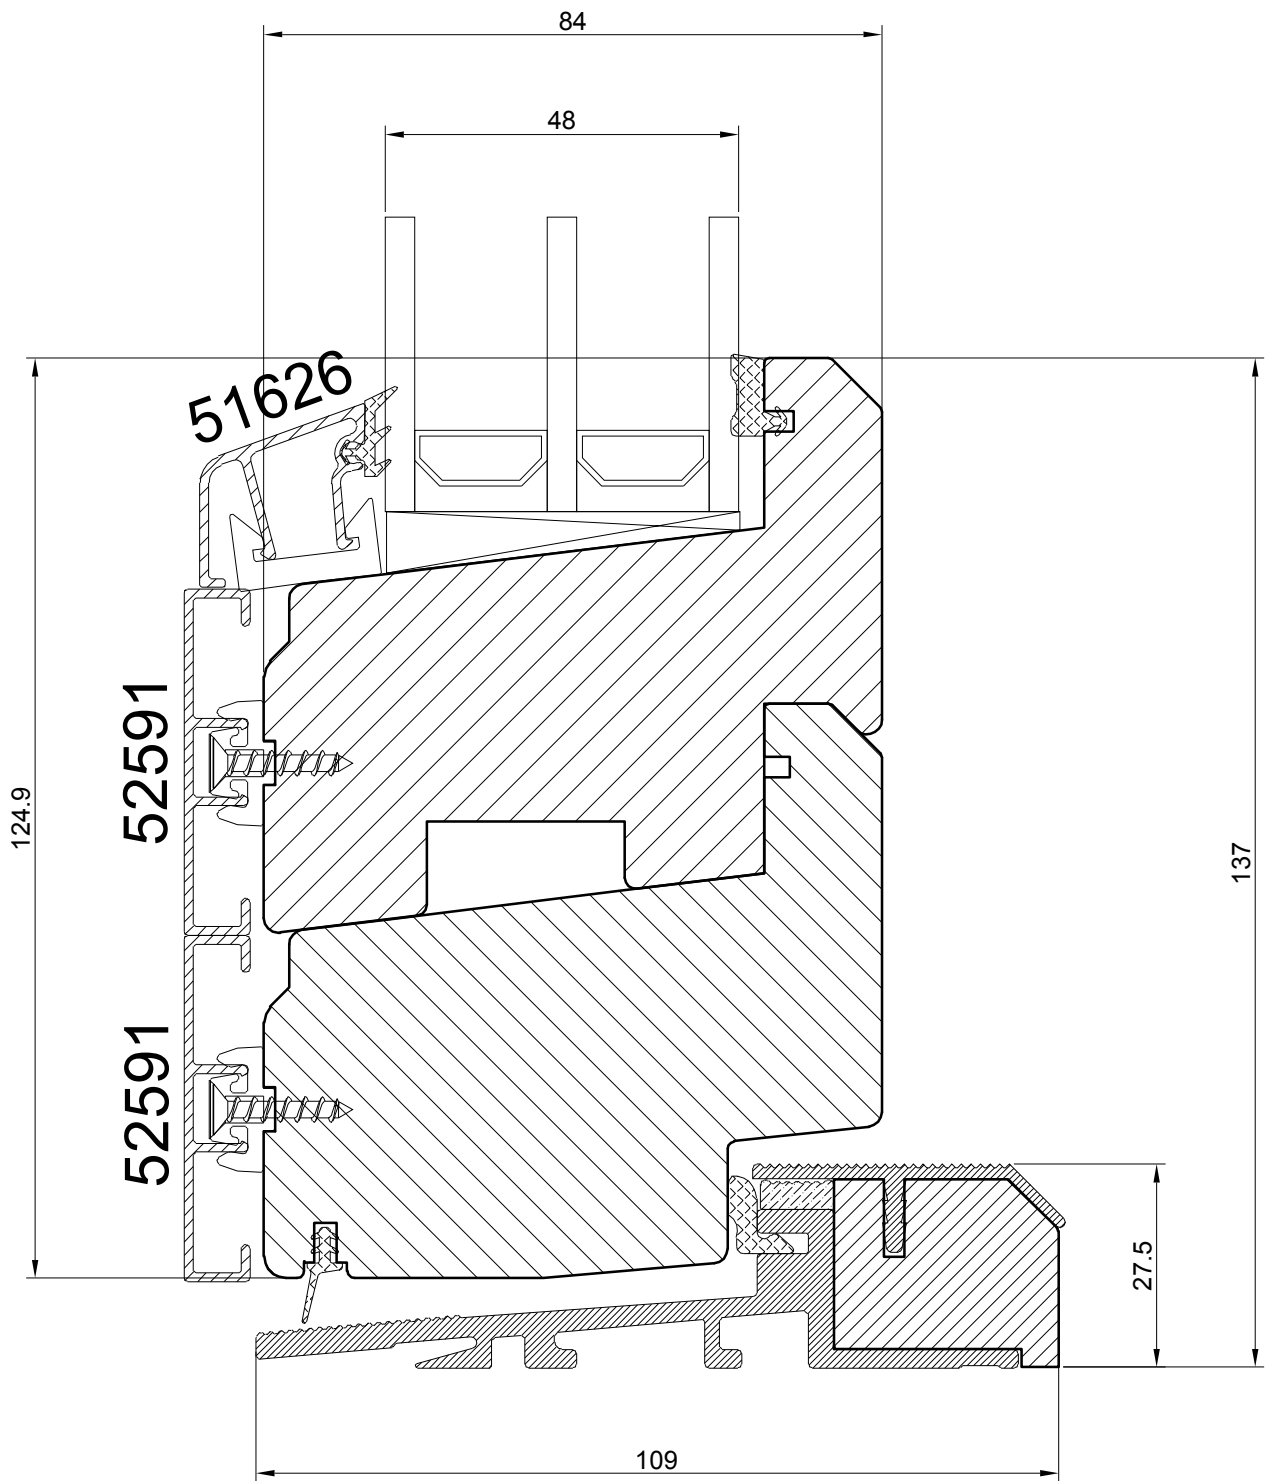

PASSIVE BALCONY DOOR WITH ALU CLAD

NORWOOD SP.ZO.O.

Ul. Rataja 6, Rusocin
83-031 Łęgowo
+48 692 22 00
biuro@norwood.pl

Description **HBPA N109 BALCONY DOOR
LOW ALU THRESHOLD (48 mm glass)**

<i>Revis.</i>	<i>Date</i>	<i>Size</i> 1:1	<i>Drw.</i>	<i>Date</i> 02.01.2018
<i>Verif.</i>	<i>Date</i>	<i>Drawing n.</i> HBPA - 48 - tdl - 01