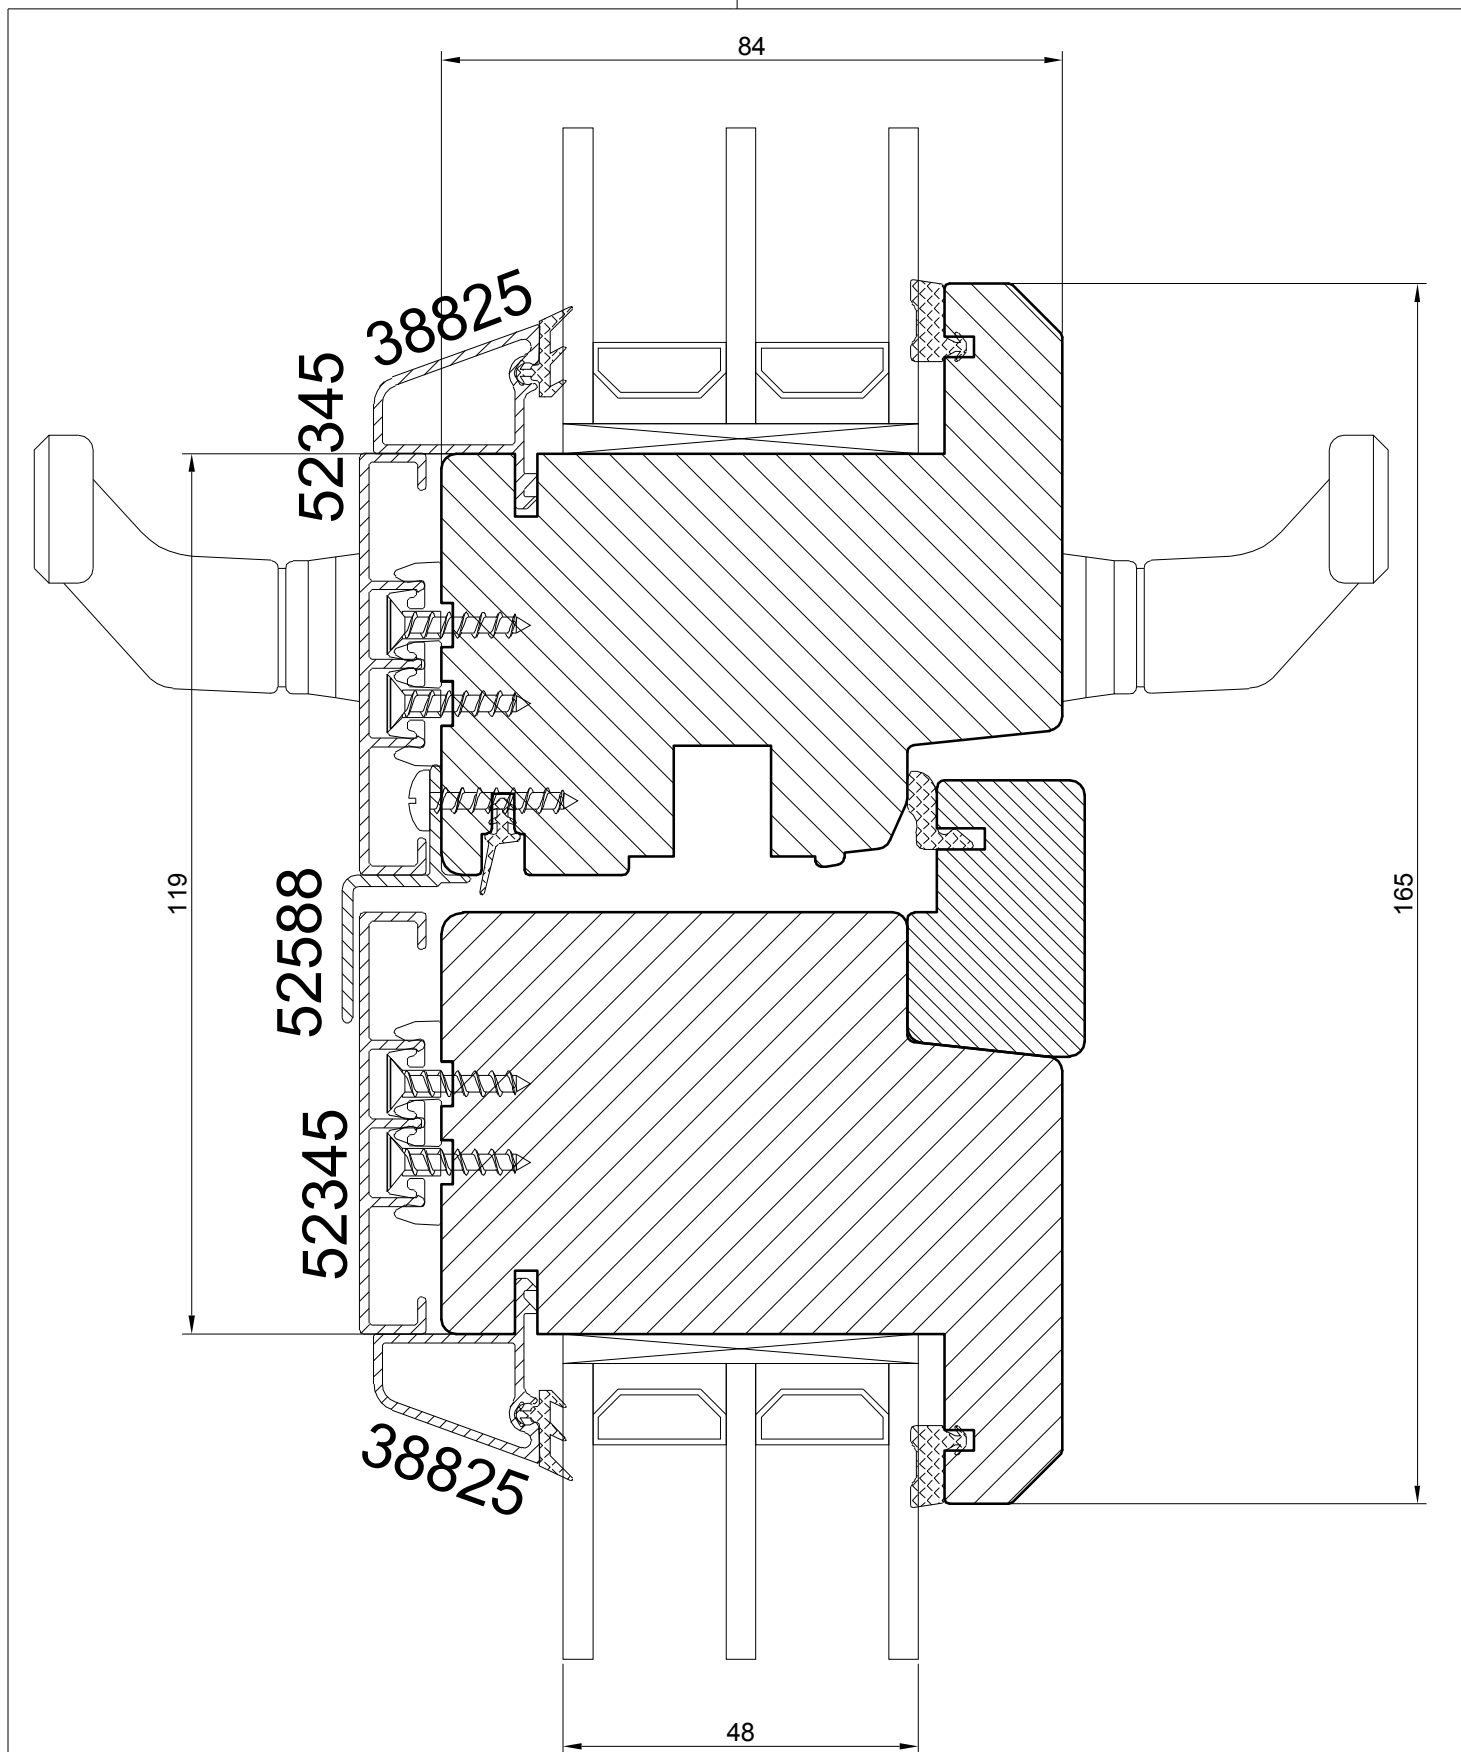

PASSIVE BALCONY DOOR WITH ALU CLAD

NORWOOD SP.ZO.O.

Ul. Rataja 6, Rusocin
83-031 Łęgowo
+48 692 22 00
biuro@norwood.pl

<i>Description</i>		HBPA N109 BALCONY DOOR	
		MIDDLE VIEW double balcony (48 mm glass)	
<i>Revis.</i>	<i>Date</i>	<i>Size</i> 1:1	<i>Drw.</i> <i>Date</i> 02.01.2018
<i>Verif.</i>	<i>Date</i>	<i>Drawing no.</i> HBPA - 48 - md - 01