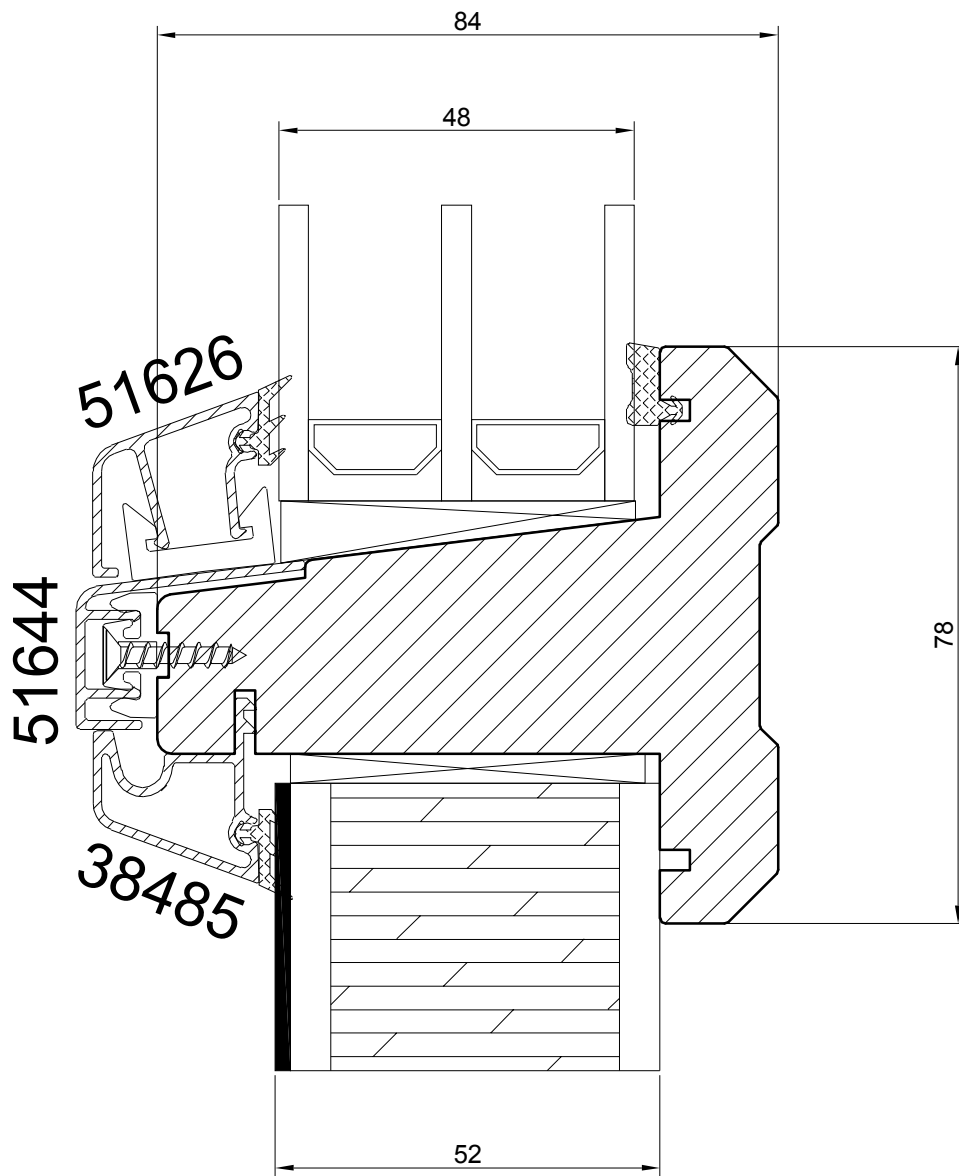

PASSIVE BALCONY DOOR WITH ALU CLAD

NORWOOD SP.ZO.O.

Ul. Rataja 6, Rusocin
83-031 Łęgowo
+48 692 22 00
biuro@norwood.pl

<i>Description</i>		HBPA N109 BALCONY DOOR	
		HORIZONTAL BAR over panel (48 mm glass)	
<i>Revis.</i>	<i>Date</i>	<i>Size</i> 1:1	<i>Draw.</i> 02.01.2018
<i>Verif.</i>	<i>Date</i>	<i>Drawing no.</i> HBPA - 48/52p - mr - 01