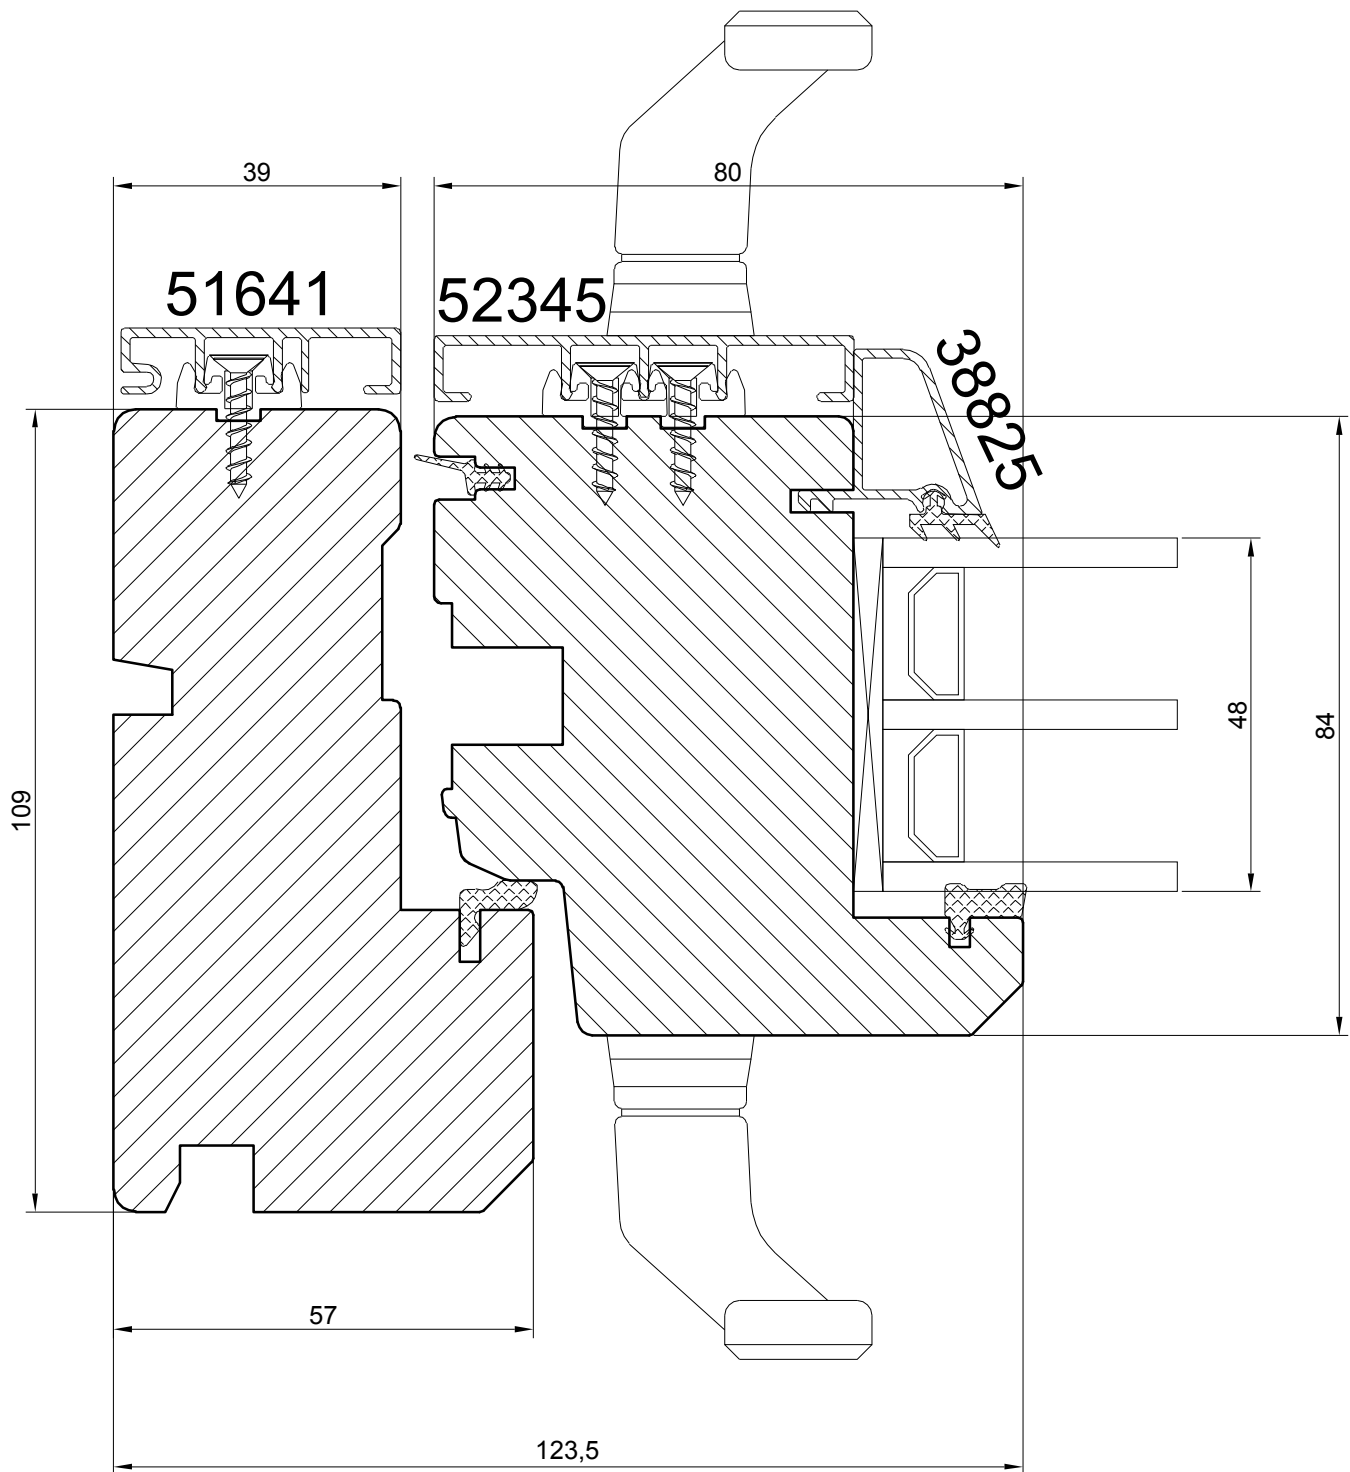

PASSIVE BALCONY DOOR WITH ALU CLAD

NORWOOD SP.ZO.O.

Ul. Rataja 6, Rusocin
83-031 Łęgowo
+48 692 22 00
biuro@norwood.pl

<i>Description</i>		HBPA N109 BALCONY DOOR	
		JAMB SECTION handle side (48 mm glass)	
<i>Revis.</i>	<i>Date</i>	<i>Size</i> 1:1	<i>Drw.</i> <i>Date</i> 02.01.2018
<i>Verif.</i>	<i>Date</i>	<i>Drawing n.</i> HBPA - 48 - sel - 01