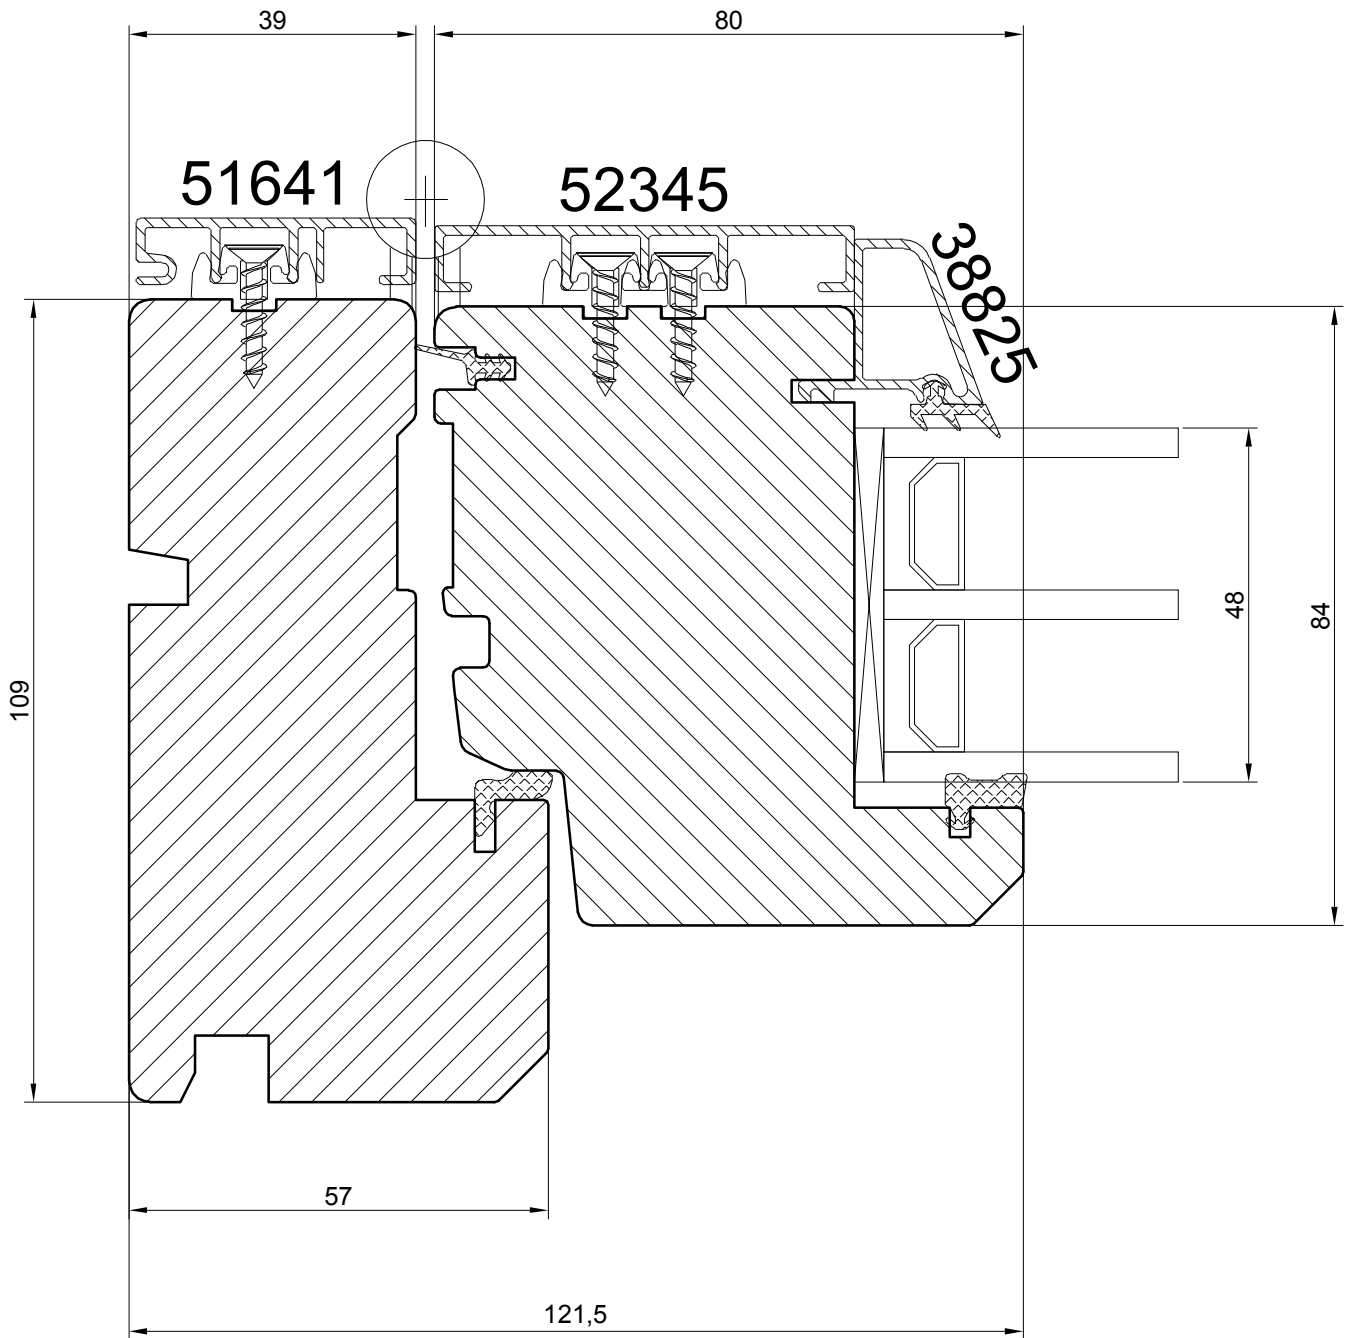

PASSIVE BALCONY DOOR WITH ALU CLAD

NORWOOD SP.ZO.O.

Ul. Rataja 6, Rusocin
83-031 Łęgowo
+48 692 22 00
biuro@norwood.pl

Description **HBPA N109 BALCONY DOOR
HEAD SECTION (48 mm glass)**

| | | | | | | |
|--------|------|------------|---------------------|------|------|------------|
| Revis. | Date | Size | 1:1 | Drw. | Date | 02.01.2018 |
| Verif. | Date | Drawing n. | HBPA - 48 - he - 01 | | | |