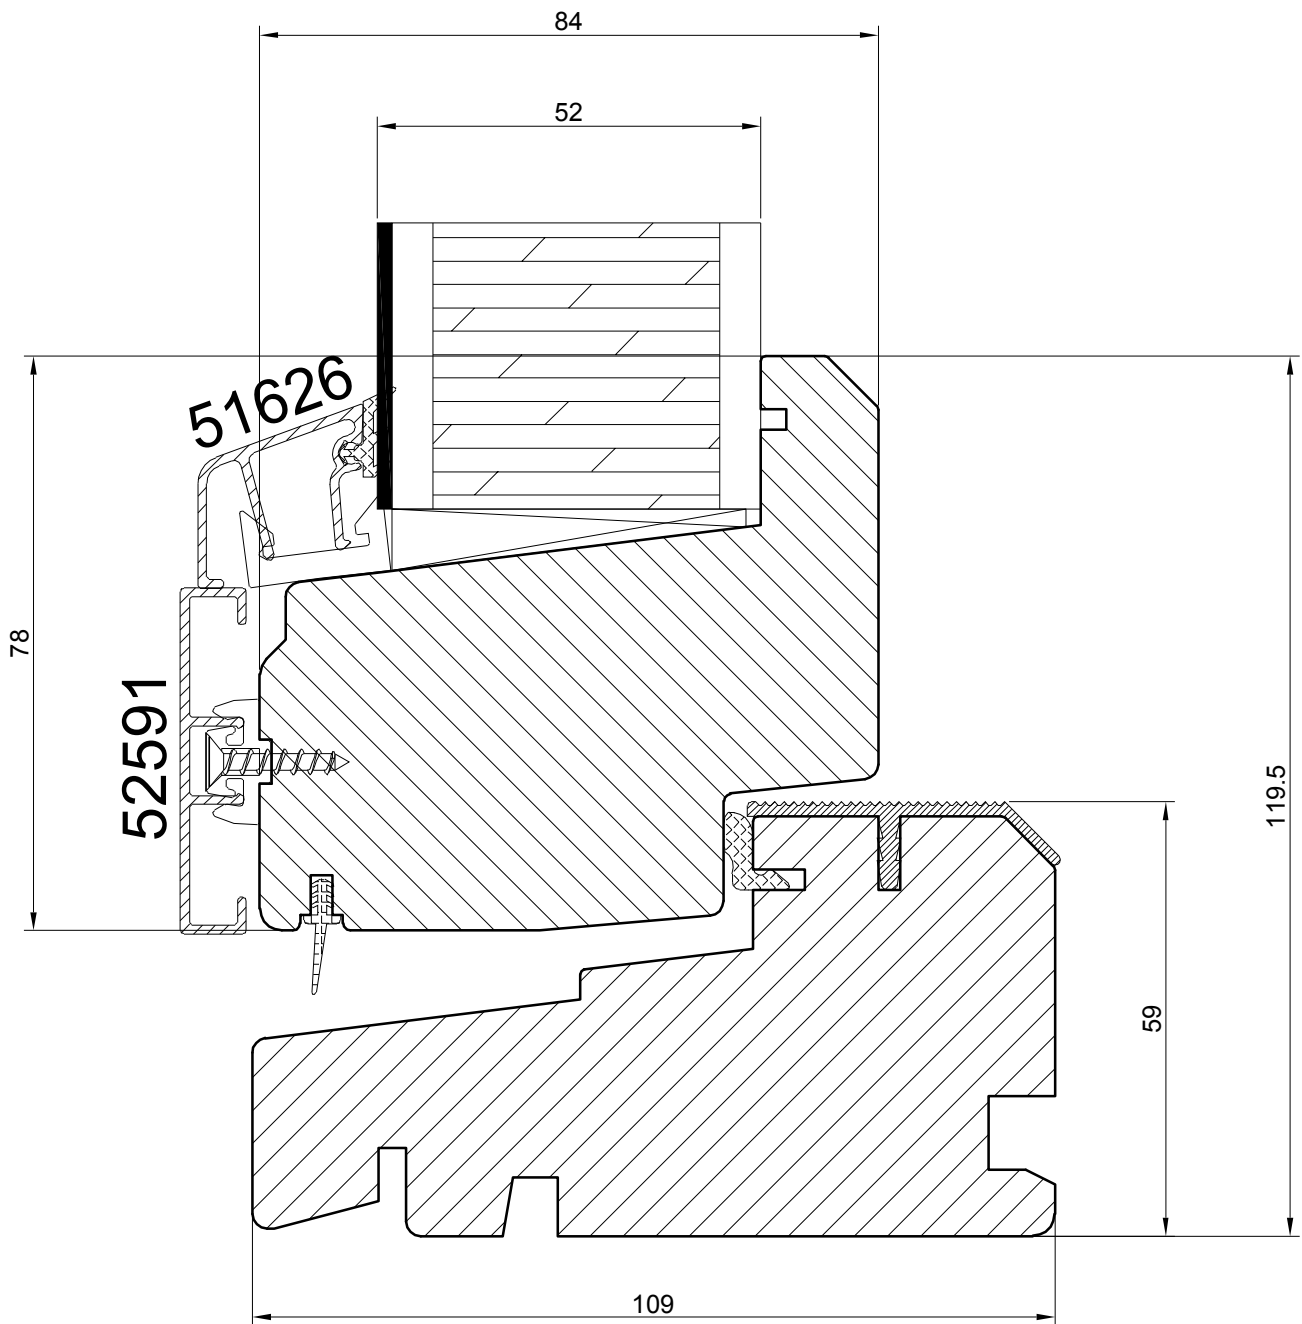

PASSIVE BALCONY DOOR WITH ALU CLAD

NORWOOD SP.ZO.O.

Ul. Rataja 6, Rusocin
83-031 Łęgowo
+48 692 22 00
biuro@norwood.pl

<i>Description</i>		HBPA N109 BALCONY DOOR	
		HIGH THRESHOLD (52 mm panel)	
<i>Revis.</i>	<i>Date</i>	<i>Size</i>	<i>Drw.</i>
		1 : 1	02.01.2018
<i>Verif.</i>	<i>Date</i>	<i>Drawing n.</i>	
		HBPA - 52p - tdh - 01